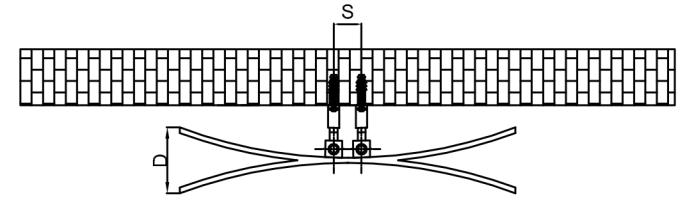

LIONI - 1200

Front View

Side View

Back View

Top View

SUPPLIED INSTALLATION ACCESSORIES

SCREW 4 PCS

WALL PLUG 4 PCS

INSERT 4 PCS

GRAB SCREW 4 PCS

BRACKET 4 PCS

AIR VENT 1 PCS

ALIEN KEY 1 PCS

BLANKING PLUG 1 PCS

MATERIAL DETAILS

-Vertical Mounting
-Optional 304 QUALITY STAINLESS STEEL TOWEL RADIATOR: (RNS-LIO612 : LIONI RADIATOR)
-POLISHED
-Max Operational Pressure: 10 Bar
-Inlet/Outlet: 1/2" Female Pipe Thread
-All Dimensions are in mm

Product Name	Product Code	Height	Width	Thickness	Plumbing Axes Center to Center	Hanger Axes Horizontal	Hanger to Bottom of the Product	Hanger Axes Vertical	Water Volume	Empty Weight	Thermal Output
		H	W	D	C	S	F	G	-	-	Watt - BTU/hr (Δ50°)
		mm	mm	mm	mm	mm	mm	mm	L	kg	
LIONI 1200 X 600	RNS-LIO612	1200	600	118	50	50	1140	1080	3.45	10.18	711 - 2426