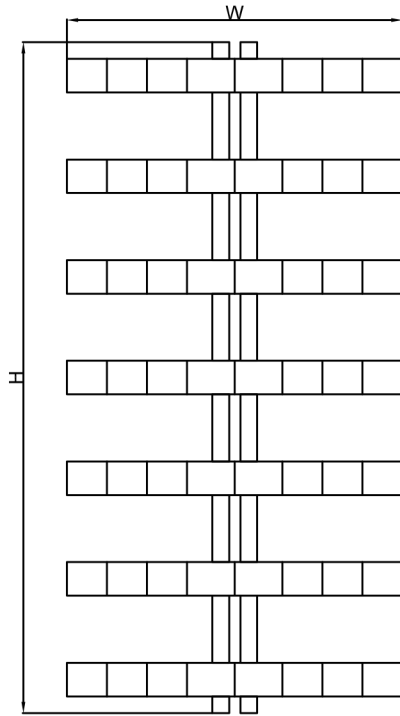

LIONI - 1200

Front View

Side View

Back View

Top View

SUPPLIED INSTALLATION ACCESSORIES

SCREW 4 PCS

WALL PLUG 4 PCS

INSERT 4 PCS

GRAB SCREW 4 PCS

BRACKET 4 PCS

AIR VENT 1 PCS

ALIEN KEY 1 PCS

BLANKING PLUG 1 PCS

MATERIAL DETAILS

-Vertical Mounting
-Optional 304 QUALITY STAINLESS STEEL TOWEL RADIATOR: (RNS-LIO612 : LIONI RADIATOR)
-POLISHED
-Max Operational Pressure: 10 Bar
-Inlet/Outlet: 1/2" Female Pipe Thread
-All Dimensions are in mm

Product Name	Product Code	Height	Width	Thickness	Plumbing Axes Center to Center	Hanger Axes Horizontal	Hanger to Bottom of the Product	Hanger Axes Vertical	Water Volume	Empty Weight	Thermal Output
		H	W	D	C	S	F	G	-	-	Watt - BTU/hr (Δ50°)
		mm	mm	mm	mm	mm	mm	mm	L	kg	
LIONI 1200 X 600	RNS-LIO612	1200	600	118	50	50	1140	1080	3.45	10.18	711 - 2426