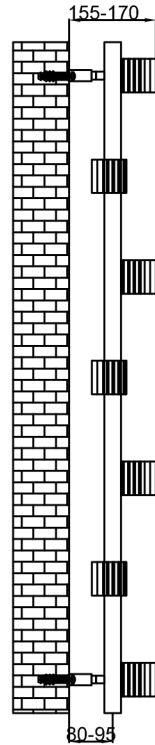

LIONI - 1200

Front View

Side View

Back View

Top View

SUPPLIED INSTALLATION ACCESSORIES

SCREW 4 PCS

WALL PLUG 4 PCS

INSERT 4 PCS

GRAB SCREW 4 PCS

BRACKET 4 PCS

AIR VENT 1 PCS

ALIEN KEY 1 PCS

BLANKING PLUG 1 PCS

MATERIAL DETAILS

-Vertical Mounting
-Optional 304 QUALITY STAINLESS STEEL TOWEL RADIATOR: (RNS-LIO612 : LIONI RADIATOR)
-POLISHED
-Max Operational Pressure: 10 Bar
-Inlet/Outlet: 1/2" Female Pipe Thread
-All Dimensions are in mm

Product Name	Product Code	Height	Width	Thickness	Plumbing Axes Center to Center	Hanger Axes Horizontal	Hanger to Bottom of the Product	Hanger Axes Vertical	Water Volume	Empty Weight	Thermal Output
		H	W	D	C	S	F	G	-	-	Watt - BTU/hr (Δ50°)
		mm	mm	mm	mm	mm	mm	mm	L	kg	
LIONI 1200 X 600	RNS-LIO612	1200	600	118	50	50	1140	1080	3.45	10.18	711 - 2426