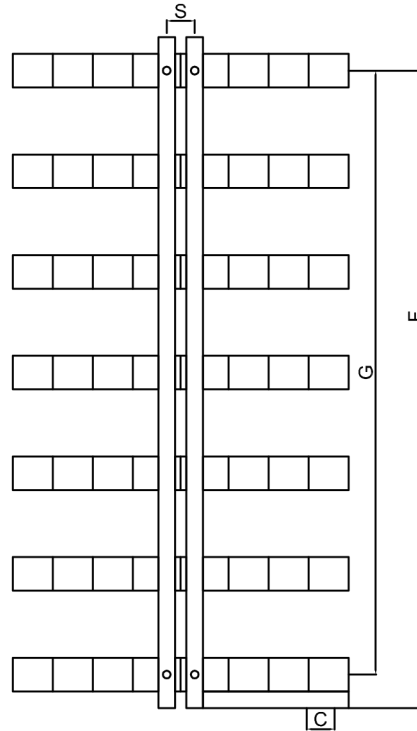

LIONI - 1200

Front View

Side View

Back View

Top View

SUPPLIED INSTALLATION ACCESSORIES

SCREW 4 PCS

WALL PLUG 4 PCS

INSERT 4 PCS

GRAB SCREW 4 PCS

BRACKET 4 PCS

AIR VENT 1 PCS

ALIEN KEY 1 PCS

BLANKING PLUG 1 PCS

MATERIAL DETAILS

-Vertical Mounting
-Optional 304 QUALITY STAINLESS STEEL TOWEL RADIATOR: (RNS-LIO612 : LIONI RADIATOR)
-POLISHED
-Max Operational Pressure: 10 Bar
-Inlet/Outlet: 1/2" Female Pipe Thread
-All Dimensions are in mm

Product Name	Product Code	Height	Width	Thickness	Plumbing Axes Center to Center	Hanger Axes Horizontal	Hanger to Bottom of the Product	Hanger Axes Vertical	Water Volume	Empty Weight	Thermal Output
		H	W	D	C	S	F	G	-	-	Watt - BTU/hr (Δ50°)
		mm	mm	mm	mm	mm	mm	mm	L	kg	
LIONI 1200 X 600	RNS-LIO612	1200	600	118	50	50	1140	1080	3.45	10.18	711 - 2426