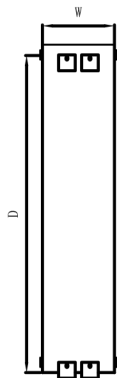

Front View

Side View

Back View

Top view

SUPPLIED INSTALLATION ACCESSORIES

Product Code	Product Name	pipe number	Height	Width	Thickndss	Plumbing Axes Center To Cener	Empty Weight	Water volume	Thermal Output
		-	H mm	W mm	D mm	C mm	- kg	- L	Watt-BTU/hr
RND-CNV18030	CONEVA COLUMN1800X300	4	1800	300	90	68	27	5.3	1344-4585
RND-CNV18037	CONEVA COLUMN1800X370	5	1800	370	90	68	32.6	6.6	1680-5732
RND-CNV18044	CONEVA COLUMN1800X440	6	1800	440	90	68	38.8	8	2016-6878