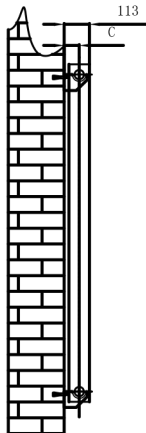

Front View

Side View

Back View

Top view

SUPPLIED INSTALLATION ACCESSORIES

Product Code	Product Name	pipe number	Height	Width	Thickndss	Plumbing Axes Center To Cener	Empty Weight	Water volume	Thermal Output
		-	H mm	W mm	D mm	C mm	- kg	- L	Watt-BTU/hr
RND-CNV18030	CONEVA COLUMN1800X300	4	1800	300	90	68	27	5.3	1344-4585
RND-CNV18037	CONEVA COLUMN1800X370	5	1800	370	90	68	32.6	6.6	1680-5732
RND-CNV18044	CONEVA COLUMN1800X440	6	1800	440	90	68	38.8	8	2016-6878