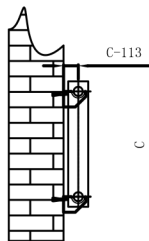

Front View

Side View

Back View

Top view

SUPPLIED INSTALLATION ACCESSORIES

— X4 — X8 ● X2

🔧 X4 ● X1 ● X1

Product Code	Product Name	pipe number	Height	Width	Thickndss	Plumbing Axes Center To Center	Empty Weight	Water volume	Thermal Output	
			H	W	D					C
			mm	mm	mm					mm
RND-CNV05044	CONEVA COLUMN550X440	6	550	440	90	68	12.9	8	720-2456	
RND-CNV05058	CONEVA COLUMN550X580	8	550	580	90	68	16.6	10.6	960-3275	
RND-CNV05079	CONEVA COLUMN550X790	11	550	790	90	68	22	14.6	1320-4503	
RND-CNV05100	CONEVA COLUMN550X1000	14	550	1000	90	68	27.9	18.6	1680-5732	
RND-CNV05121	CONEVA COLUMN550X1210	17	550	1210	90	68	34.2	22.6	2040-6960	