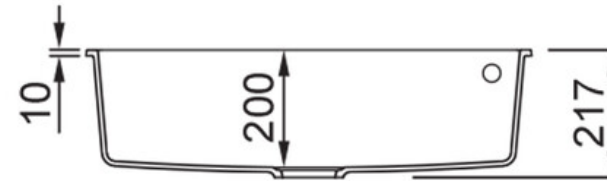

ORIDIAN UNDERMOUNT IGNEOUS GRANITE SINK

ORIUN7601CH/

Technical Drawing

Date of download: March 17, 2025

AGA Rangemaster continuously seeks improvements in specification, design and production of products and thus, alterations take place periodically. Whilst every effort is made to produce up-to date resources, the information included here is intended as a guide. Always refer to the product's installation instructions when fitting, installation work should be completed a professional tradesman.

ORIDIAN UNDERMOUNT IGNEOUS GRANITE SINK

ORIUN7601CH/