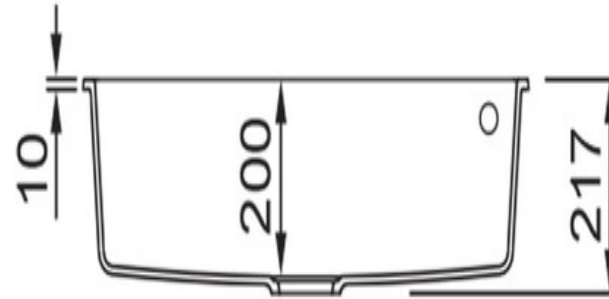

- Igneous granite material, 80% quartz & 20% acrylic
- Large bowls
- Separate inset and undermount collections
- Waste kit included

RANGEMASTER

SINKS & TAPS

Material	Igneous Granite
Material Gauge	-
Material Finish Bowl	-
Material Finish Drainer	-
Drainer Position	
Overall Length (mm)	760
Overall Width (mm)	440
Main Bowl Length (mm)	720
Main Bowl Width (mm)	400
Main Bowl Depth (mm)	200
Second Bowl Length (mm)	-
Second Bowl Width (mm)	-
Second Bowl Depth (mm)	-
Tap hole Size (mm)	1 x 35
Waste Size (mm)	1 x 90
Waste Kit	Included with sink (2 x 89mm BSW & overflow kit)
Min. Base Unit (mm)	
Cutout Size Length (mm)	720
Cutout Size Width (mm)	400
Warranty Sinks (years)	20
Product Code	ORIUN7601CH/
Barcode	5015834056852

ORIDIAN UNDERMOUNT IGNEOUS GRANITE SINK

ORIUN7601CH/

Technical Drawing

Date of download: March 17, 2025

AGA Rangemaster continuously seeks improvements in specification, design and production of products and thus, alterations take place periodically. Whilst every effort is made to produce up-to date resources, the information included here is intended as a guide. Always refer to the product's installation instructions when fitting, installation work should be completed a professional tradesman.

ORIDIAN UNDERMOUNT IGNEOUS GRANITE SINK

ORIUN7601CH/

Cut Out Template

Dimensions in mm. Not to scale.

Date of download: March 17, 2025

AGA Rangemaster continuously seeks improvements in specification, design and production of products and thus, alterations take place periodically. Whilst every effort is made to produce up-to date resources, the information included here is intended as a guide. Always refer to the product's installation instructions when fitting, installation work should be completed a professional tradesman.