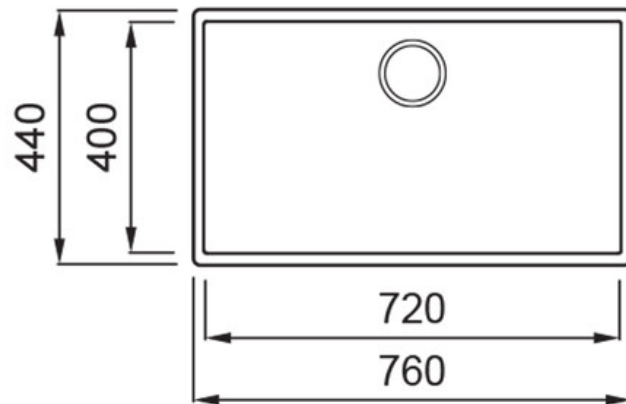

ORIDIAN UNDERMOUNT IGNEOUS GRANITE SINK

ORIUN7601CH/

Technical Drawing

Date of download: March 17, 2025

AGA Rangemaster continuously seeks improvements in specification, design and production of products and thus, alterations take place periodically. Whilst every effort is made to produce up-to date resources, the information included here is intended as a guide. Always refer to the product's installation instructions when fitting, installation work should be completed a professional tradesman.

ORIDIAN UNDERMOUNT IGNEOUS GRANITE SINK

ORIUN7601CH/