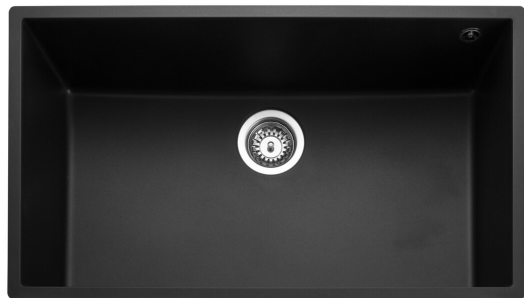

ORIDIAN UNDERMOUNT IGNEOUS GRANITE SINK

ORIUN7601CH/

Size: 760 x 440 mm

Create a modern finished look with the addition of an Oridian granite bowl.

The Oridian collection features large bowls offering ample space to wash large pots and pans, available in separate inset and undermount collections.

- Igneous granite material, 80% quartz & 20% acrylic
- Large bowls
- Separate inset and undermount collections
- Waste kit included

RANGEMASTER

SINKS & TAPS

Material	Igneous Granite
Material Gauge	-
Material Finish Bowl	-
Material Finish Drainer	-
Drainer Position	
Overall Length (mm)	760
Overall Width (mm)	440
Main Bowl Length (mm)	720
Main Bowl Width (mm)	400
Main Bowl Depth (mm)	200
Second Bowl Length (mm)	-
Second Bowl Width (mm)	-
Second Bowl Depth (mm)	-
Tap hole Size (mm)	1 x 35
Waste Size (mm)	1 x 90
Waste Kit	Included with sink (2 x 89mm BSW & overflow kit)
Min. Base Unit (mm)	
Cutout Size Length (mm)	720
Cutout Size Width (mm)	400
Warranty Sinks (years)	20
Product Code	ORIUN7601CH/
Barcode	5015834056852