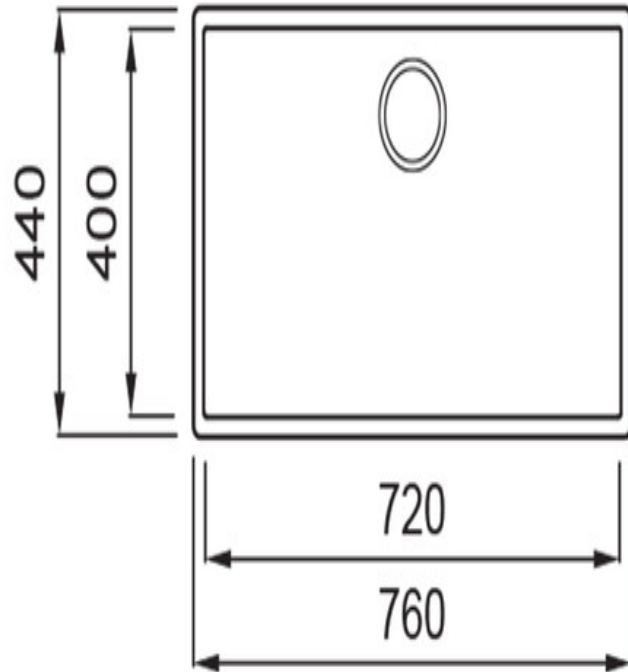

- Igneous granite material, 80% quartz & 20% acrylic
- Large bowls
- Separate inset and undermount collections
- Waste kit included

RANGEMASTER

SINKS & TAPS

Material	Igneous Granite
Material Gauge	-
Material Finish Bowl	-
Material Finish Drainer	-
Drainer Position	
Overall Length (mm)	760
Overall Width (mm)	440
Main Bowl Length (mm)	720
Main Bowl Width (mm)	400
Main Bowl Depth (mm)	200
Second Bowl Length (mm)	-
Second Bowl Width (mm)	-
Second Bowl Depth (mm)	-
Tap hole Size (mm)	1 x 35
Waste Size (mm)	1 x 90
Waste Kit	Included with sink (2 x 89mm BSW & overflow kit)
Min. Base Unit (mm)	
Cutout Size Length (mm)	720
Cutout Size Width (mm)	400
Warranty Sinks (years)	20
Product Code	ORIUN7601CH/
Barcode	5015834056852

ORIDIAN UNDERMOUNT IGNEOUS GRANITE SINK

ORIUN7601CH/

Cut Out Template

Dimensions in mm. Not to scale.

Date of download: March 17, 2025

AGA Rangemaster continuously seeks improvements in specification, design and production of products and thus, alterations take place periodically. Whilst every effort is made to produce up-to date resources, the information included here is intended as a guide. Always refer to the product's installation instructions when fitting, installation work should be completed a professional tradesman.