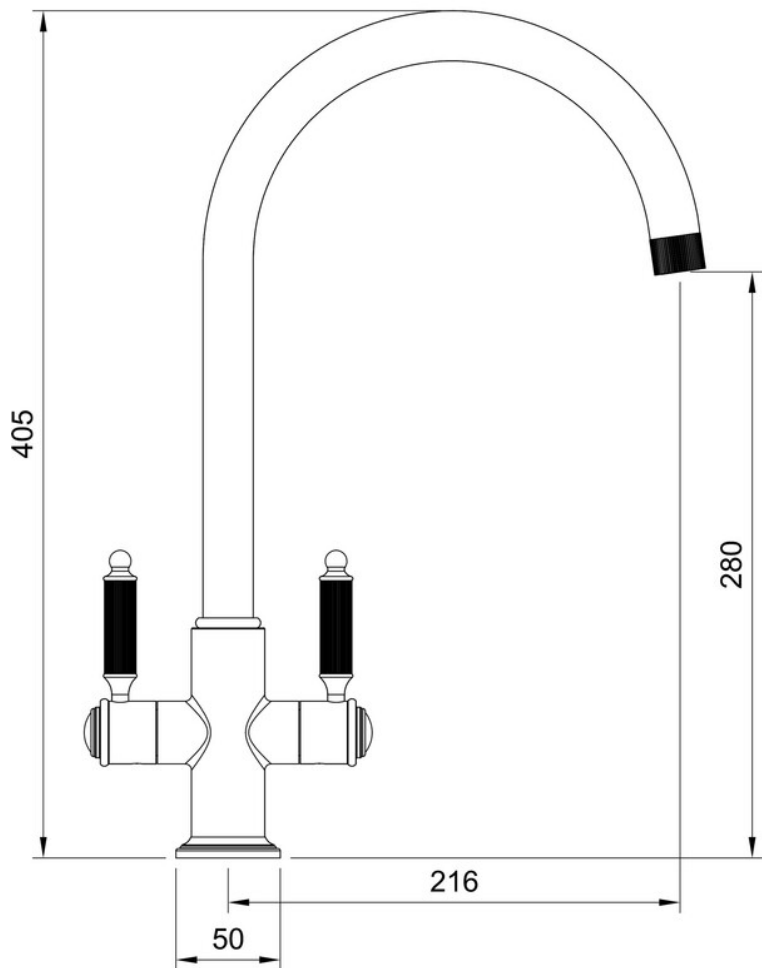

HEMLOCK DUAL LEVER TAP BLACK

THEMDLMB/

Exquisitely finished, the Hemlock tap range features a delicate knurled handle design paired with a sweeping neck spout design. Available in dual and single lever options, and four stylish colour finishes, including new Polished Gold.

RANGEMASTER

SINKS & TAPS

Overall Height (mm)	405
Spout Reach (mm)	216
Spout Height (mm)	280
Spout Rotation Range	360°
Handle Type	Dual Lever
Colour	Black
Bar Pressure Suitability	Low Pressure
Min. Bar Pressure	0.4
Max. Bar Pressure	5.5
Mixed Flow Rate at 3 Bar Pressure (l/min)	14.50
Flow Type	Single flow
Recommended Hot Water Temperature	46°C
Maximum Hot Water Temperature	70°C
Handle Control	Quarter Turn
Centre Distance (mm)	-
Cartridge Type	Ceramic Disc Cartridge
Aerator Type	Honeycomb Aerator
Inlet Pipes	1/2" Stainless Flexible Hoses
Anti-Splash Spout	Yes
Pull Out Spray	No
WRAS Approved	No
Product Code	THEMDLMB/
Barcode	5015834055848

HEMLOCK DUAL LEVER TAP BLACK

THEMDLMB/

RANGEMASTER

SINKS & TAPS

Technical Drawing

Date of download: March 20, 2025

AGA Rangemaster continuously seeks improvements in specification, design and production of products and thus, alterations take place periodically. Whilst every effort is made to produce up to date resources, the information included here is intended as a guide. Always refer to the installation instructions when fitting, installation work should be completed by a professional tradesman.