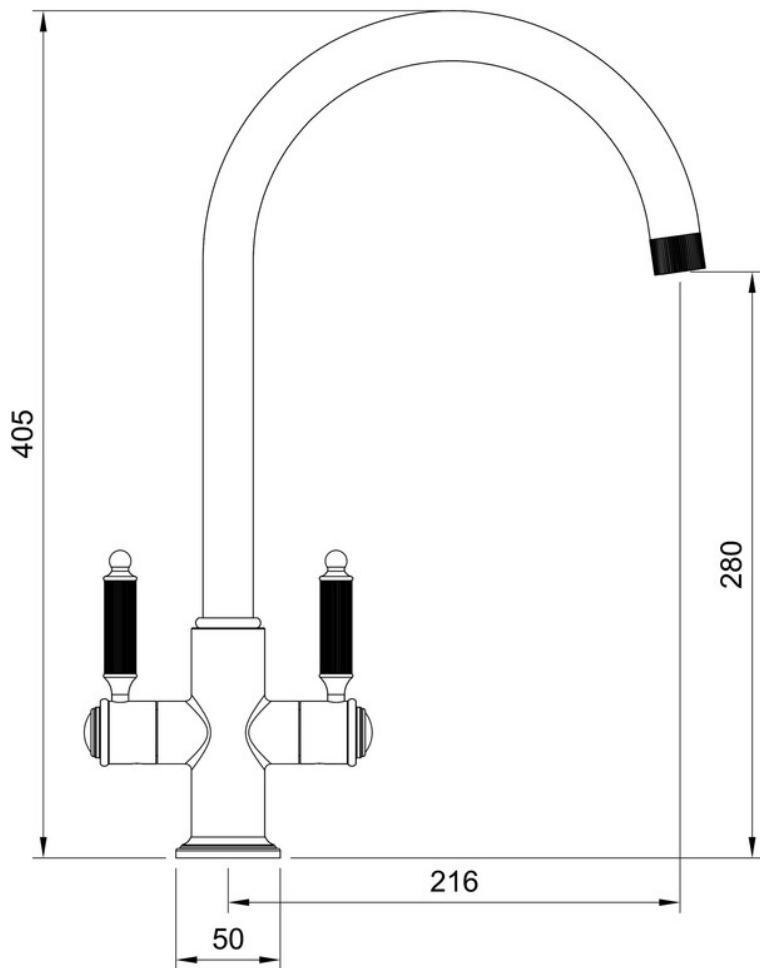

AGA Rangemaster continuously seeks improvements in specification, design and production of products and thus, alterations take place periodically. Whilst every effort is made to produce up to date resources, the information included here is intended as a guide. Always refer to the installation instructions when fitting, installation work should be completed by a professional tradesman.

HEMLOCK DUAL LEVER TAP GOLD

THEMDLPG/

RANGEMASTER

SINKS & TAPS

Technical Drawing

Date of download: March 20, 2025

AGA Rangemaster continuously seeks improvements in specification, design and production of products and thus, alterations take place periodically. Whilst every effort is made to produce up to date resources, the information included here is intended as a guide. Always refer to the installation instructions when fitting, installation work should be completed by a professional tradesman.