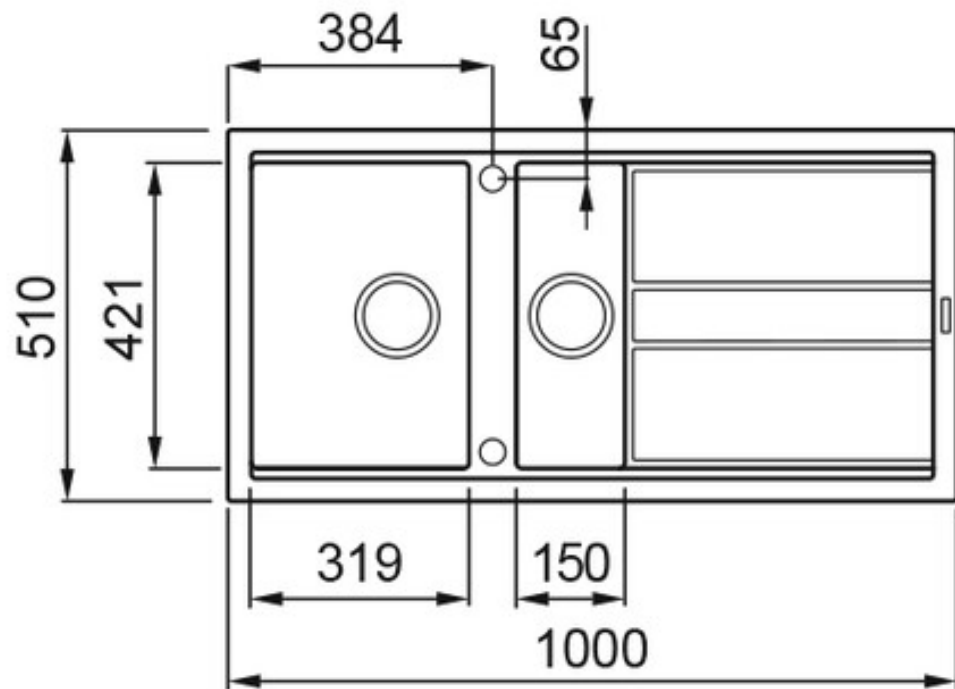

TOPAZ IGNEOUS GRANITE SINK

TOP1002CO/

Technical Drawing