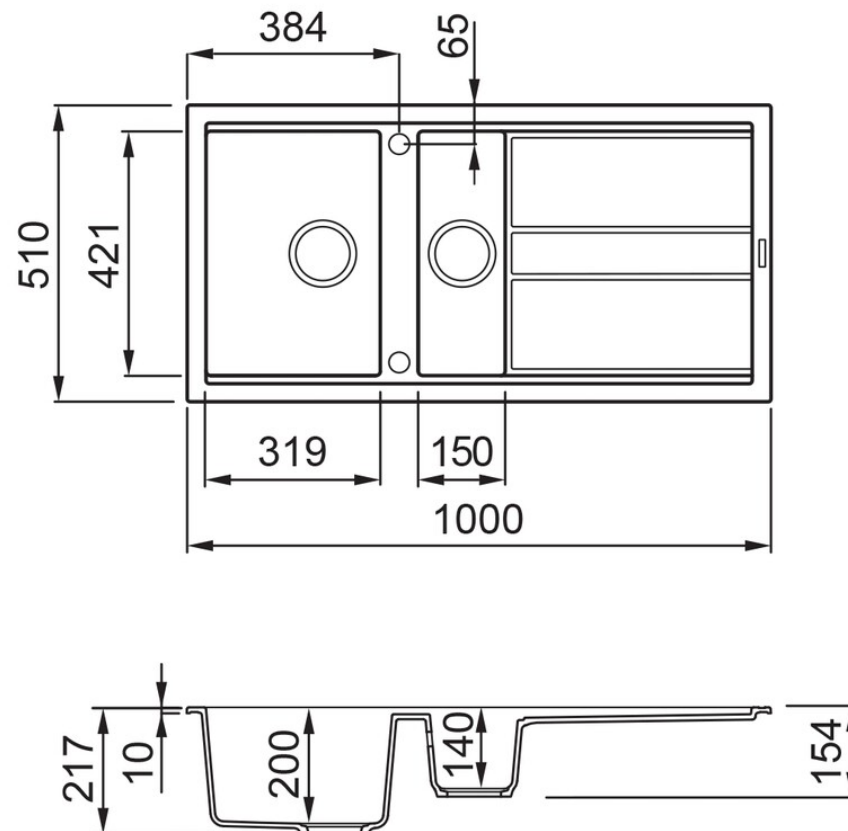

- Igneous granite material, 80% quartz & 20% acrylic
- Modern drainer design
- Reversible design
- Waste kit included

RANGEMASTER

SINKS & TAPS

| | |
|-------------------------|--|
| Material | Igneous Granite |
| Material Gauge | - |
| Material Finish Bowl | - |
| Material Finish Drainer | - |
| Drainer Position | Reversible |
| Overall Length (mm) | 1000 |
| Overall Width (mm) | 510 |
| Main Bowl Length (mm) | 319 |
| Main Bowl Width (mm) | 421 |
| Main Bowl Depth (mm) | 200 |
| Second Bowl Length (mm) | 150 |
| Second Bowl Width (mm) | 421 |
| Second Bowl Depth (mm) | 140 |
| Tap hole Size (mm) | 1x 35 |
| Waste Size (mm) | 2 x 90 |
| Waste Kit | Included with sink (2 x 90mm BSW & overflow kit) |
| Min. Base Unit (mm) | 600 |
| Cutout Size Length (mm) | 980 |
| Cutout Size Width (mm) | 480 |
| Warranty Sinks (years) | 10 |
| Product Code | TOP1002CO/ |
| Barcode | 5015834056401 |

TOPAZ IGNEOUS GRANITE SINK

TOP1002CO/

Cut Out Template

Dimensions in mm. Not to scale.

Date of download: March 18, 2025

AGA Rangemaster continuously seeks improvements in specification, design and production of products and thus, alterations take place periodically. Whilst every effort is made to produce up-to date resources, the information included here is intended as a guide. Always refer to the product's installation instructions when fitting, installation work should be completed a professional tradesman.