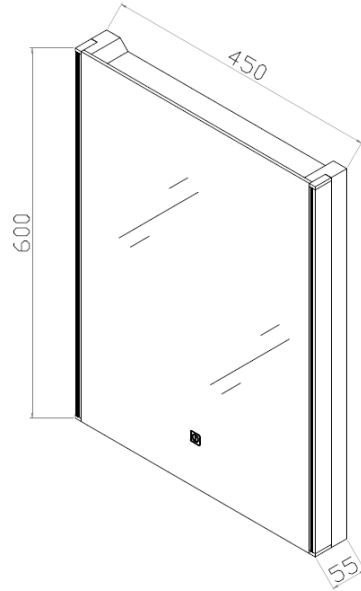

RAK Resort LED Mirror

LED Mirror with Demister Pad/Shaver Socket

RAK
CERAMICS

Dimensions: 600 x 450 x 55 mm

Colour: Glass / Wood

Code: RAK5146RK46

Warranty: 2 YEARS

Weight: 7.40 KG

Dimensions: All Dimensions in mm tolerance $\pm 5\%$ for below 200mm and $\pm 3\%$ for above 200mm.

Note: Due to a continuing development programme to improve design and performance the manufacturer reserves all rights to vary specifications without prior information.