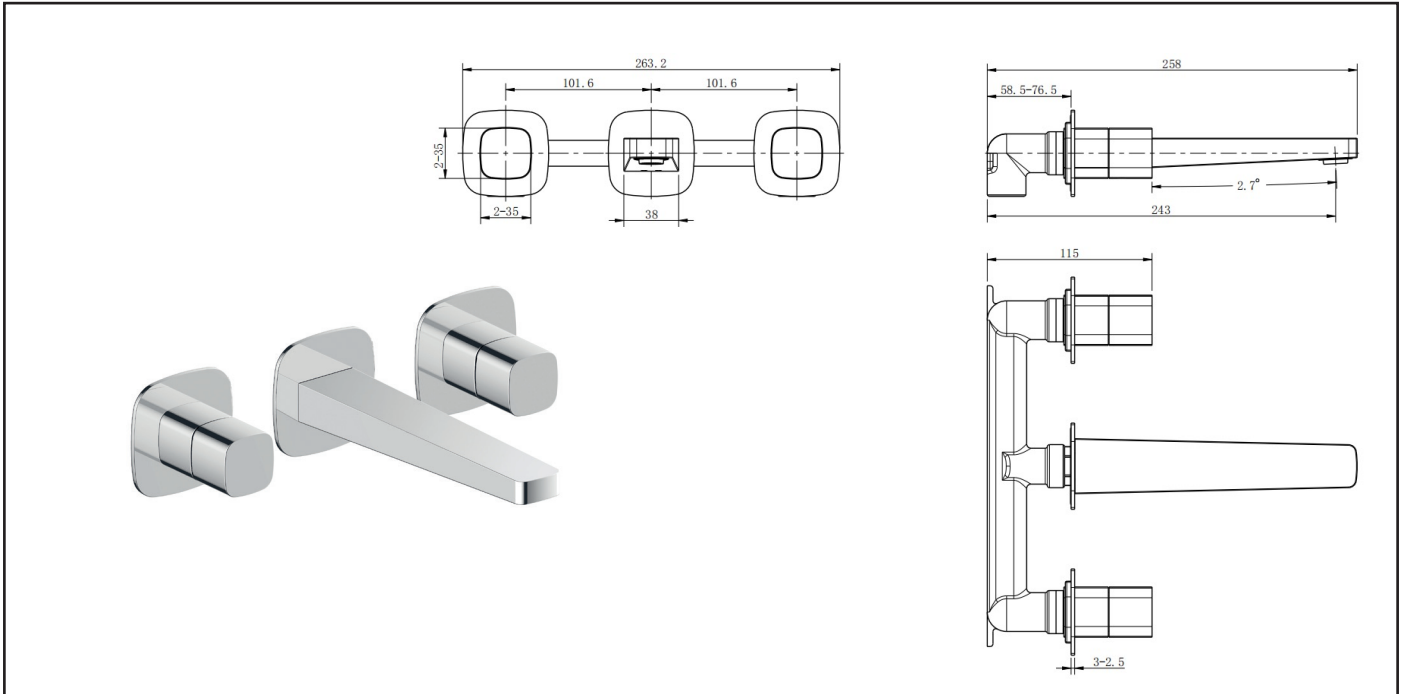

# RAK - Petit Square

Basin Mixer | Wall-Mounted

**RAK**  
CERAMICS

|                          |  |
|--------------------------|--|
| <b>Dimensions:</b>       | 263.2w x 258d                                  |
| <b>Colour:</b>           | Chrome (C), Nickel (N), Black (B) and Gold (G) |
| <b>Code:</b>             | RAKPES3010X                                    |
| <b>Working Pressure:</b> | Minimum Operating Pressure 1.00 Bar            |
| <b>Warranty:</b>         | 15 Years                                       |
| <b>Weight:</b>           |  |

Dimension: All Dimensions in mm tolerance  $\pm 5\%$  for below 200mm and  $\pm 3\%$  for above 200mm.  
Note: Due to a continuing development programme to improve design and performance the manufacturer reserves all rights to vary specifications without prior information.  
Please note all accessories are for photographic use only.