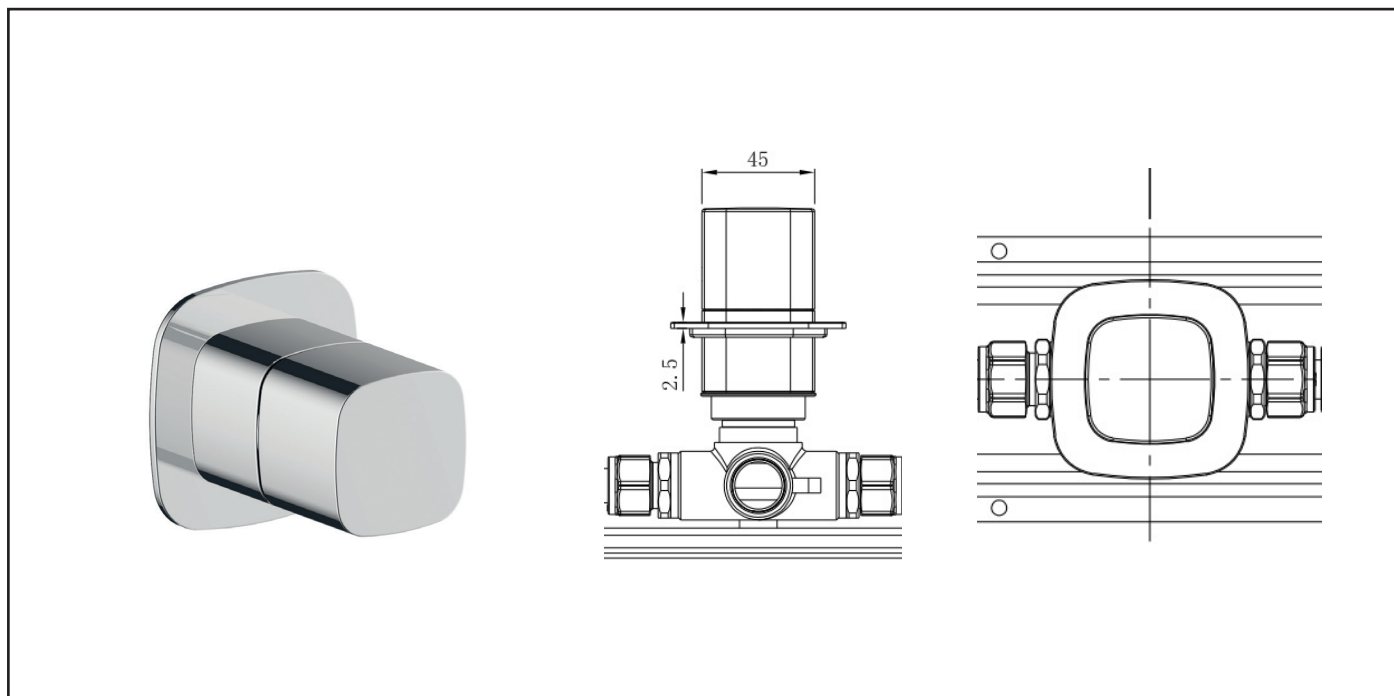

# RAK - Petit Square

Shower Mixer | Concealed | 2 Way Diverter

**RAK**  
CERAMICS

<b>Dimensions:</b>	70w x 94d x 120h
<b>Colour:</b>	Chrome (C), Nickel (N), Black (B) and Gold (G)
<b>Code:</b>	RAKPES3020-2X
<b>Working Pressure:</b>	Minimum Operating Pressure 1.00 Bar
<b>Warranty:</b>	15 Years
<b>Weight:</b>	0.95 Kg

Dimension: All Dimensions in mm tolerance  $\pm 5\%$  for below 200mm and  $\pm 3\%$  for above 200mm.

Note: Due to a continuing development programme to improve design and performance the manufacturer reserves all rights to vary specifications without prior information.