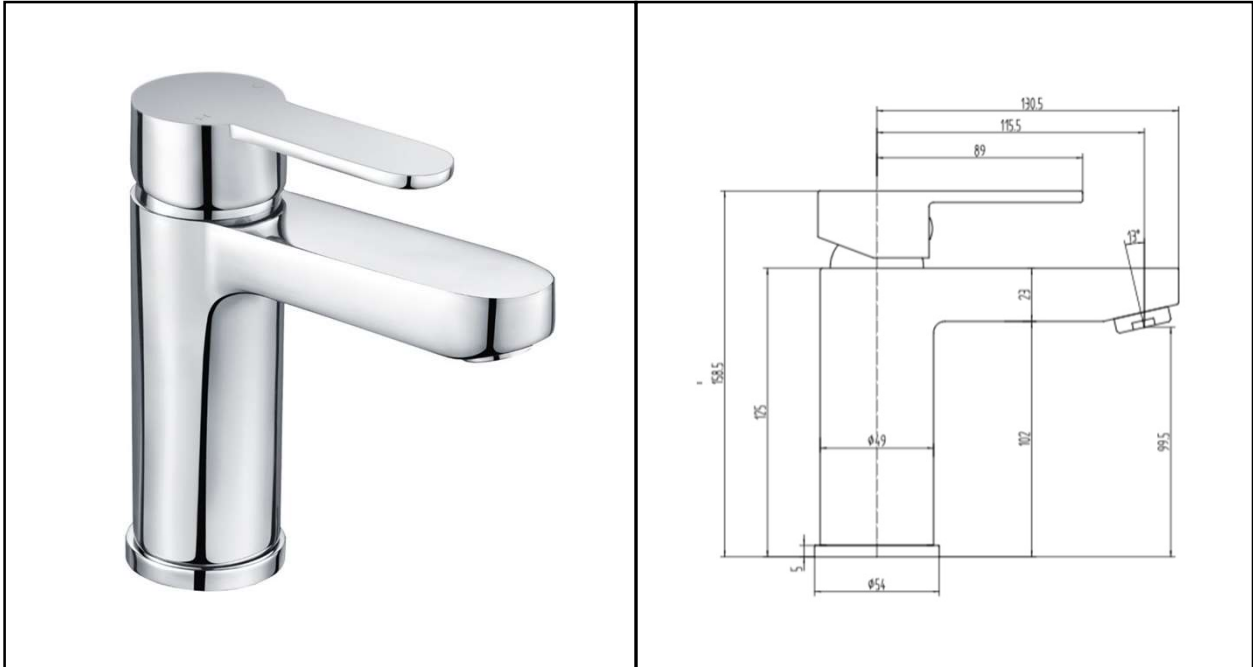

RAK MORNING
Basin Mixer | Standard

RAK
CERAMICS

Dimensions: 49w x 130.5d x 158.5h mm

Colour: CHROME

Code: RAKMRN3001

Pressures: 0.2 BAR – 6.0 BAR

Warranty: 15 YEARS

Weight: 1.60 KG

Dimensions: All Dimensions in mm tolerance $\pm 5\%$ for below 200mm and $\pm 3\%$ for above 200mm.
Note: Due to a continuing development programme to improve design and performance the manufacturer reserves all rights to vary specifications without prior information.
Please note accessories are for photographic use only.