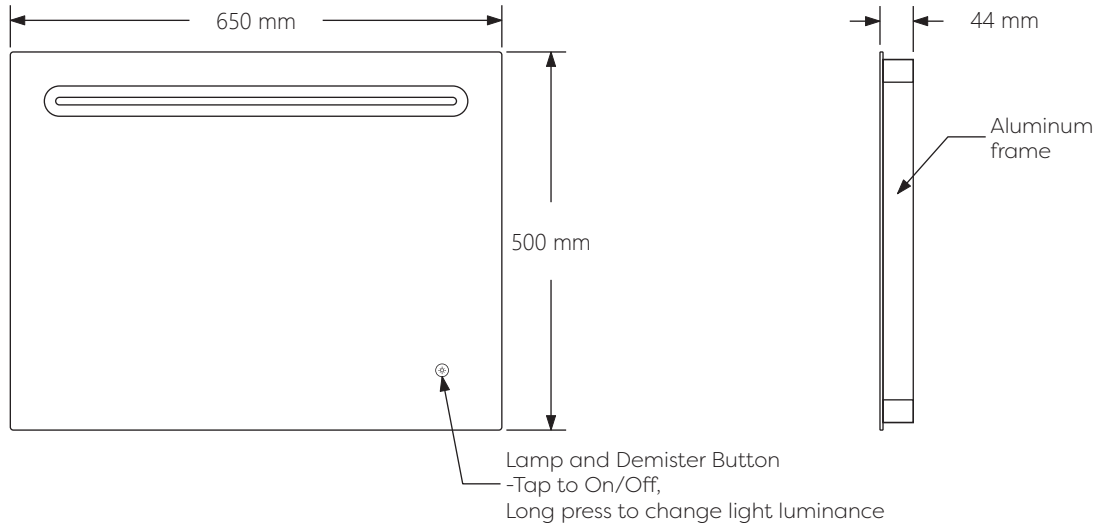

Technical Details

Schematic Diagram

YW-MIRO04

Mirror Weight (kg)	5.00kg
Mirror+Box Weight (kg)	6.80kg
Light Source	LED
Light source average span	50K HOURS
Total Rated Wattage (W)	21W
Lumens (Lm)	1056
Kelvins (K)	6000K

FEATURES
TOUCH SWITCH
DEMISTER
DIMMING

Technical Details

Data Reference

Front view

Side view

Back view

Bottom view