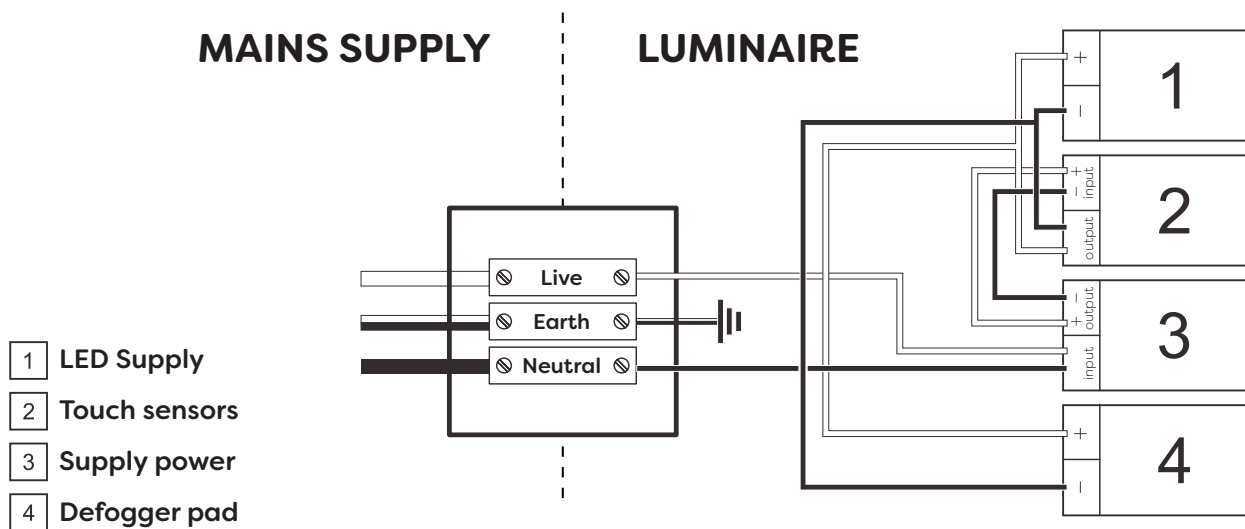

Technical Details

Schematic Diagram

YW-MIRO04

Mirror Weight (kg)	5.00kg
Mirror+Box Weight (kg)	6.80kg
Light Source	LED
Light source average span	50K HOURS
Total Rated Wattage (W)	21W
Lumens (Lm)	1056
Kelvins (K)	6000K

FEATURES
TOUCH SWITCH
DEMISTER
DIMMING

Technical Details

Data Reference

Front view

Side view

Back view

Bottom view