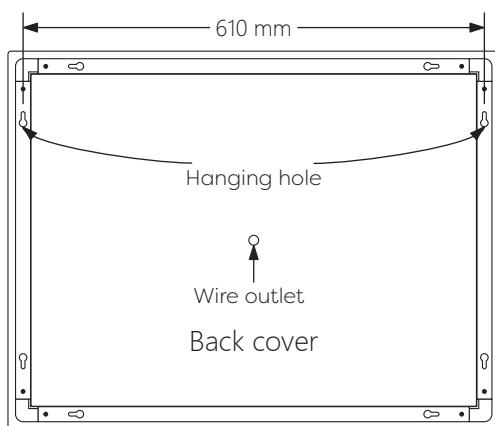

Technical Details

Schematic Diagram

YW-MIRO04

Mirror Weight (kg)	5.00kg
Mirror+Box Weight (kg)	6.80kg
Light Source	LED
Light source average span	50K HOURS
Total Rated Wattage (W)	21W
Lumens (Lm)	1056
Kelvins (K)	6000K

FEATURES
TOUCH SWITCH
DEMISTER
DIMMING

Technical Details

Data Reference

Front view

Side view

Back view

Bottom view