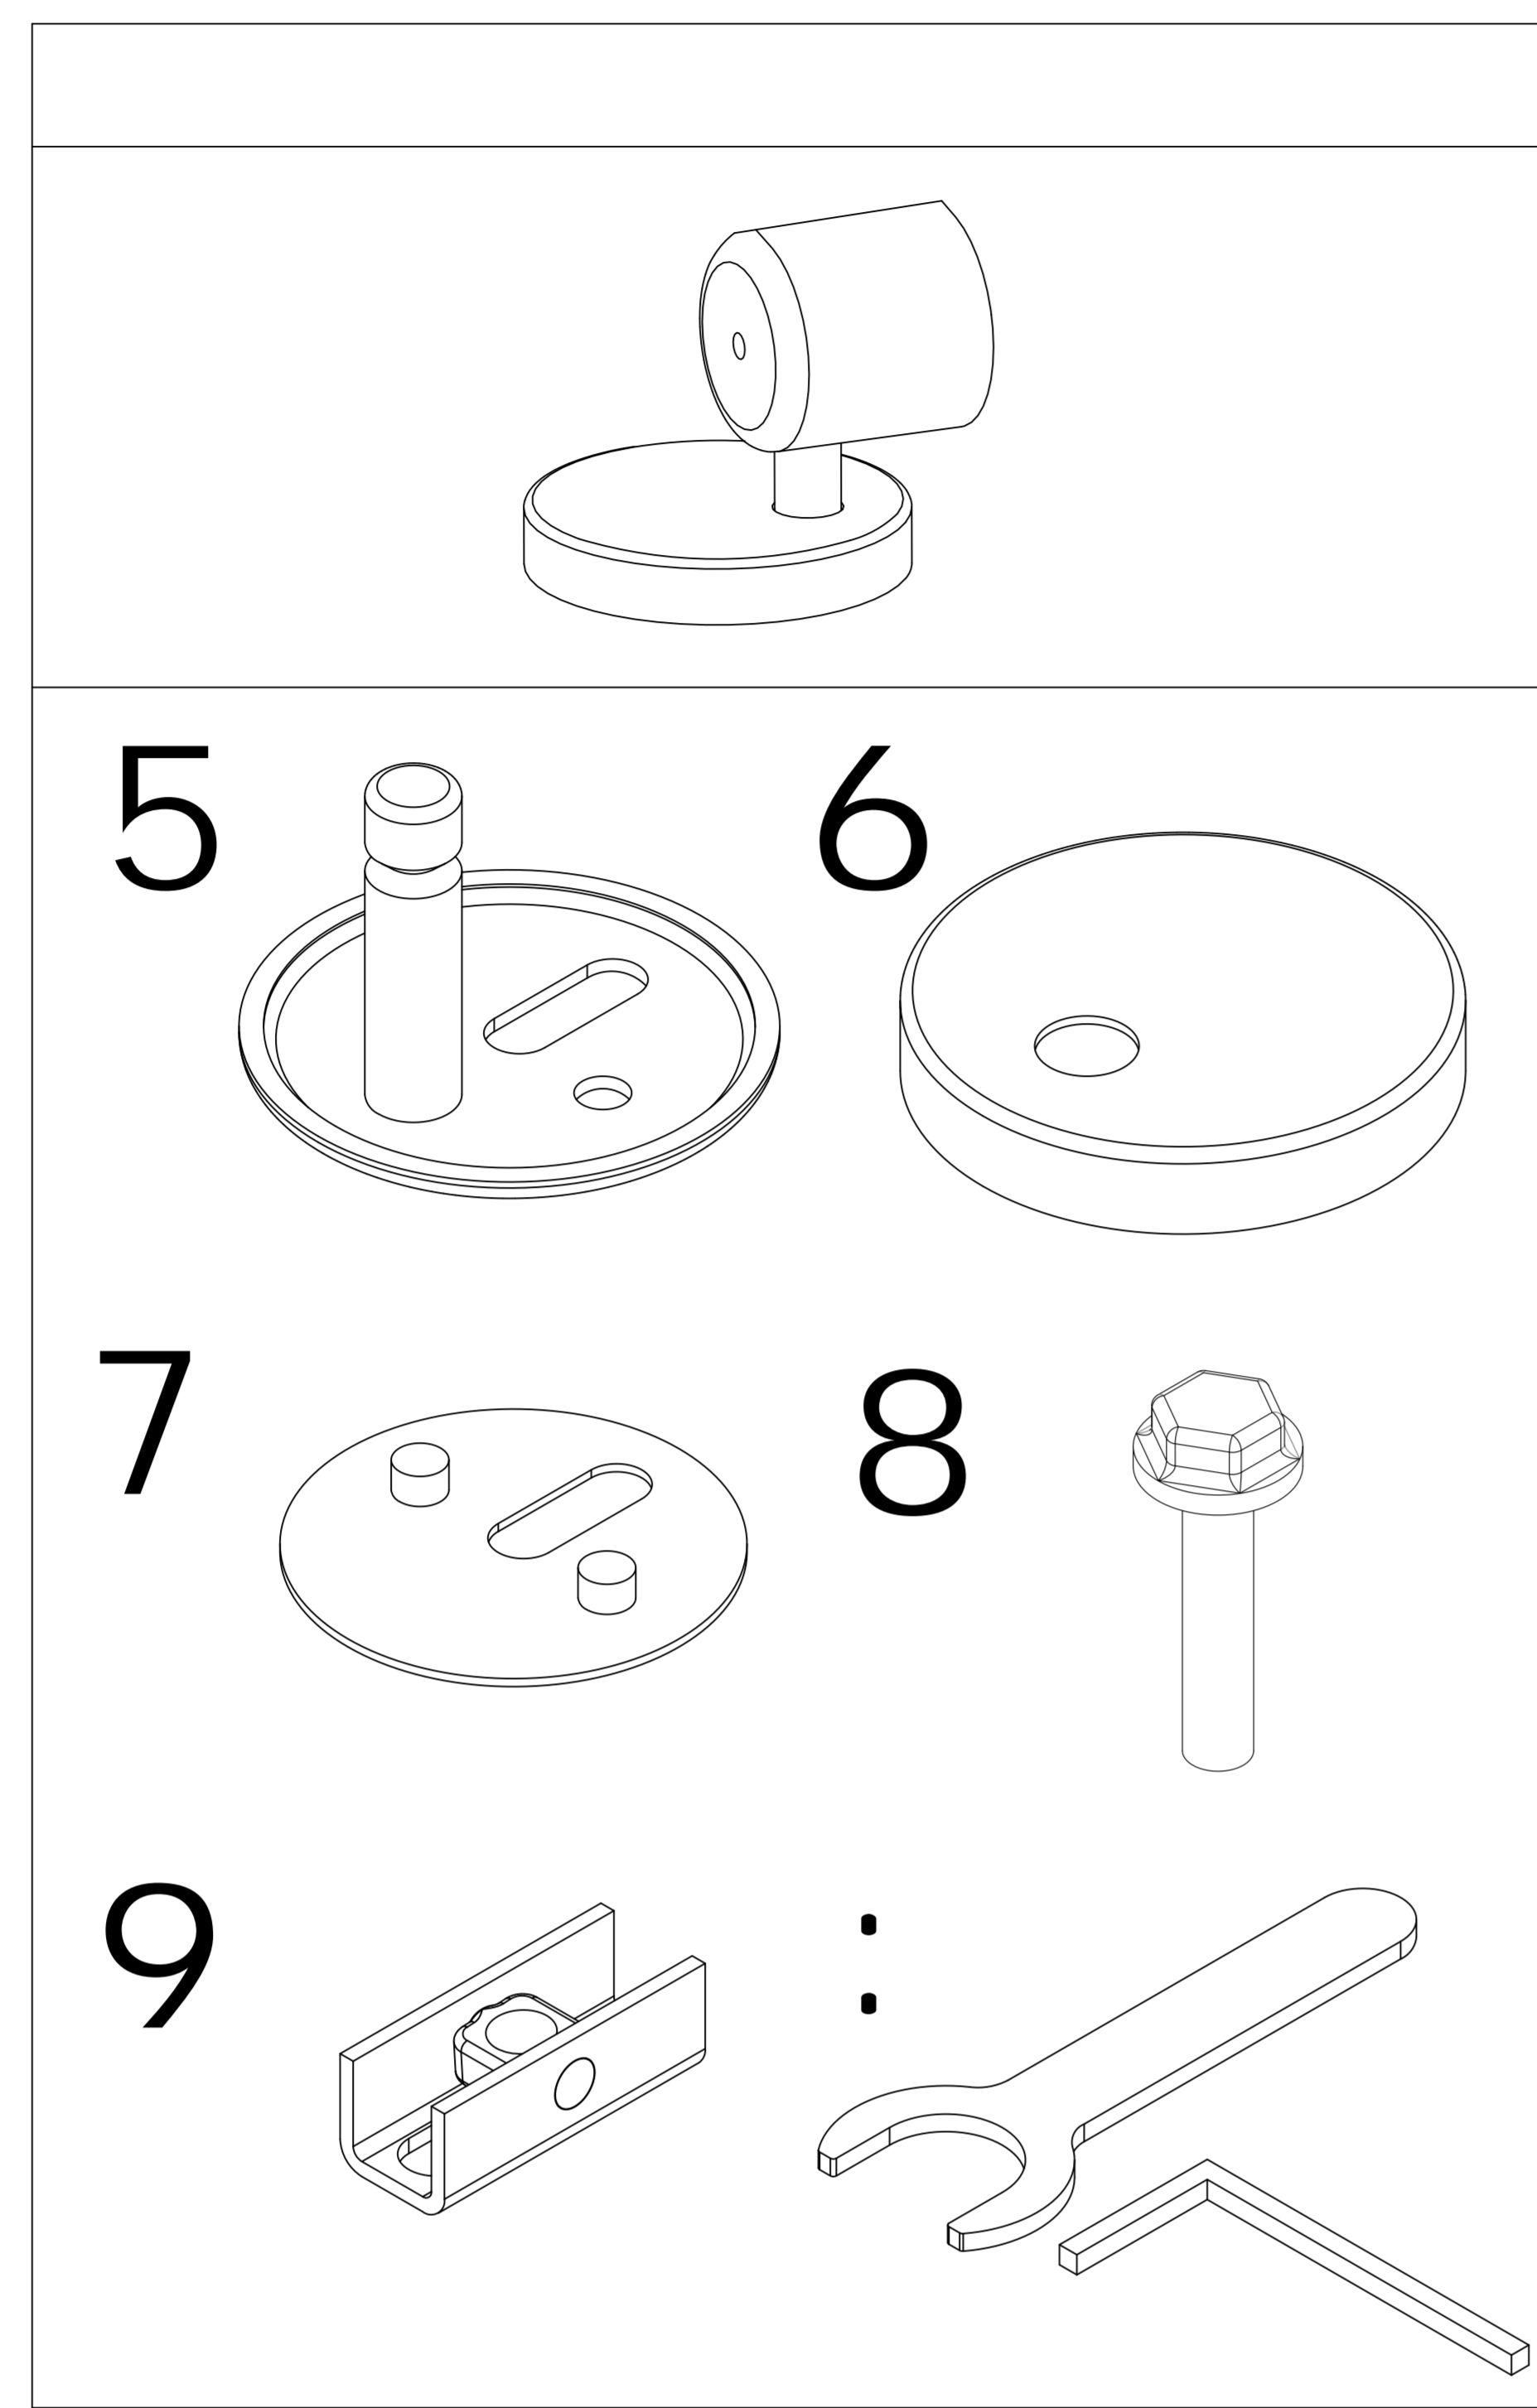

TYANA SOFT CLOSE TOILET SEAT FIXING AND INSTRUCTION MANUAL

MAINTENANCE INSTRUCTIONS :

TO KEEP THE SEAT SHINY , IT SHOULD BE CLEANED WITH A MOIST , SOFT CLOTH. DO NOT USE STRONG OR ABRASIVE CLEANING PRODUCTS.