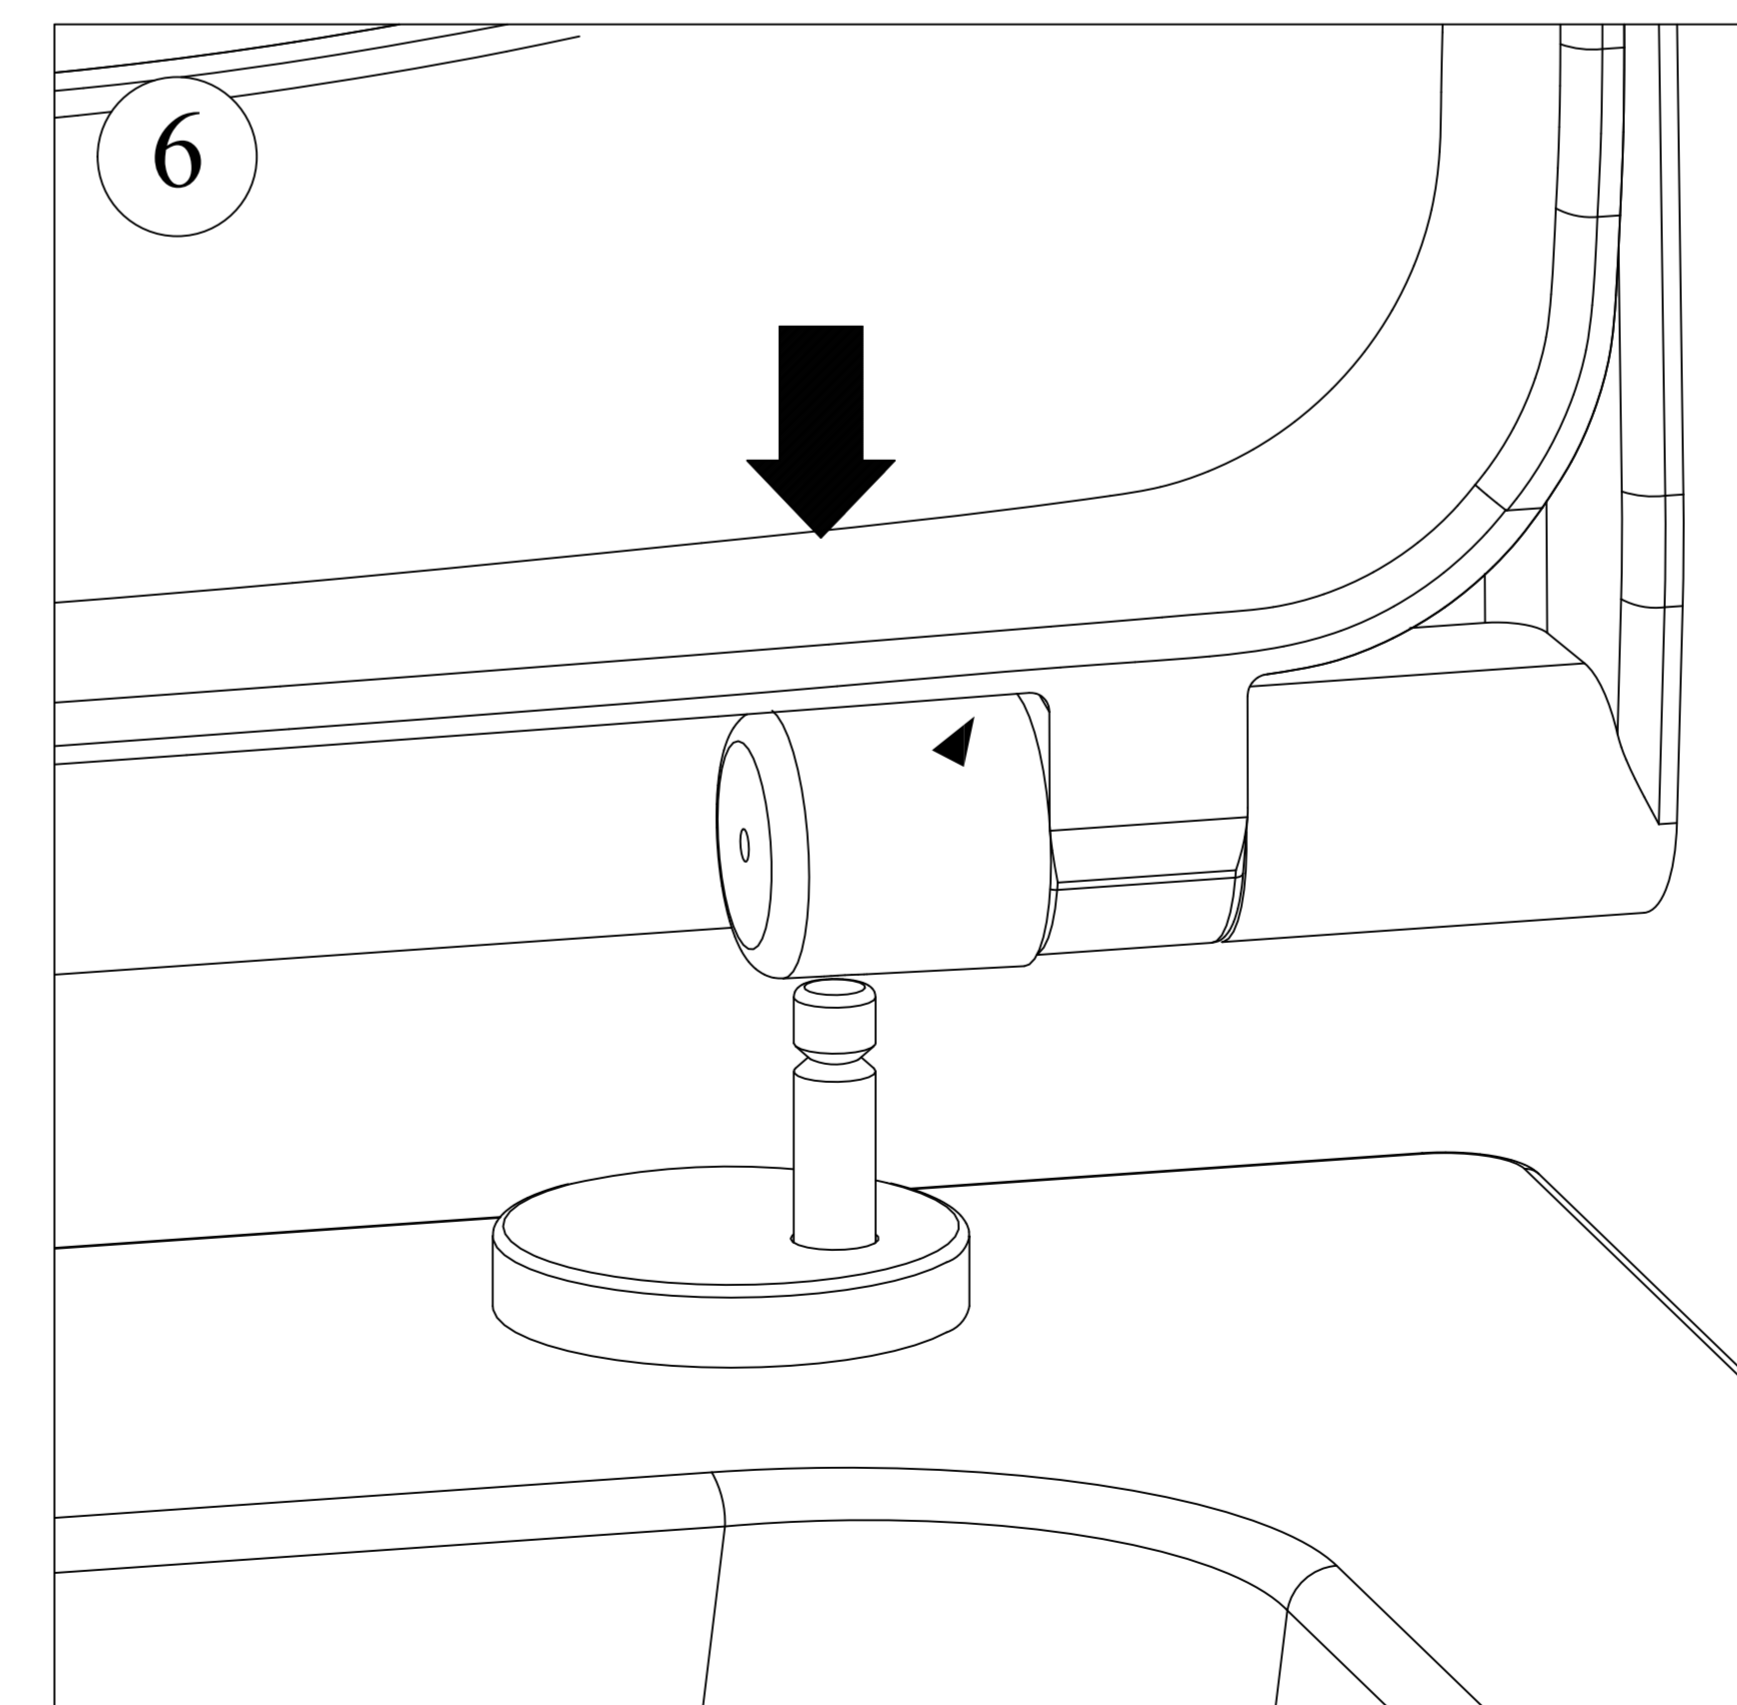

TYANA SOFT CLOSE TOILET SEAT FIXING AND INSTRUCTION MANUAL

MAINTENANCE INSTRUCTIONS :

TO KEEP THE SEAT SHINY , IT SHOULD BE CLEANED WITH A MOIST , SOFT CLOTH. DO NOT USE STRONG OR ABRASIVE CLEANING PRODUCTS.