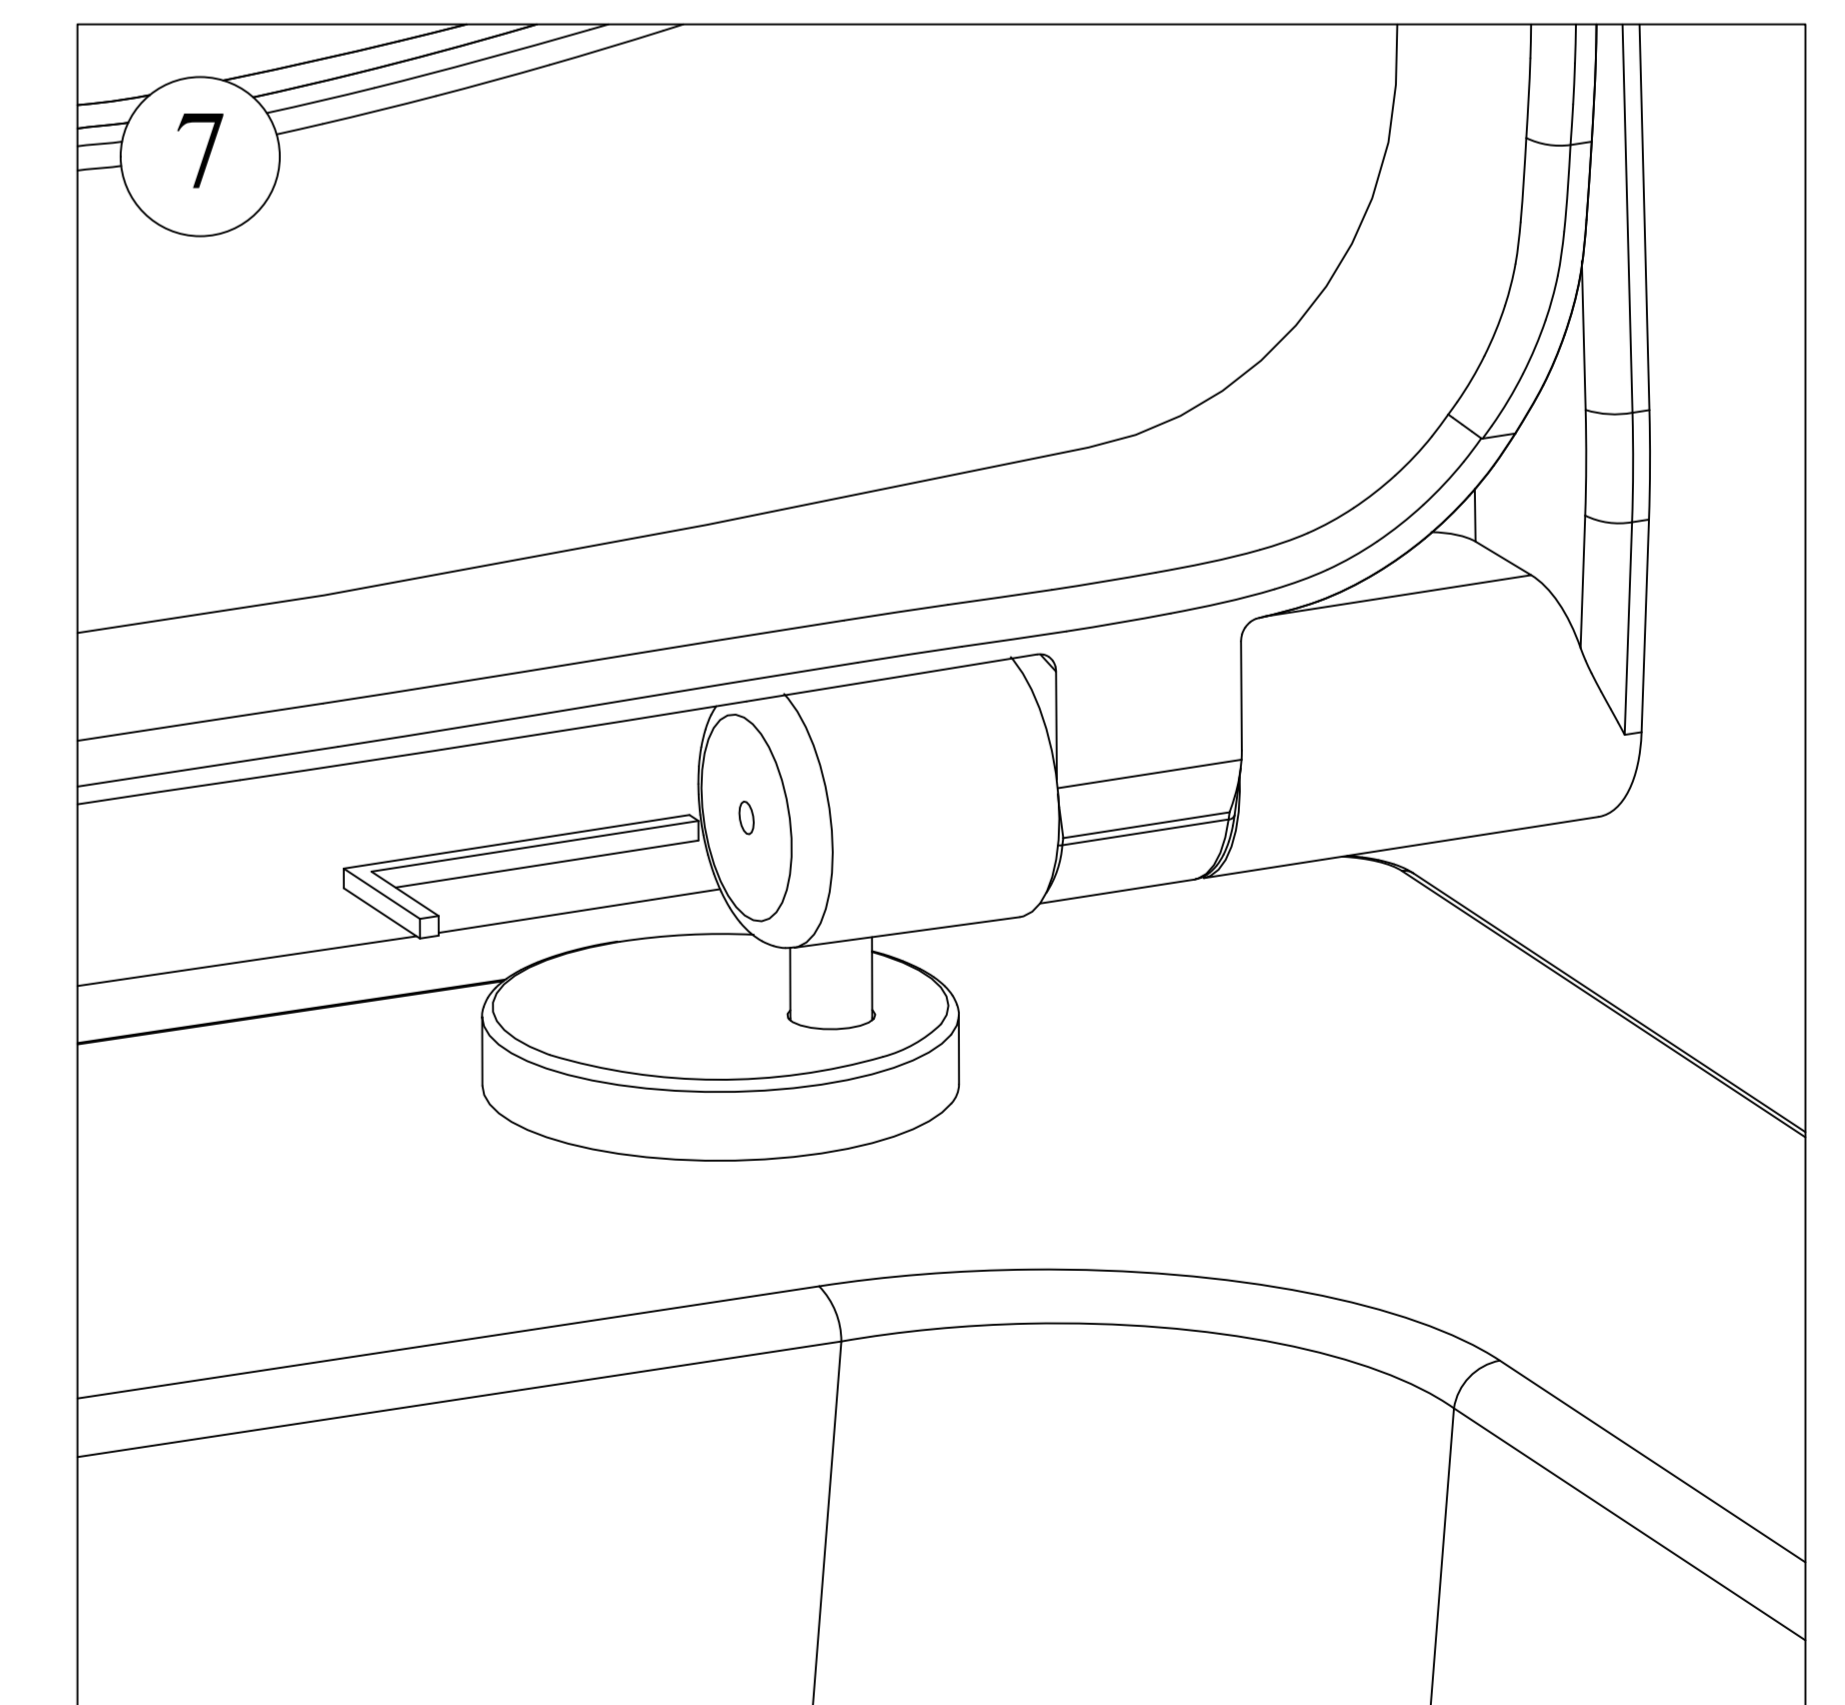

TYANA SOFT CLOSE TOILET SEAT FIXING AND INSTRUCTION MANUAL

MAINTENANCE INSTRUCTIONS :

TO KEEP THE SEAT SHINY , IT SHOULD BE CLEANED WITH A MOIST , SOFT CLOTH. DO NOT USE STRONG OR ABRASIVE CLEANING PRODUCTS.