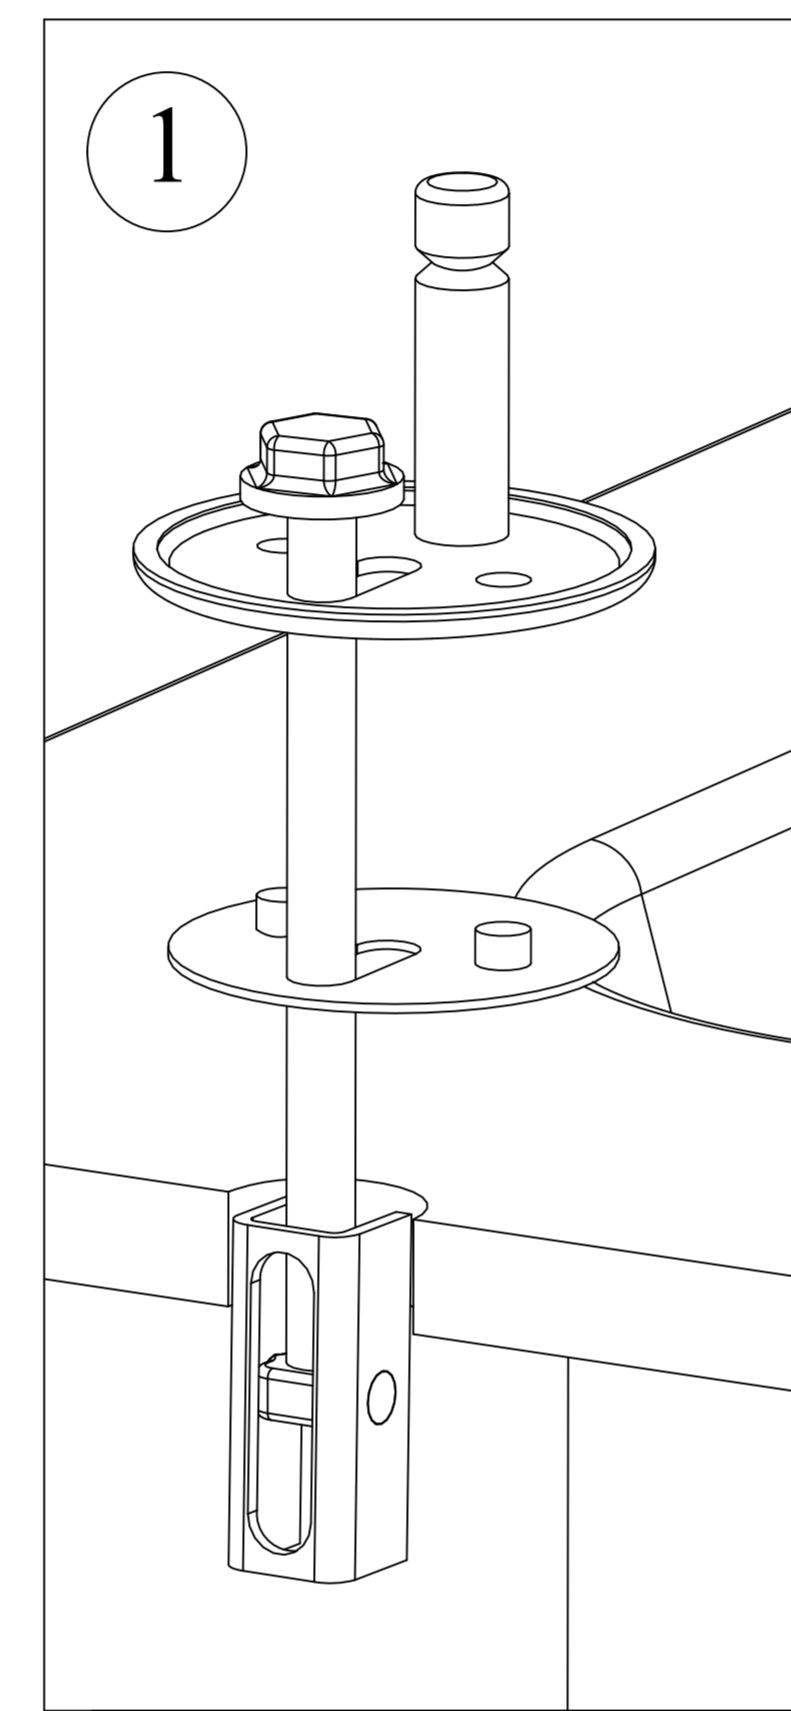

TYANA SOFT CLOSE TOILET SEAT FIXING AND INSTRUCTION MANUAL

MAINTENANCE INSTRUCTIONS :

TO KEEP THE SEAT SHINY , IT SHOULD BE CLEANED WITH A MOIST , SOFT CLOTH. DO NOT USE STRONG OR ABRASIVE CLEANING PRODUCTS.