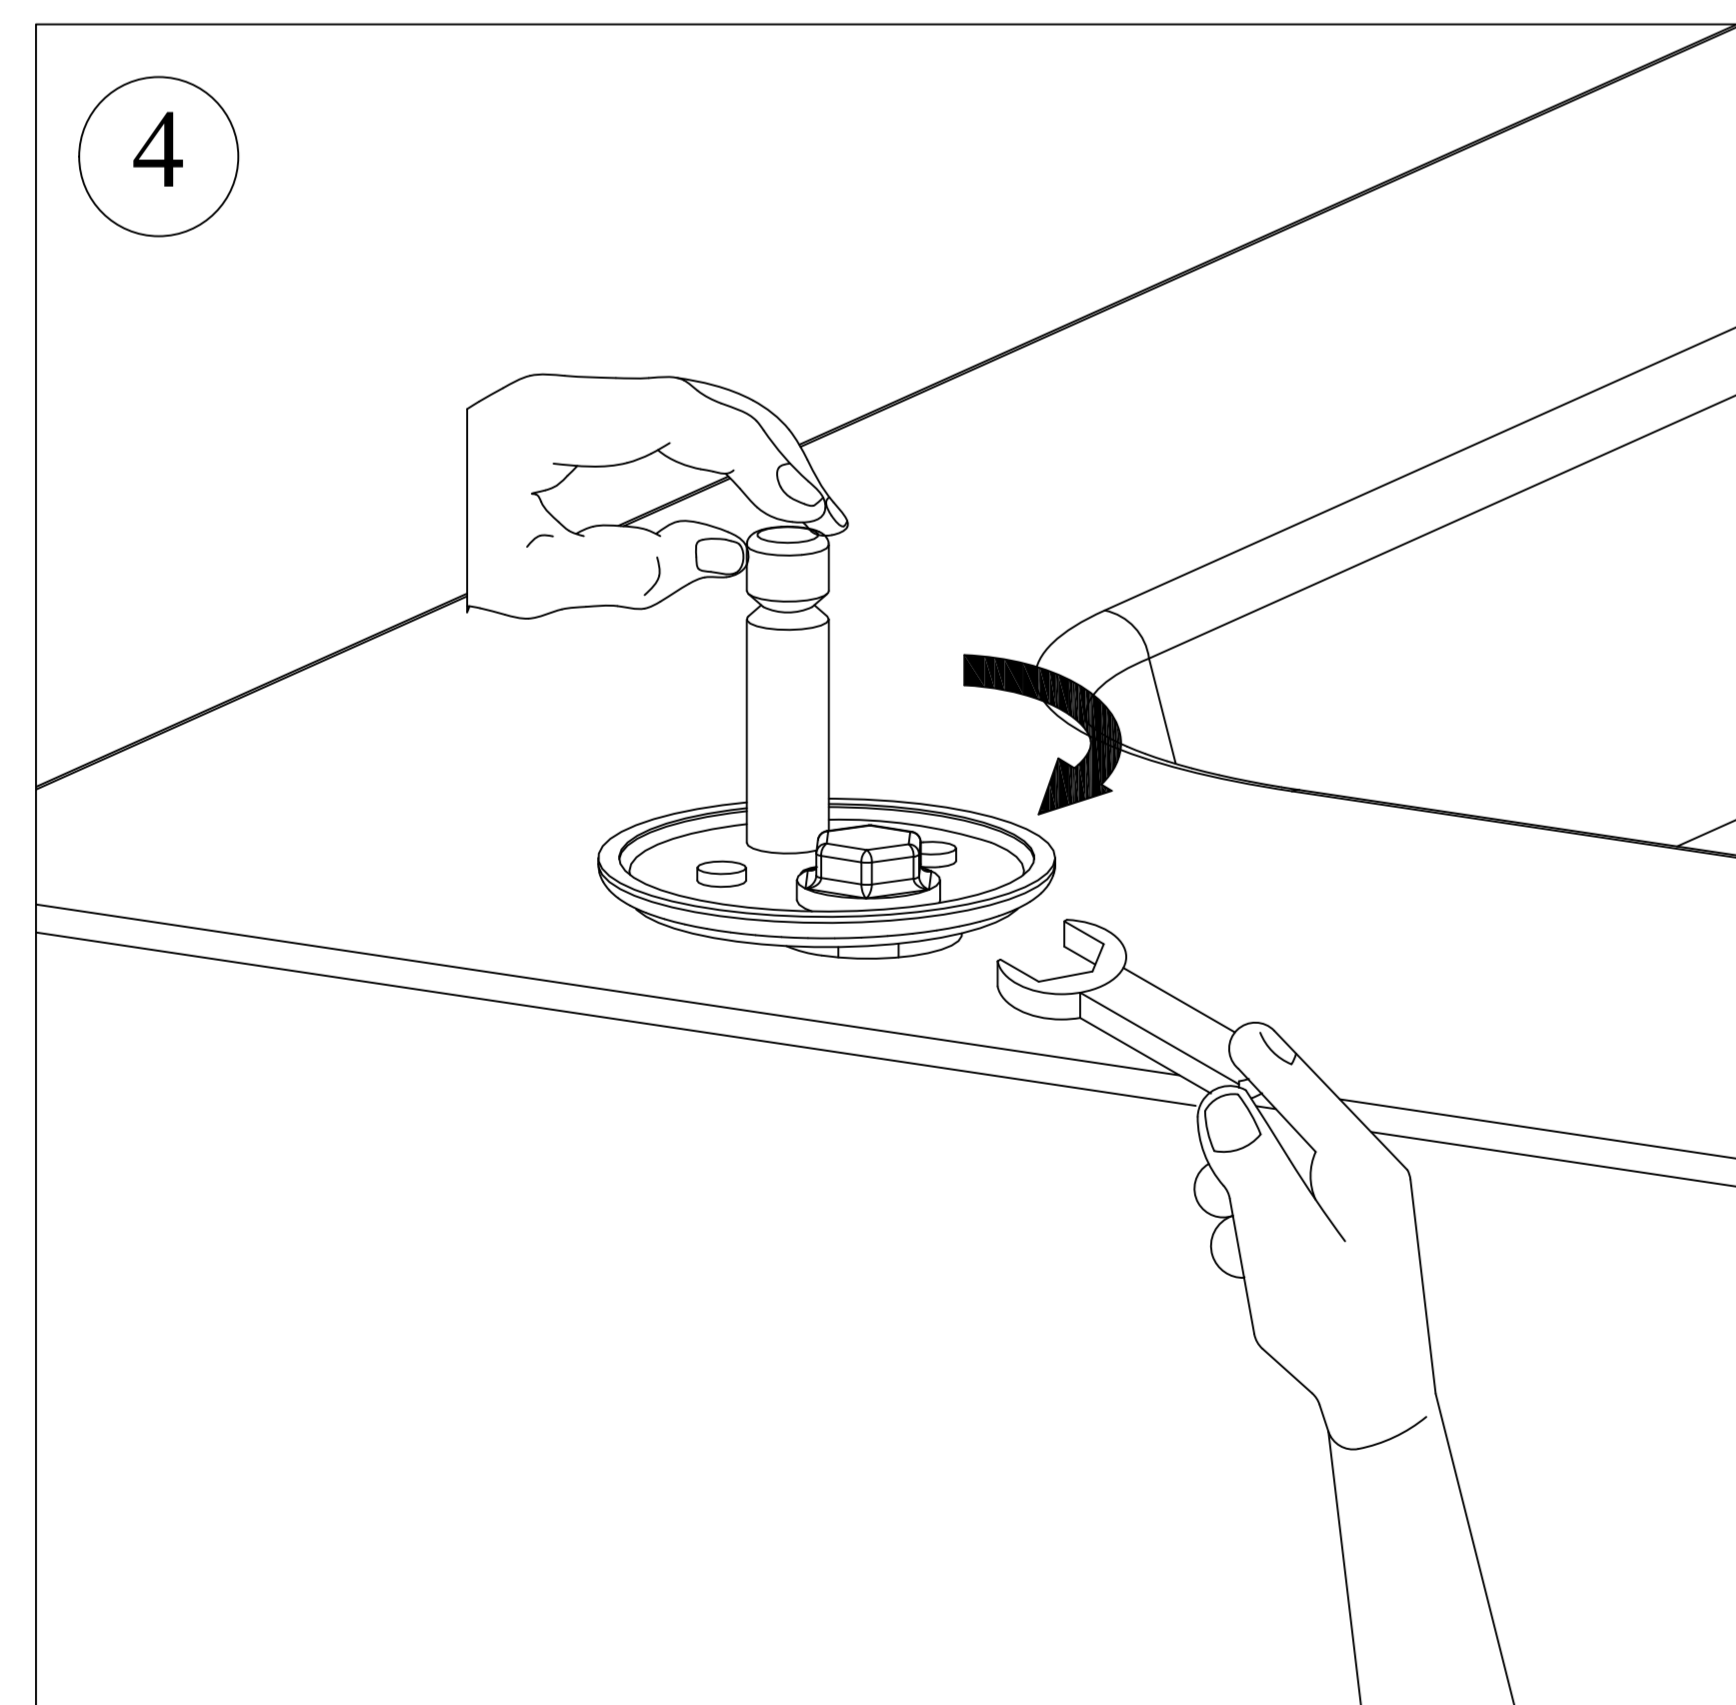

TYANA SOFT CLOSE TOILET SEAT FIXING AND INSTRUCTION MANUAL

MAINTENANCE INSTRUCTIONS :

TO KEEP THE SEAT SHINY , IT SHOULD BE CLEANED WITH A MOIST , SOFT CLOTH. DO NOT USE STRONG OR ABRASIVE CLEANING PRODUCTS.