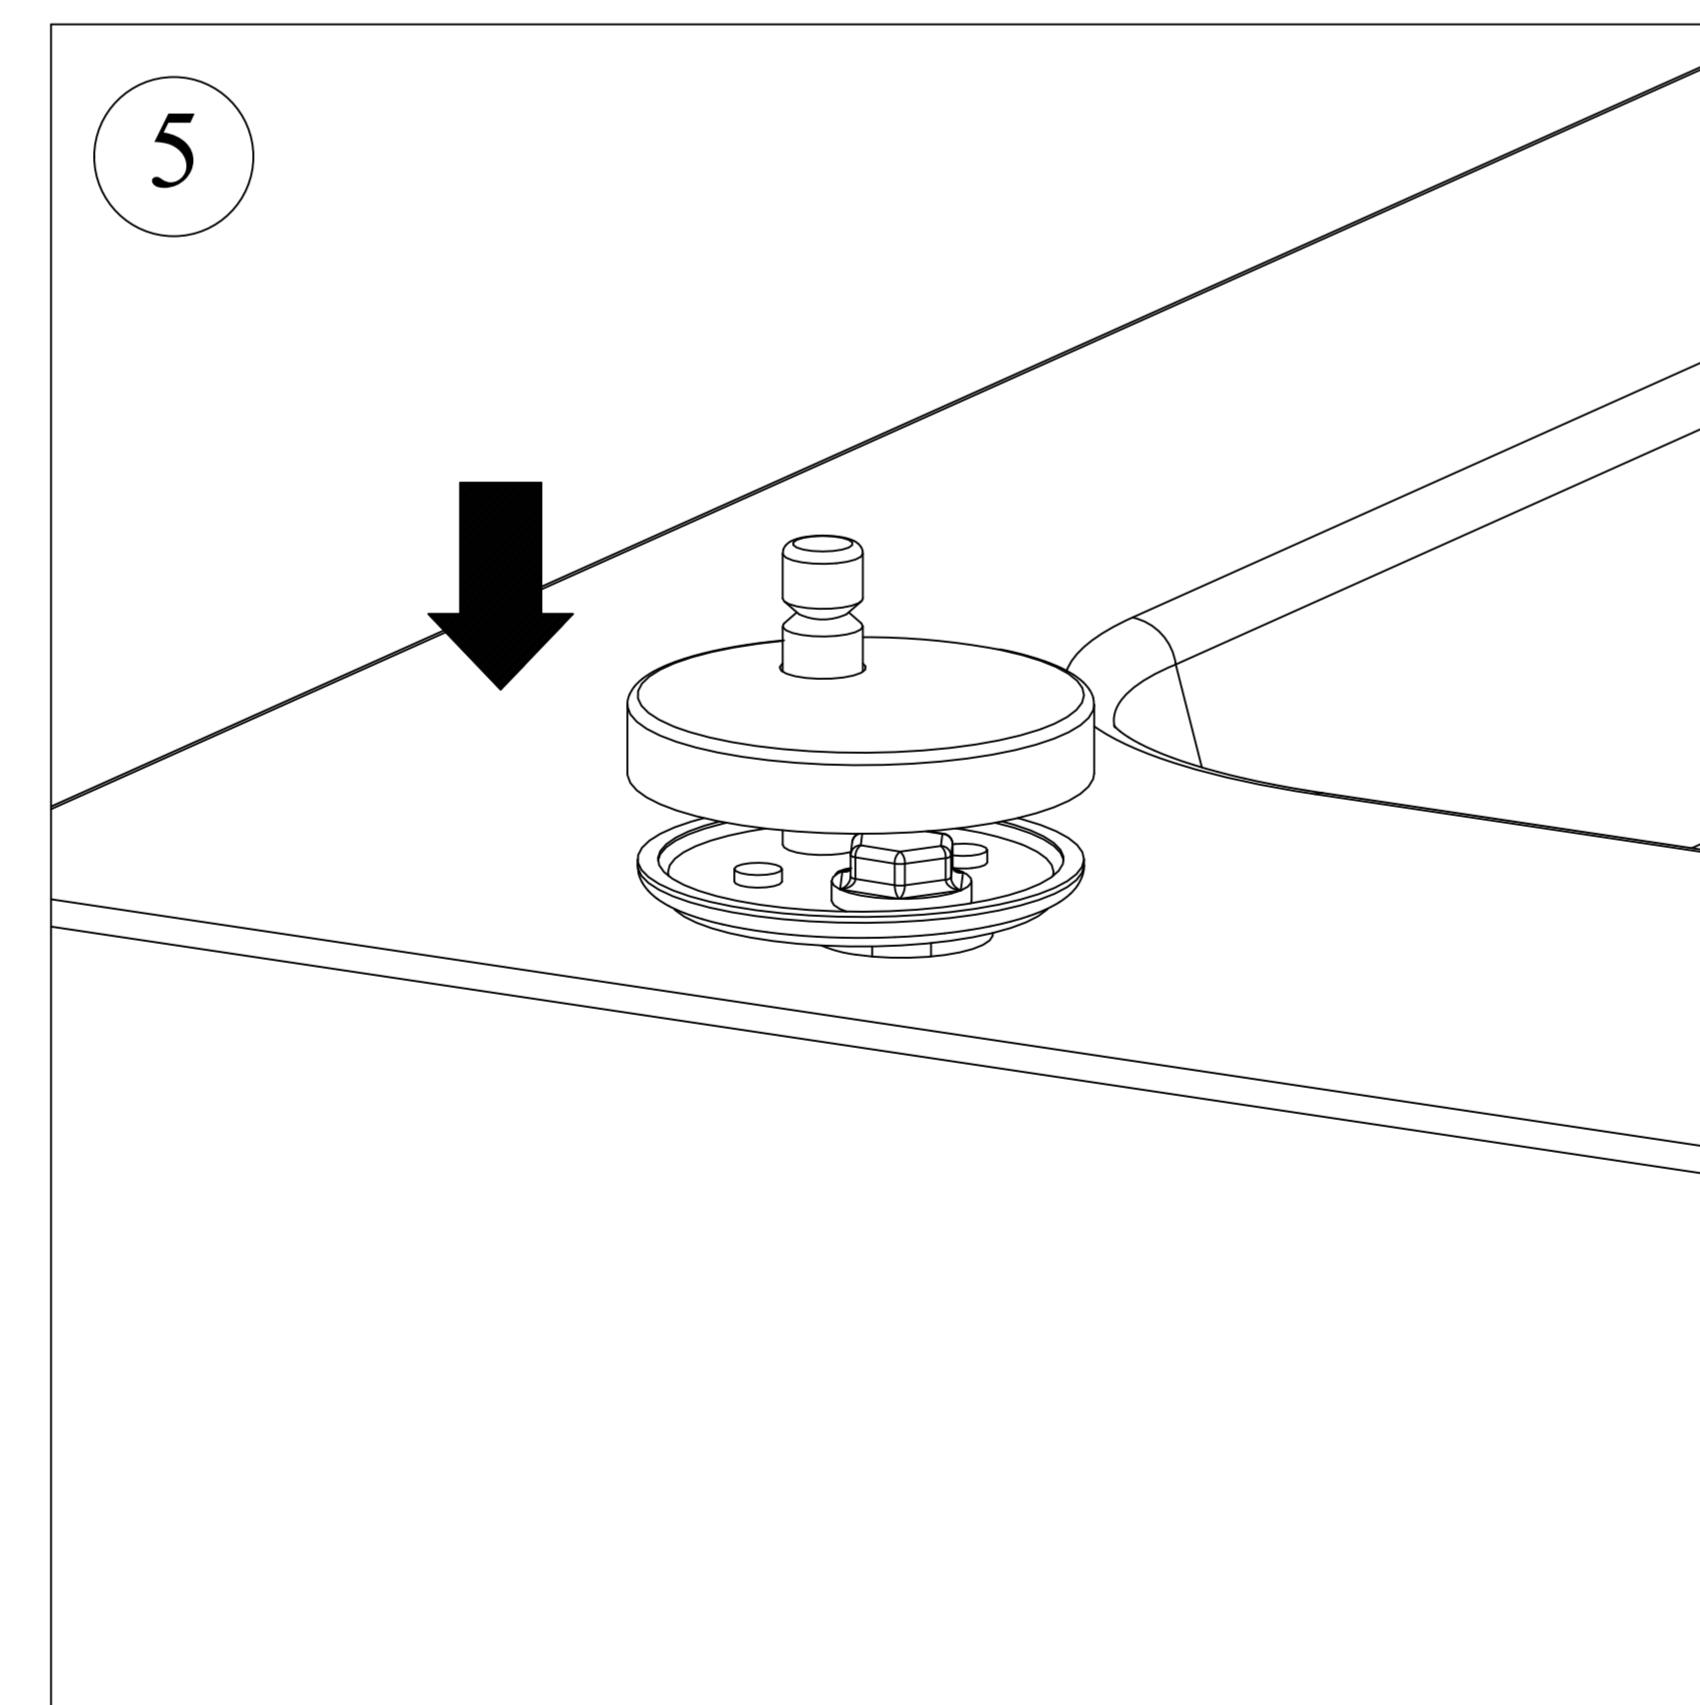

TYANA SOFT CLOSE TOILET SEAT FIXING AND INSTRUCTION MANUAL

MAINTENANCE INSTRUCTIONS :

TO KEEP THE SEAT SHINY , IT SHOULD BE CLEANED WITH A MOIST , SOFT CLOTH. DO NOT USE STRONG OR ABRASIVE CLEANING PRODUCTS.