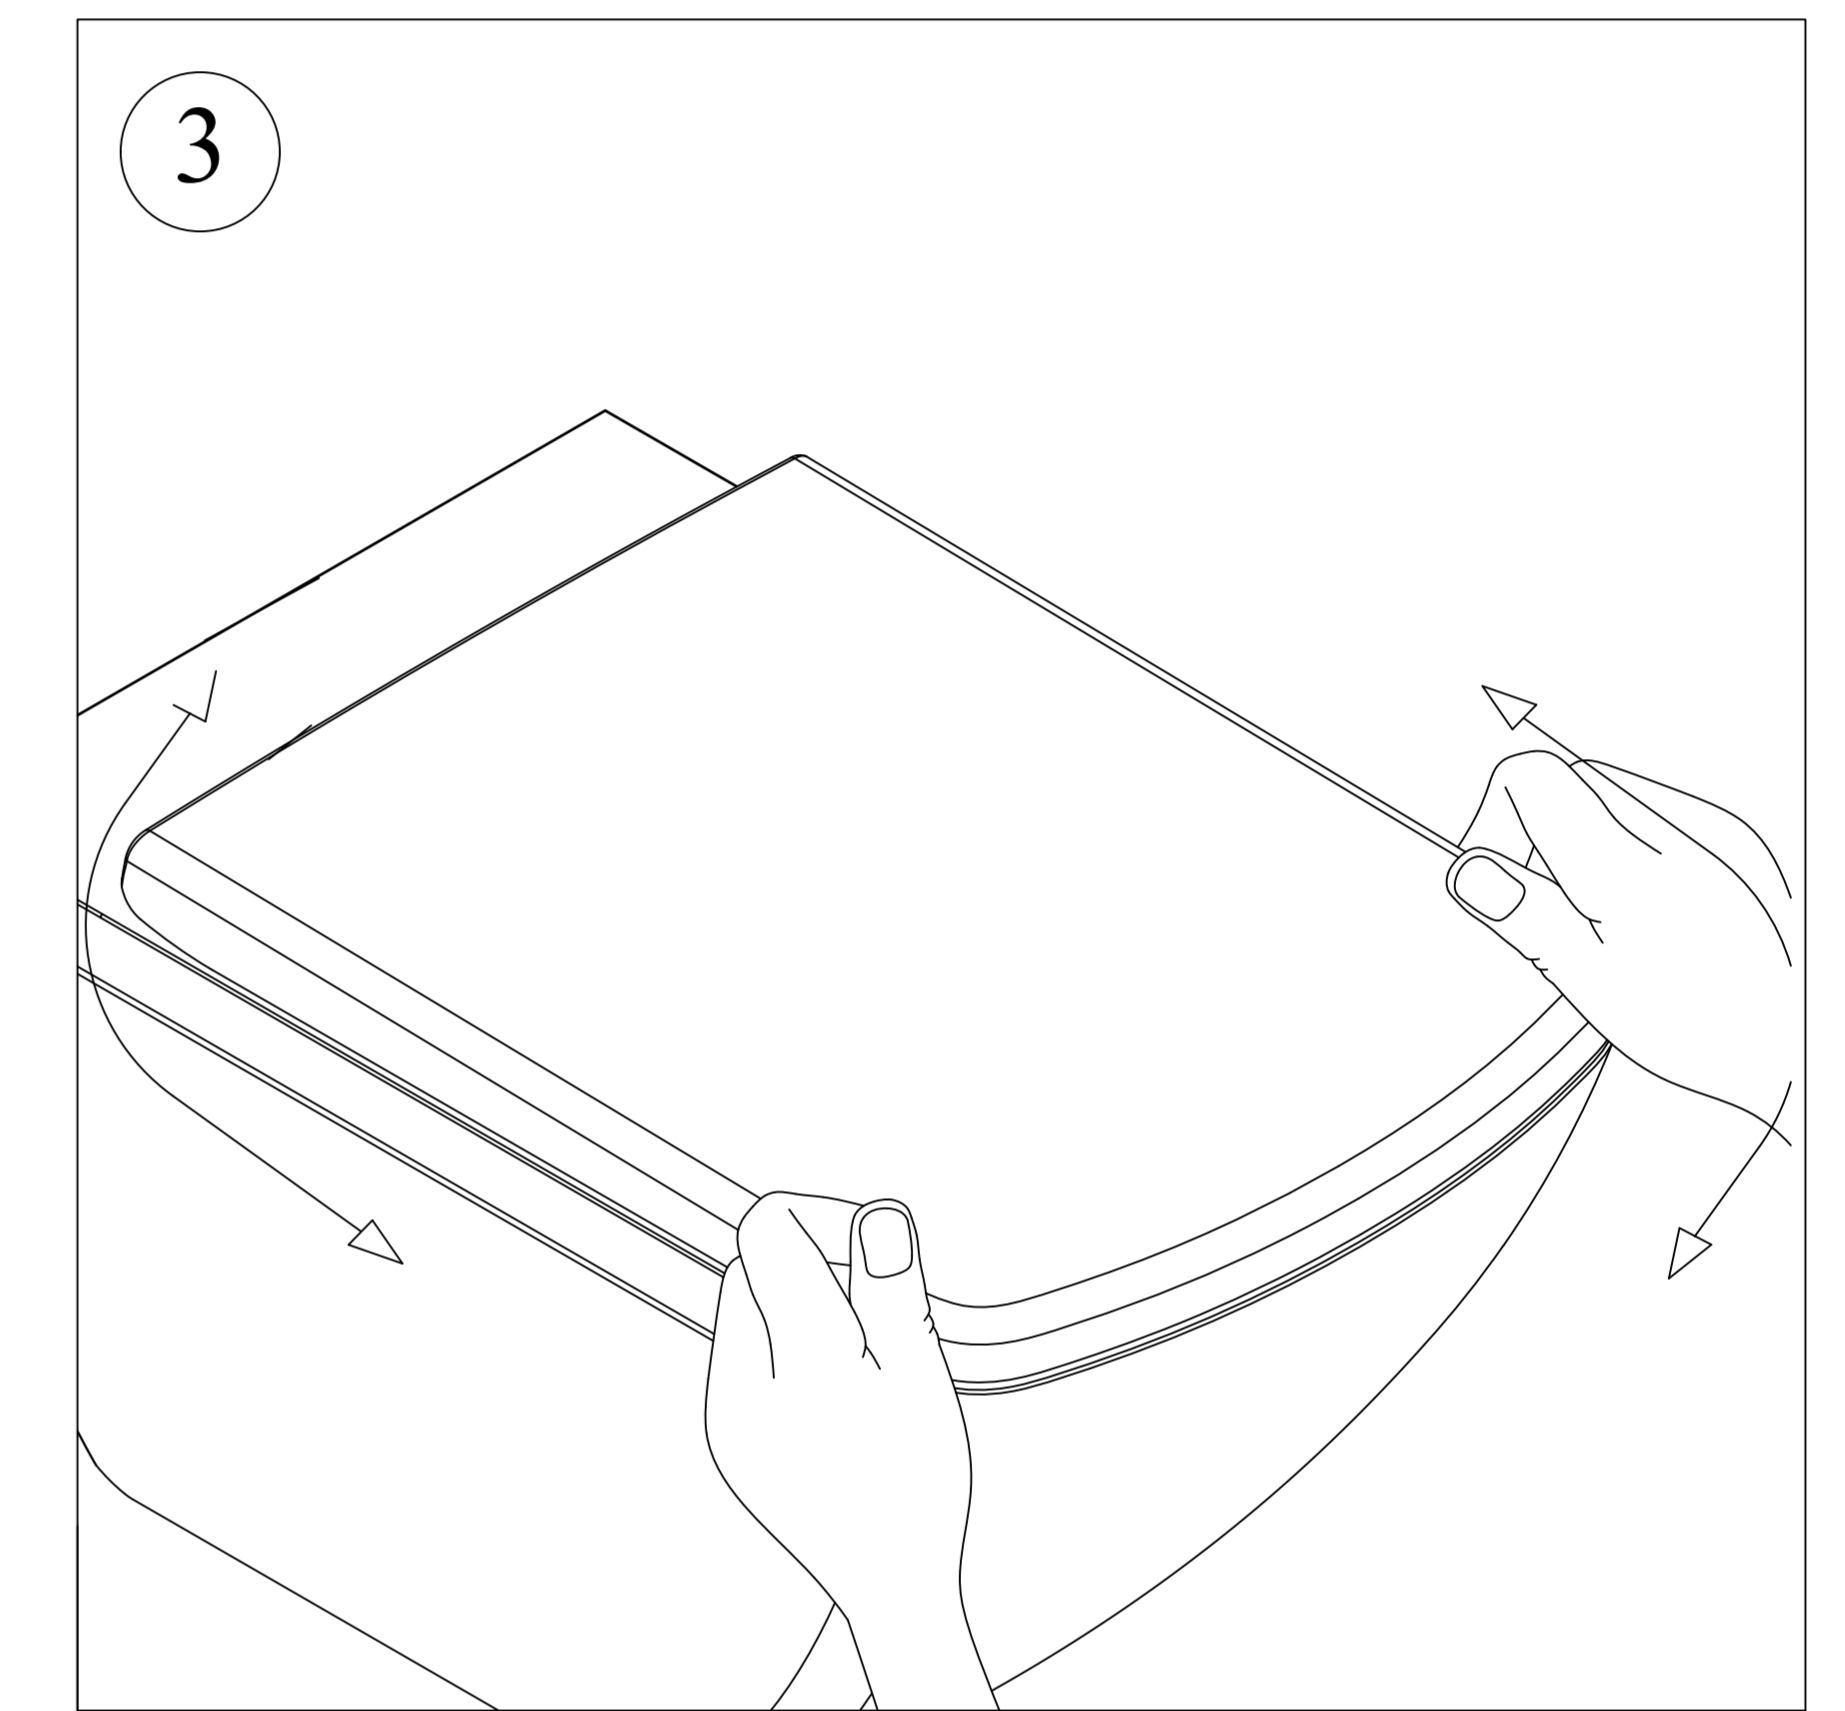

TYANA SOFT CLOSE TOILET SEAT FIXING AND INSTRUCTION MANUAL

MAINTENANCE INSTRUCTIONS :

TO KEEP THE SEAT SHINY , IT SHOULD BE CLEANED WITH A MOIST , SOFT CLOTH. DO NOT USE STRONG OR ABRASIVE CLEANING PRODUCTS.