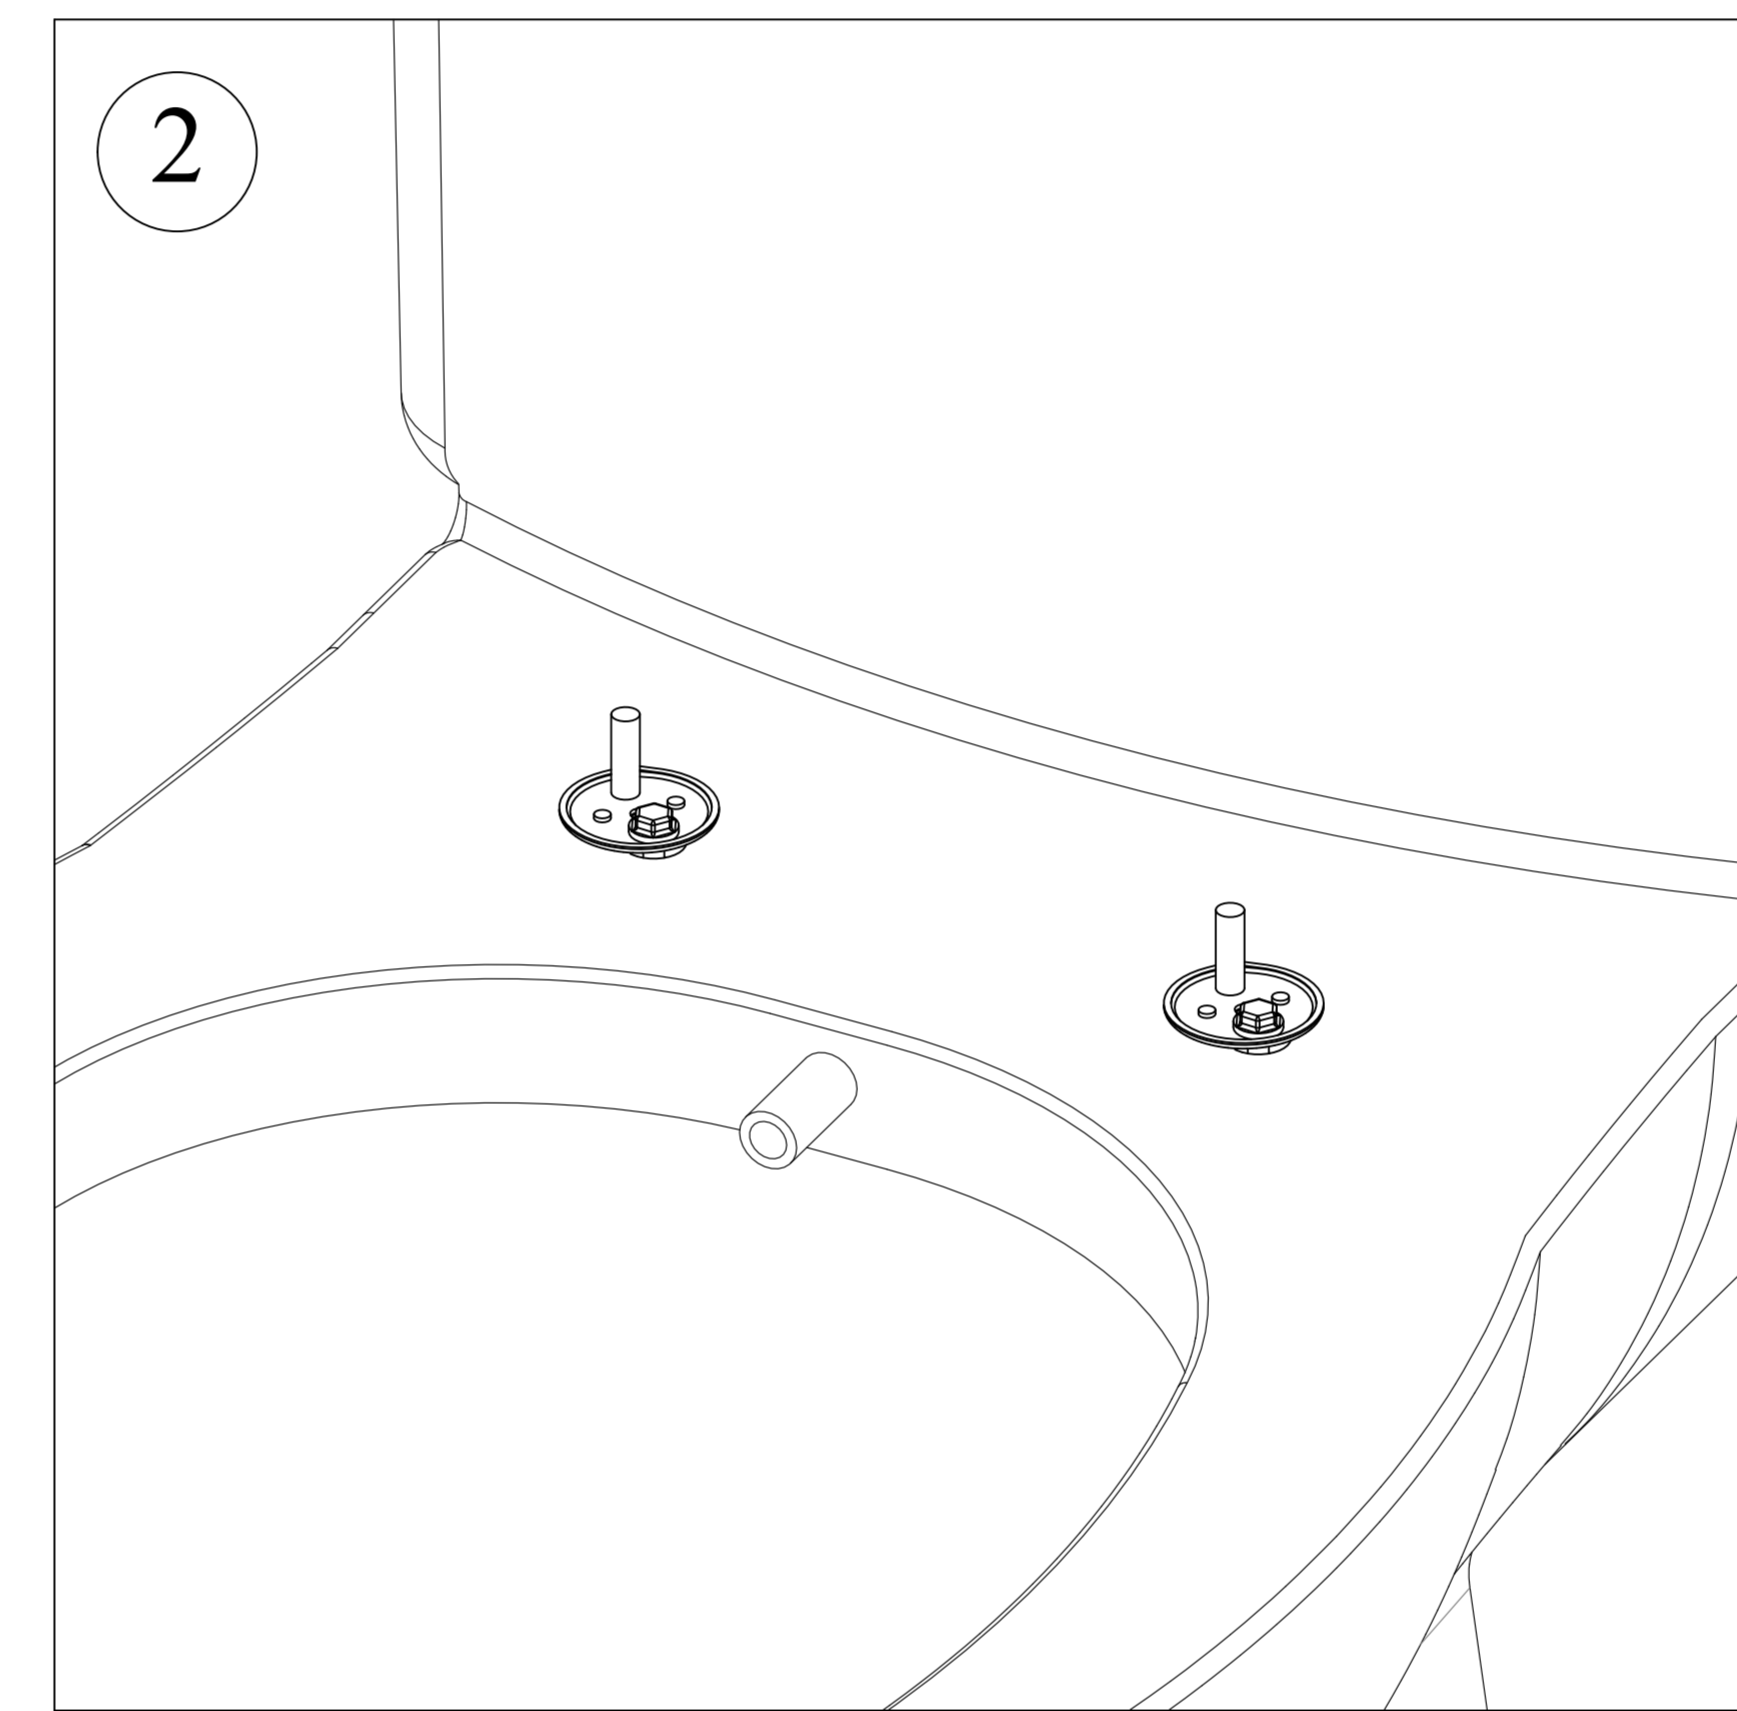

TYANA SOFT CLOSE TOILET SEAT FIXING AND INSTRUCTION MANUAL

MAINTENANCE INSTRUCTIONS :

TO KEEP THE SEAT SHINY , IT SHOULD BE CLEANED WITH A MOIST , SOFT CLOTH. DO NOT USE STRONG OR ABRASIVE CLEANING PRODUCTS.