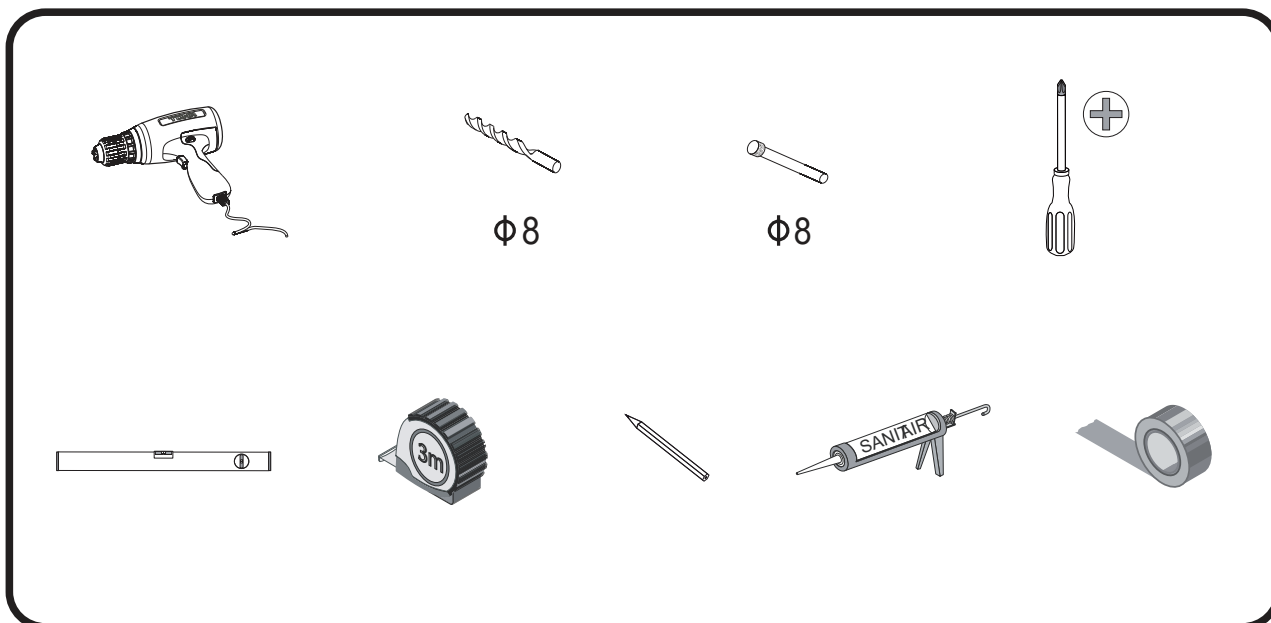

Installation Manual

Tools List

Parts List

Fixed System1

Side Cabinet

Fixed Accessories

A-φ4*50

B

PAGE TO4

1

2

3

4

Fixed System2

Side Cabinet

Fixed Accessories