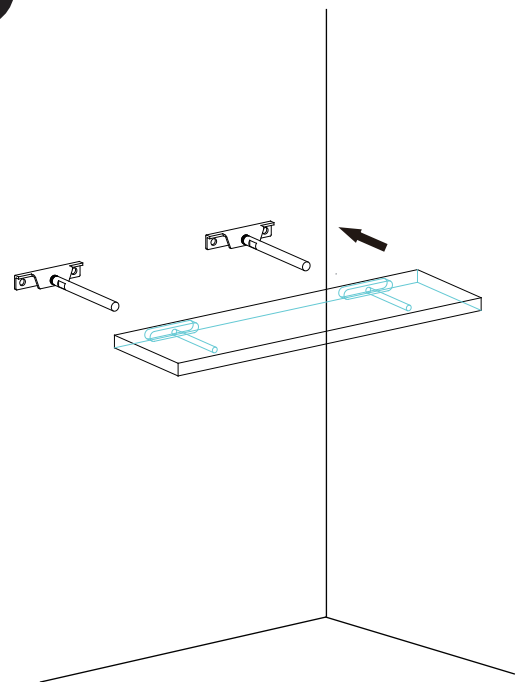

Installation Manual

Tools List

Parts List

Fixed System1

Side Cabinet

Fixed Accessories

A-φ4*50

B

5

6

Fixed System3

Side Cabinet

Fixed Accessories

1

2

3