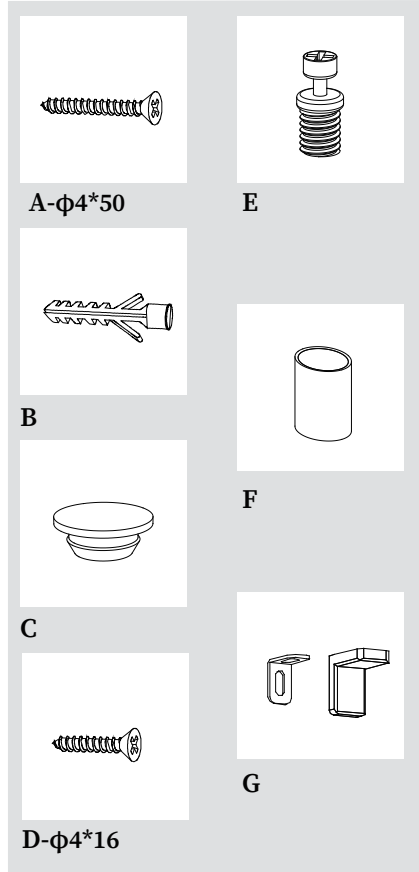

Installation Manual

Tools List

Parts List

Fixed System1

Side Cabinet

Fixed Accessories

A-φ4*50

B

5

6

Fixed System3

Side Cabinet

Fixed Accessories

1

2

3

4

5

6

7

8