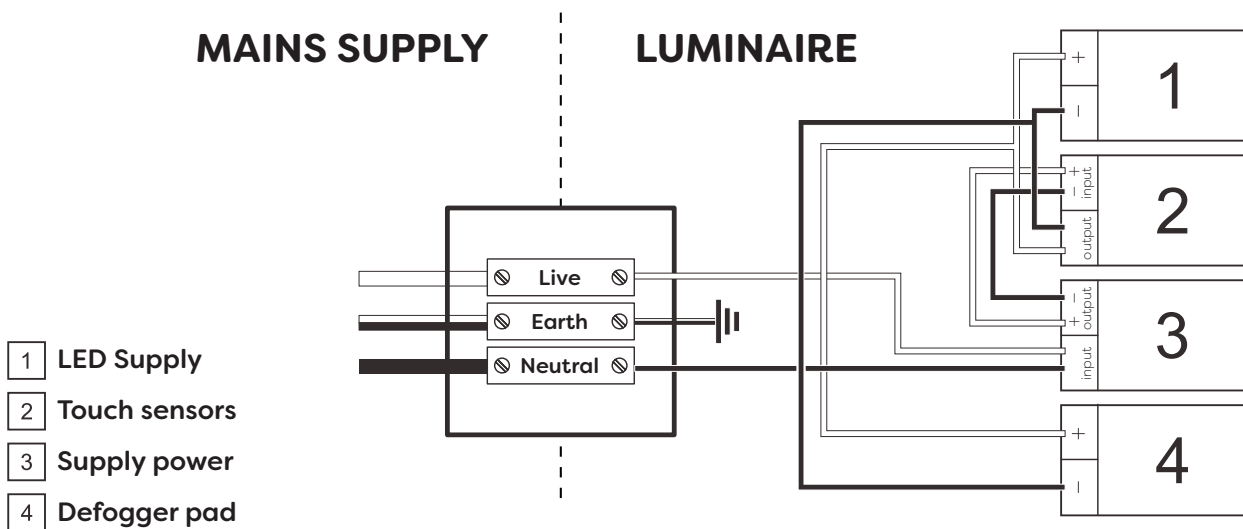

Technical Details

Schematic Diagram

OSK600CM

| | |
|---------------------------|-----------|
| Mirror Weight (kg) | 4.20kg |
| Mirror+Box Weight (kg) | 6.10kg |
| Light Source | LED |
| Light source average span | 50K HOURS |
| Total Rated Wattage (W) | 23W |
| Lumens (Lm) | 1276 |
| Kelvins (K) | 6000K |

| |
|---------------------|
| FEATURES |
| TOUCH SWITCH |
| DEMISTER |
| DIMMING |
| BLACK FRAME |

Technical Details

Data Reference

Front view

Side view

Back view

Bottom view