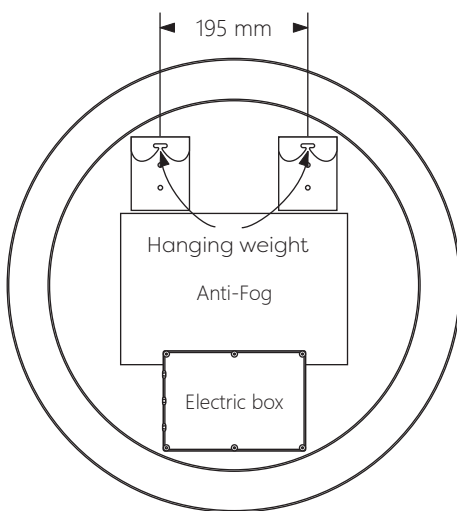

Technical Details

Schematic Diagram

OSK600CM

| | |
|---------------------------|-----------|
| Mirror Weight (kg) | 4.20kg |
| Mirror+Box Weight (kg) | 6.10kg |
| Light Source | LED |
| Light source average span | 50K HOURS |
| Total Rated Wattage (W) | 23W |
| Lumens (Lm) | 1276 |
| Kelvins (K) | 6000K |

| |
|---------------------|
| FEATURES |
| TOUCH SWITCH |
| DEMISTER |
| DIMMING |
| BLACK FRAME |

Technical Details

Data Reference

Front view

Side view

Back view

Bottom view