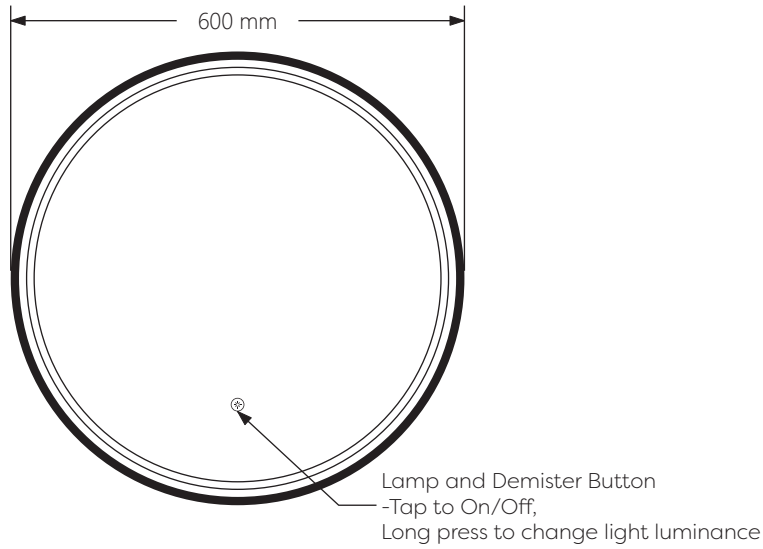

Technical Details

Schematic Diagram

OSK600CM

| | |
|---------------------------|-----------|
| Mirror Weight (kg) | 4.20kg |
| Mirror+Box Weight (kg) | 6.10kg |
| Light Source | LED |
| Light source average span | 50K HOURS |
| Total Rated Wattage (W) | 23W |
| Lumens (Lm) | 1276 |
| Kelvins (K) | 6000K |

| |
|---------------------|
| FEATURES |
| TOUCH SWITCH |
| DEMISTER |
| DIMMING |
| BLACK FRAME |

Technical Details

Data Reference

Front view

Side view

Back view

Bottom view