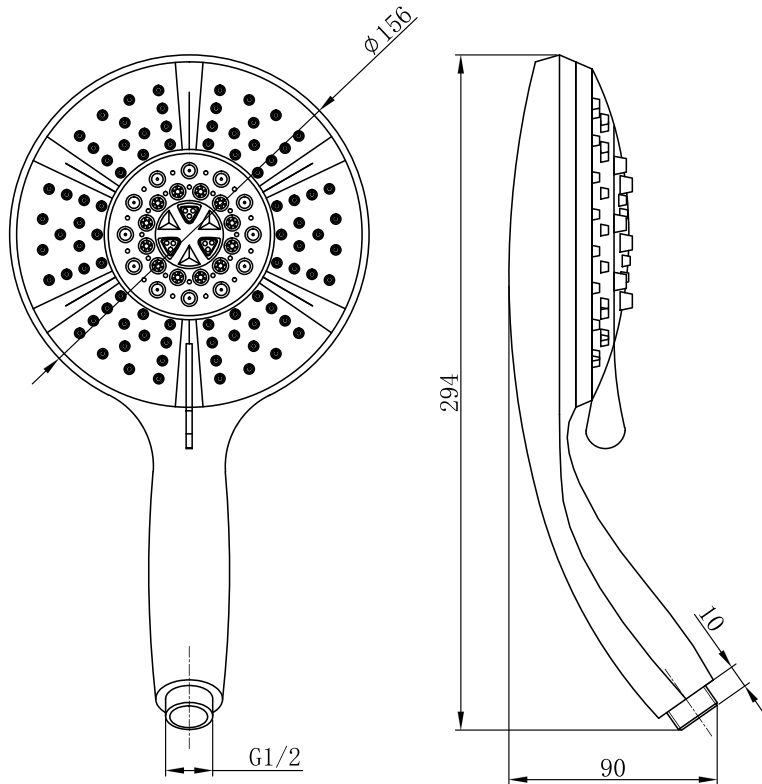

5 Function Chrome Large Shower Handset

Fitting Instructions

Please follow them carefully and
leave this manual with end user

1. Operating Pressure: 0.5 bar to 5 bar
2. The shower is suitable for the thread of G1/2
3. This shower has four spray functions and one off function
4. Please check whether there is leakage after installation

Shower

Bubble
water

Massage
water

Spray

OFF

Off
function