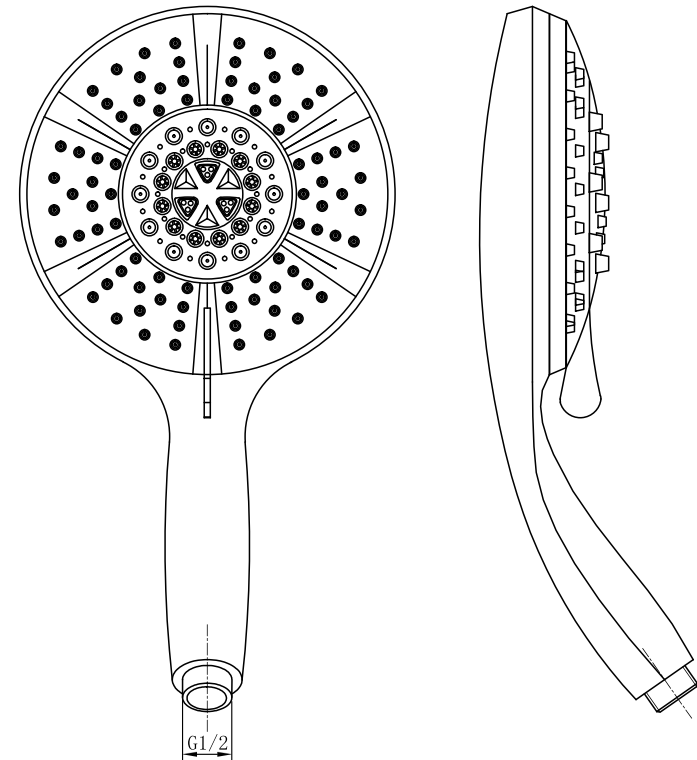

5 Function Chrome Large Shower Handset

Fitting Instructions

Please follow them carefully and
leave this manual with end user

1. Operating Pressure: 0.5 bar to 5 bar
2. The shower is suitable for the thread of G1/2
3. This shower has four spray functions and one off function
4. Please check whether there is leakage after installation

Shower

Bubble
water

Massage
water

Spray

OFF

Off
function