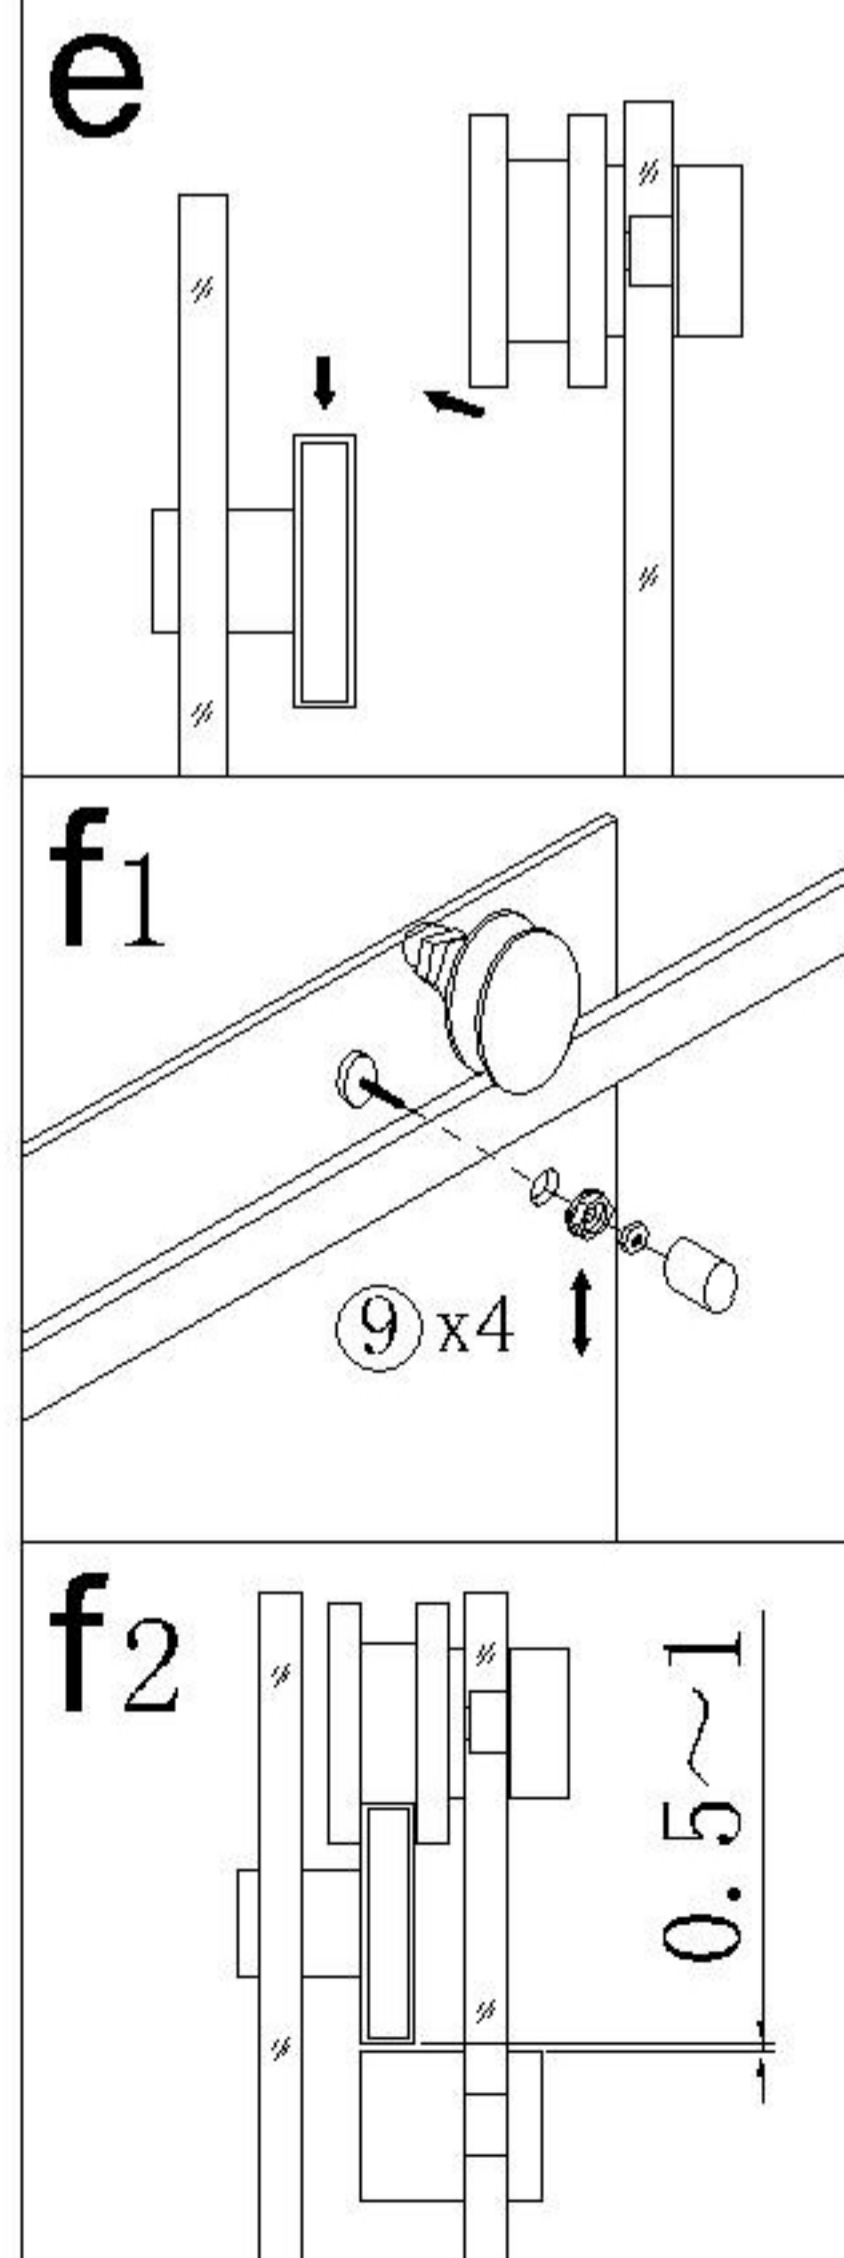

N8CRN N9CRN INSTALLATION MANUAL

1 13Pcs	2 2Pcs	3 ST4*30 13Pcs	4 2Pcs
5 4Pcs	6 6Pcs	7 2Pcs	8 2Pcs
9 4Pcs	10 4Pcs	11 L R 2Pcs	12 2Pcs
13 2Pcs	14 L R 2Pcs	15 2Pcs	16 2Pcs
17 1Pcs	18 2Pcs	19 4Pcs	20 1Pcs

Tools:

4

5

Care Instructions:
 Do not use your shower enclosure within 24 hours of assembly . Do not use caustic cleaning products or abrasive material when cleaning your shower enclosure.