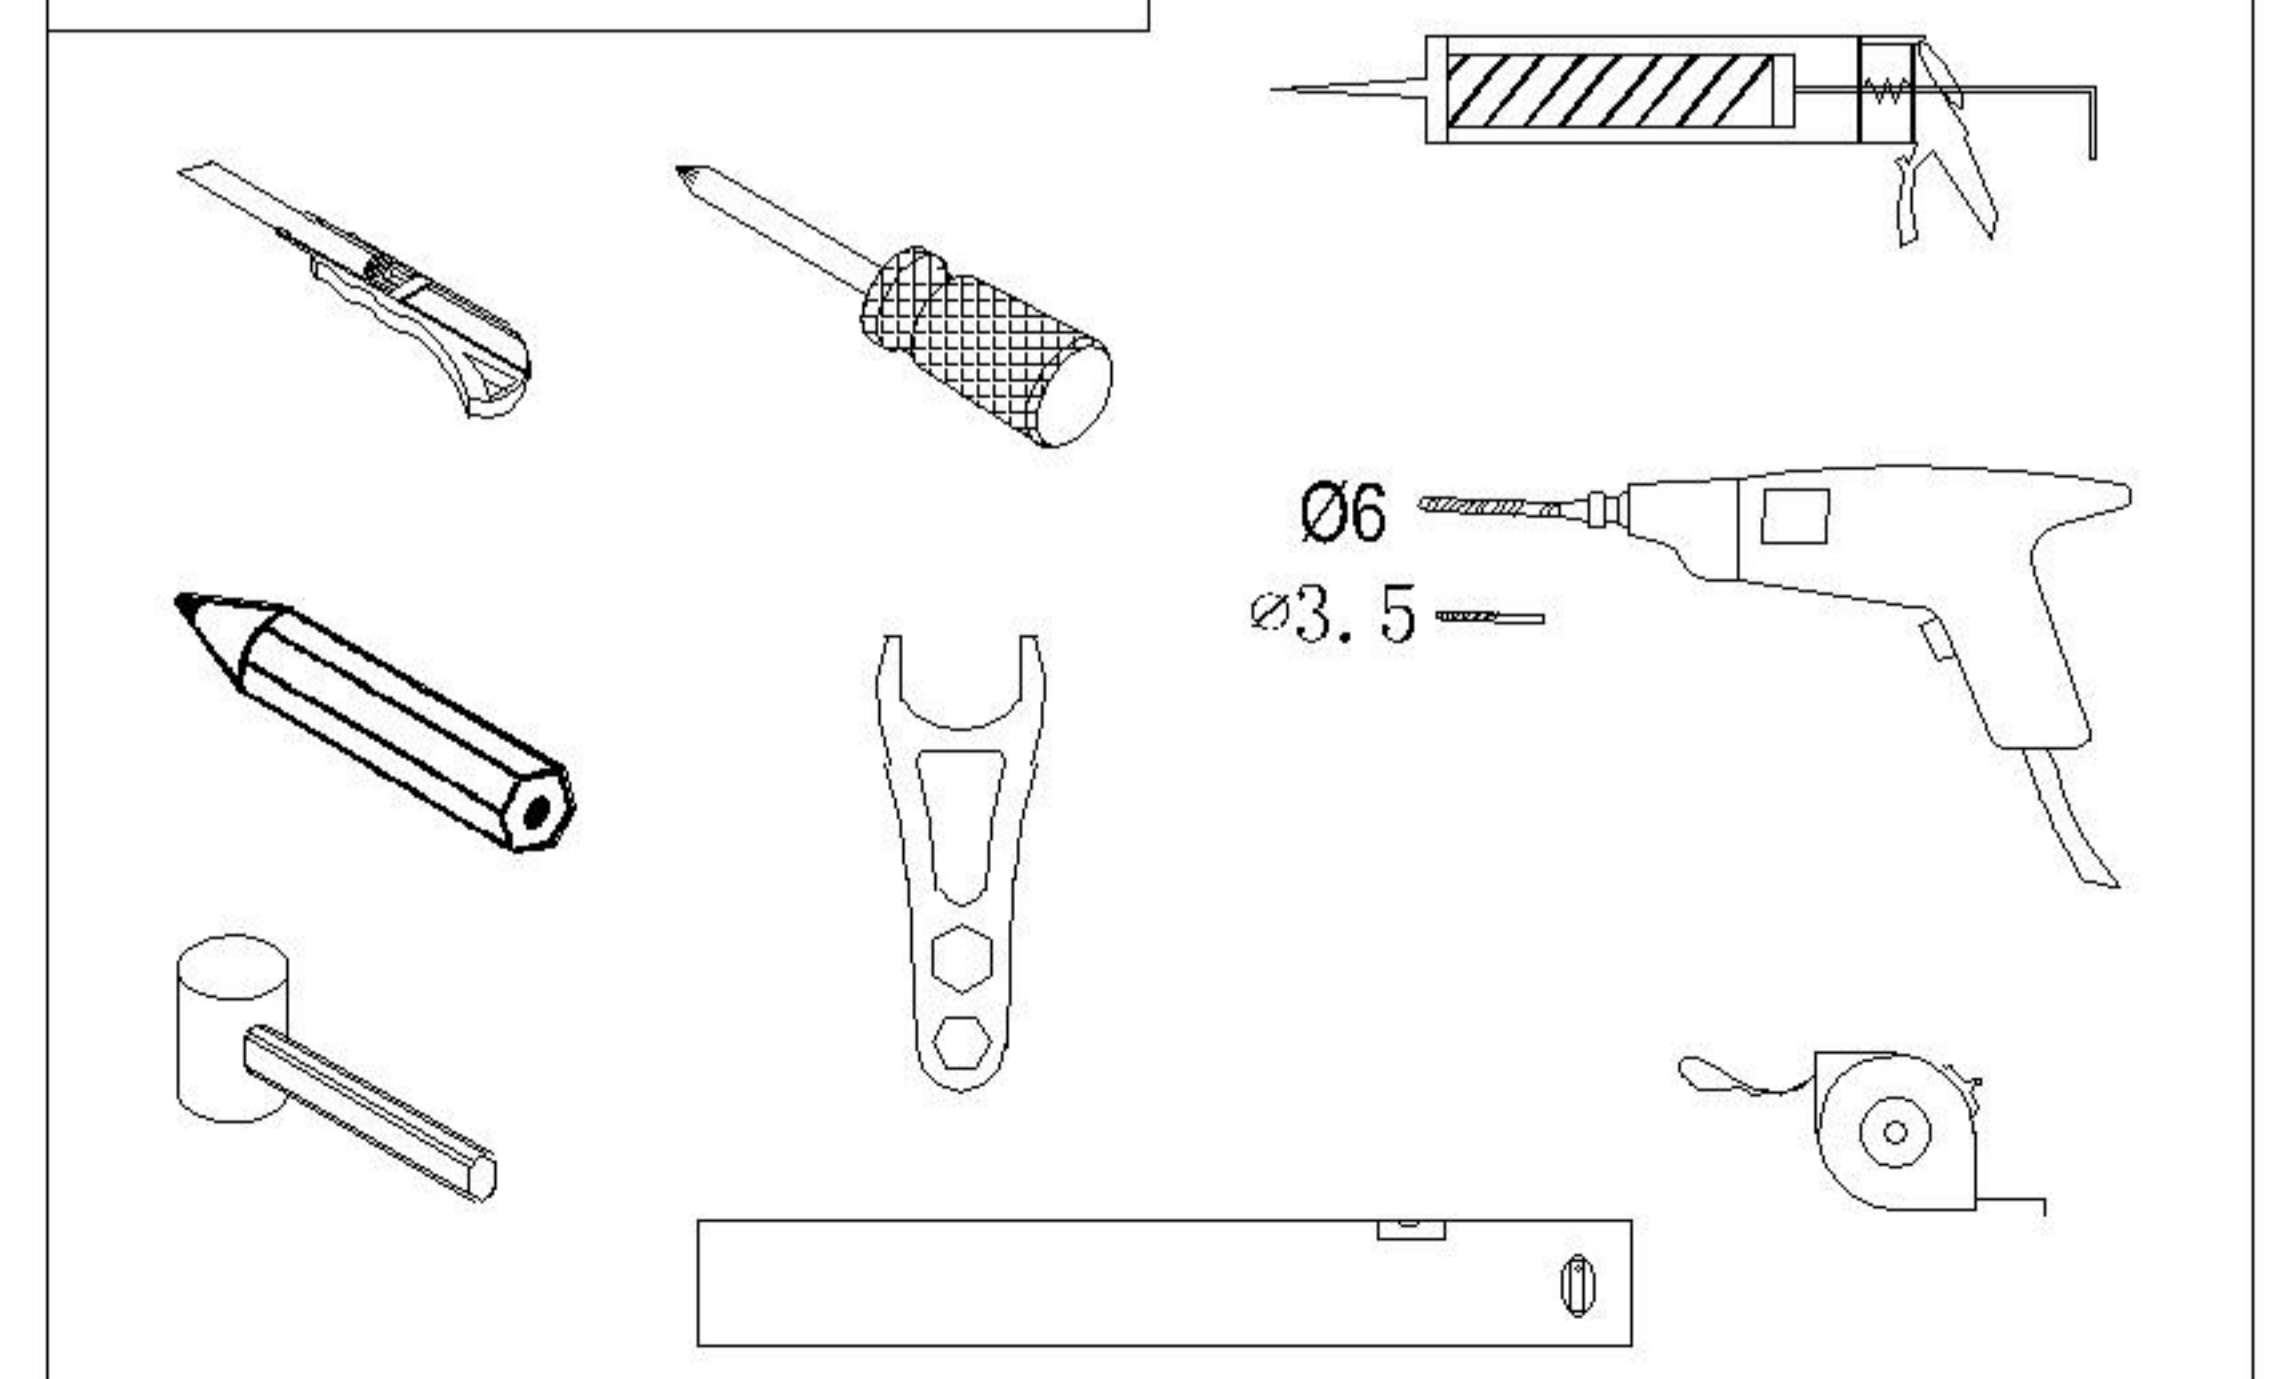

N8CRN N9CRN INSTALLATION MANUAL

1 13Pcs	2 2Pcs	3 ST4*30 13Pcs	4 2Pcs
5 4Pcs	6 6Pcs	7 2Pcs	8 2Pcs
9 4Pcs	10 4Pcs	11 L R 2Pcs	12 2Pcs
13 2Pcs	14 L R 2Pcs	15 2Pcs	16 2Pcs
17 1Pcs	18 2Pcs	19 4Pcs	20 1Pcs

Tools:

4

5

Care Instructions:
 Do not use your shower enclosure within 24 hours of assembly . Do not use caustic cleaning products or abrasive material when cleaning your shower enclosure.