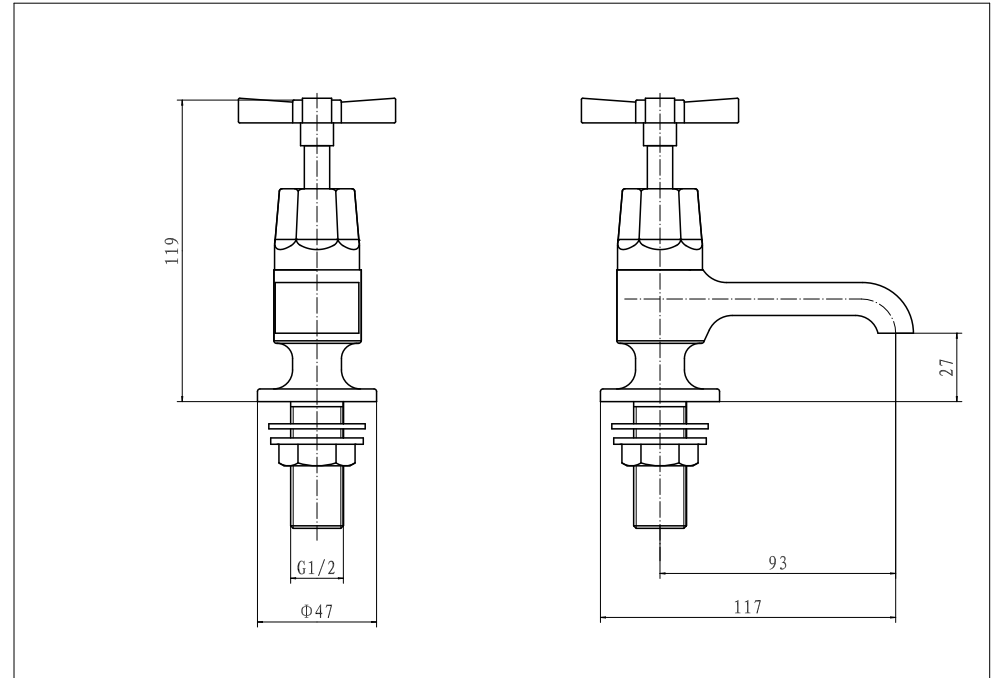

# BASIN TAPS

Art NO: ADE004

## Technique drawing

## Explosion drawing