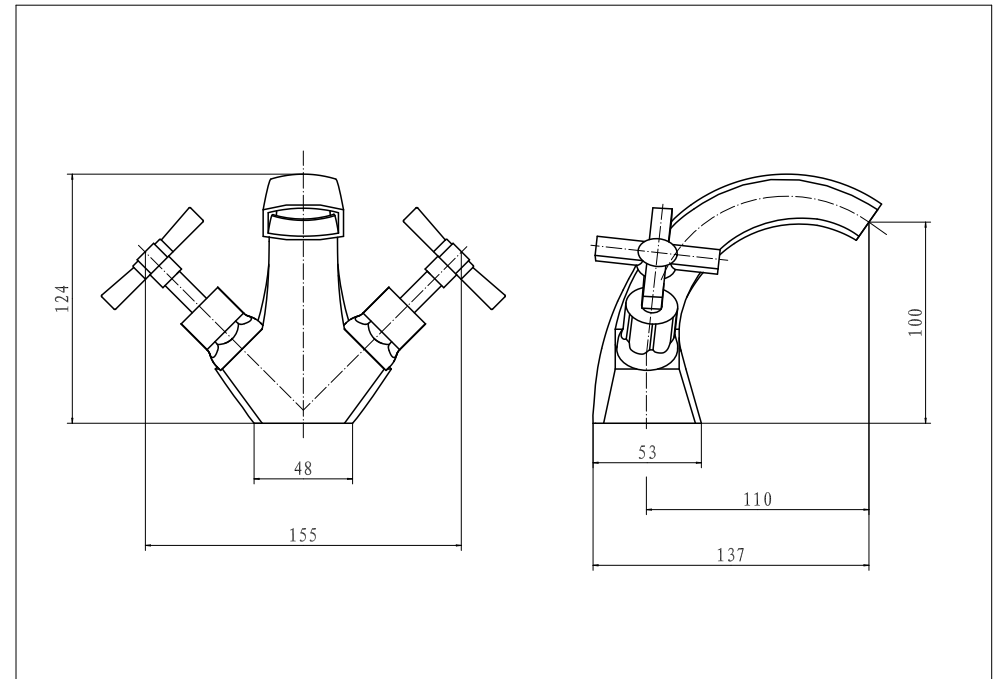

ART DECO MONO BASIN MIXER WITH POP UP WASTE

Art NO: ADE001

Installation

Technique drawing

Explosion drawing