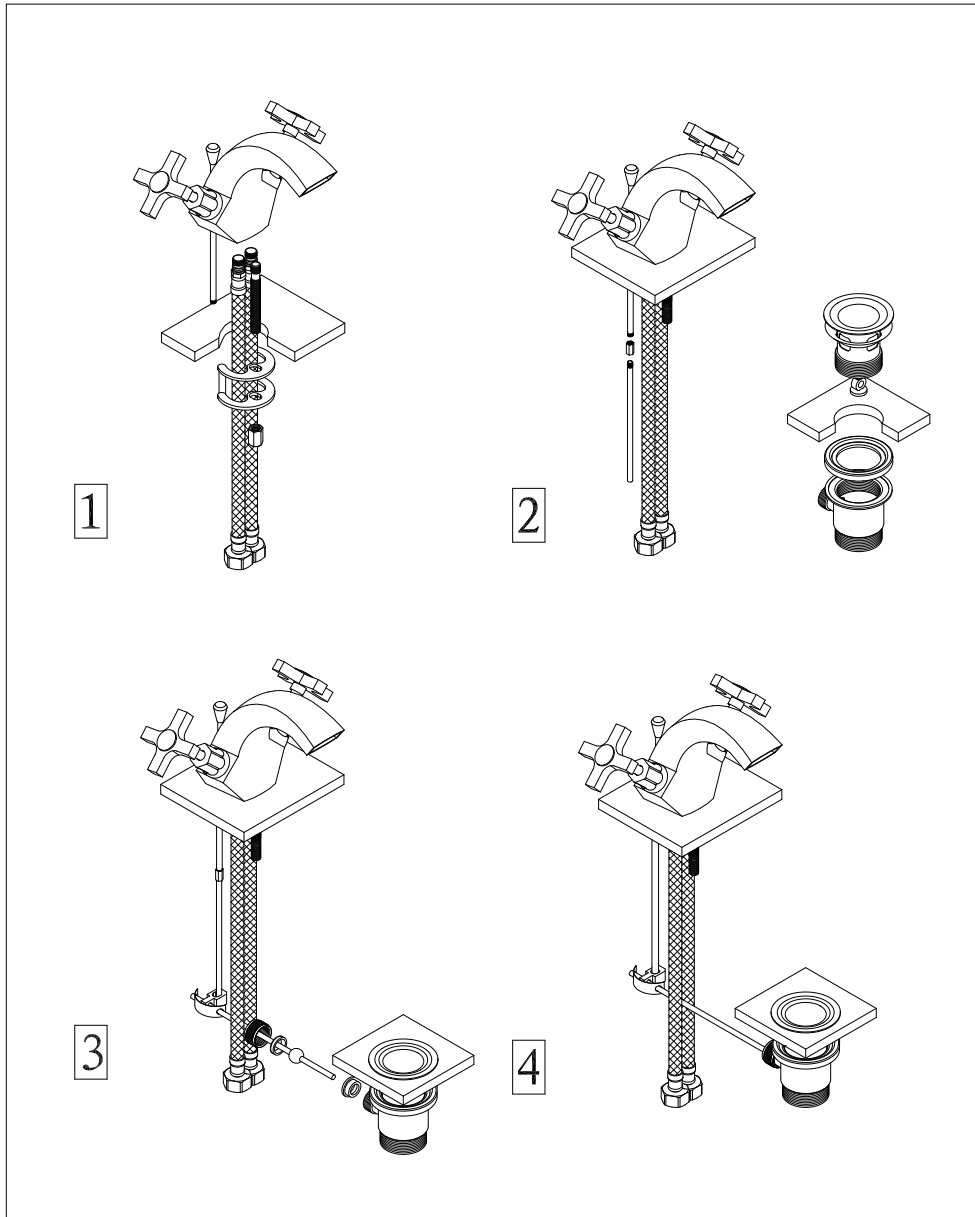

ART DECO MONO BASIN MIXER WITH POP UP WASTE

Art NO: ADE001

Installation

Technique drawing

Explosion drawing