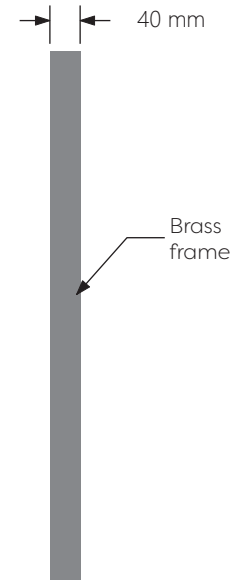

## Schematic Diagram

**YW-LQ702**

Mirror Weight (kg)	5.20kg
Mirror+Box Weight (kg)	7.70kg
Light Source	LED
Light source average span	50K HOURS
Total Rated Wattage (W)	28W
Lumens (Lm)	1594
Kelvins (K)	6000K

## Data Reference

Front view

Side view

Back view

Bottom view