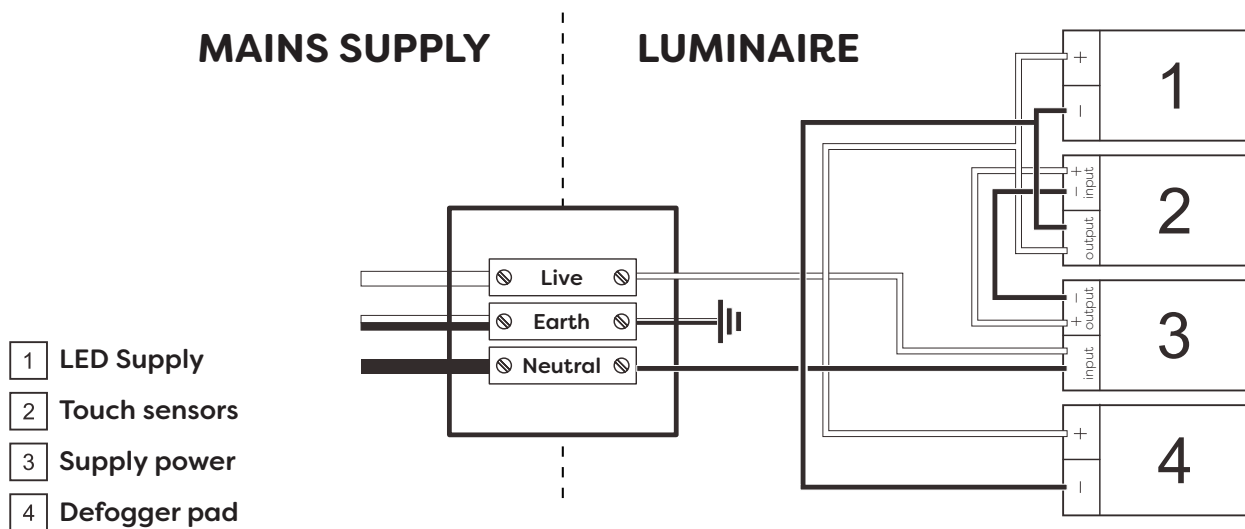

# Technical Details

## Schematic Diagram

**YW-LQ702**

Mirror Weight (kg)	5.20kg
Mirror+Box Weight (kg)	7.70kg
Light Source	LED
Light source average span	50K HOURS
Total Rated Wattage (W)	28W
Lumens (Lm)	1594
Kelvins (K)	6000K

## Data Reference

Front view

Side view

Back view

Bottom view