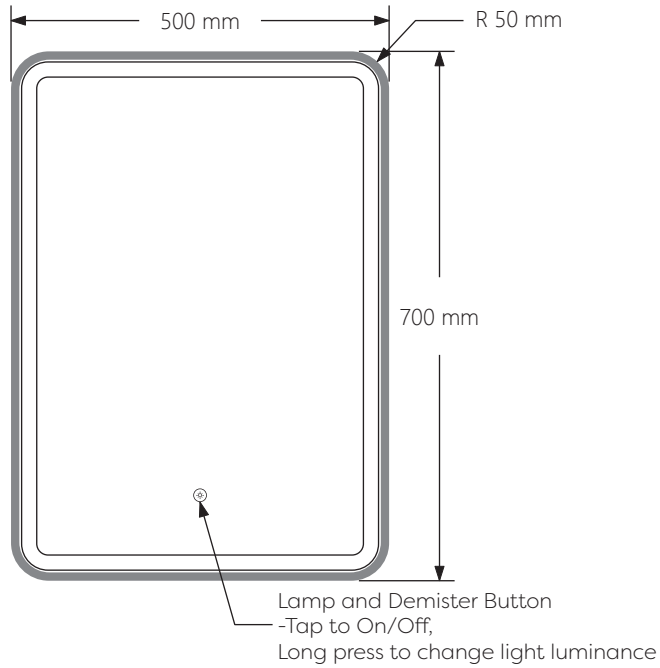

## Schematic Diagram

**YW-LQ702**

Mirror Weight (kg)	5.20kg
Mirror+Box Weight (kg)	7.70kg
Light Source	LED
Light source average span	50K HOURS
Total Rated Wattage (W)	28W
Lumens (Lm)	1594
Kelvins (K)	6000K

## Data Reference

Front view

Side view

Back view

Bottom view