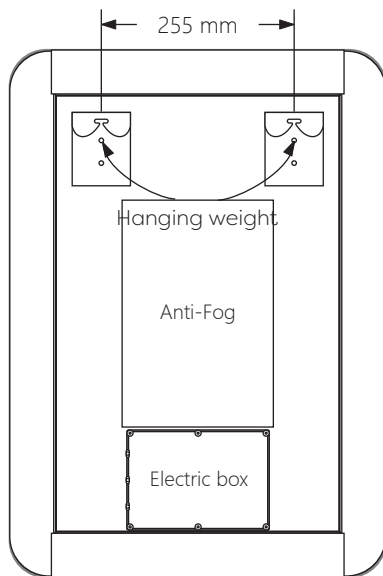

## Schematic Diagram

**YW-LQ702**

Mirror Weight (kg)	5.20kg
Mirror+Box Weight (kg)	7.70kg
Light Source	LED
Light source average span	50K HOURS
Total Rated Wattage (W)	28W
Lumens (Lm)	1594
Kelvins (K)	6000K

# Technical Details

## Data Reference

Front view

Side view

Back view

Bottom view