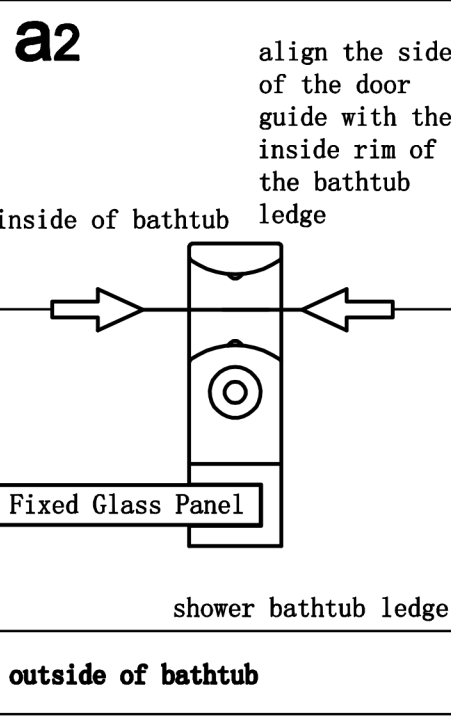

## INSTALLATION MANUAL

1  D6X25 6Pcs	2 + 4  B1-X01 1Pair	3  B1-X02 1Pair	ST4X30  ST4X30 6Pcs
5  B1-D03 2Pcs	6  B1-Z01 1Pc	7  B1-Z01 1Pc	8  6mm 1Pc
9  B1-H01 1Pc	10  B1-Z02 2Pcs	11  B1-D04 2Pcs	12  6mm 1Pc
13  B1-X03 1Pc	14  B1-X04 1Pc	15  B1-H06 1Pc	16  B1-V01 1Pc
17  B1-D07 2Pcs	18  B1-V02 1Pc	19  B1-X05 1Pc	<b>Tools:</b>

2

3

4

5

Rotate the adjustment disk of the 2 rollers to raise or to lower the door slightly with help from an allen key.

j

h

Care Instructions: