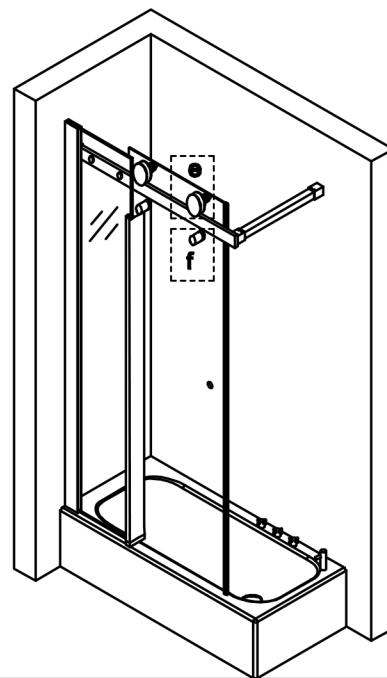

## INSTALLATION MANUAL

1  D6X25 6Pcs	2 + 4  B1-X01 1Pair	3  B1-X02 1Pair	ST4X30  ST4X30 6Pcs
5  B1-D03 2Pcs	6  B1-Z01 1Pc	7  B1-Z01 1Pc	8  6mm 1Pc
9  B1-H01 1Pc	10  B1-Z02 2Pcs	11  B1-D04 2Pcs	12  6mm 1Pc
13  B1-X03 1Pc	14  B1-X04 1Pc	15  B1-H06 1Pc	16  B1-V01 1Pc
17  B1-D07 2Pcs	18  B1-V02 1Pc	19  B1-X05 1Pc	<b>Tools:</b>

2

3

4

5

Rotate the adjustment disk of the 2 rollers to raise or to lower the door slightly with help from an allen key.

j

h

Care Instructions: