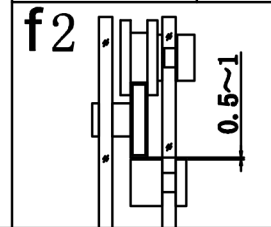

## INSTALLATION MANUAL

1  D6X25 6Pcs	2 + 4  B1-X01 1Pair	3  B1-X02 1Pair	ST4X30  ST4X30 6Pcs
5  B1-D03 2Pcs	6  B1-Z01 1Pc	7  B1-Z01 1Pc	8  6mm 1Pc
9  B1-H01 1Pc	10  B1-Z02 2Pcs	11  B1-D04 2Pcs	12  6mm 1Pc
13  B1-X03 1Pc	14  B1-X04 1Pc	15  B1-H06 1Pc	16  B1-V01 1Pc
17  B1-D07 2Pcs	18  B1-V02 1Pc	19  B1-X05 1Pc	<b>Tools:</b>

2

3

4

5

Rotate the adjustment disk of the 2 rollers to raise or to lower the door slightly with help from an allen key.

j

h

Care Instructions: