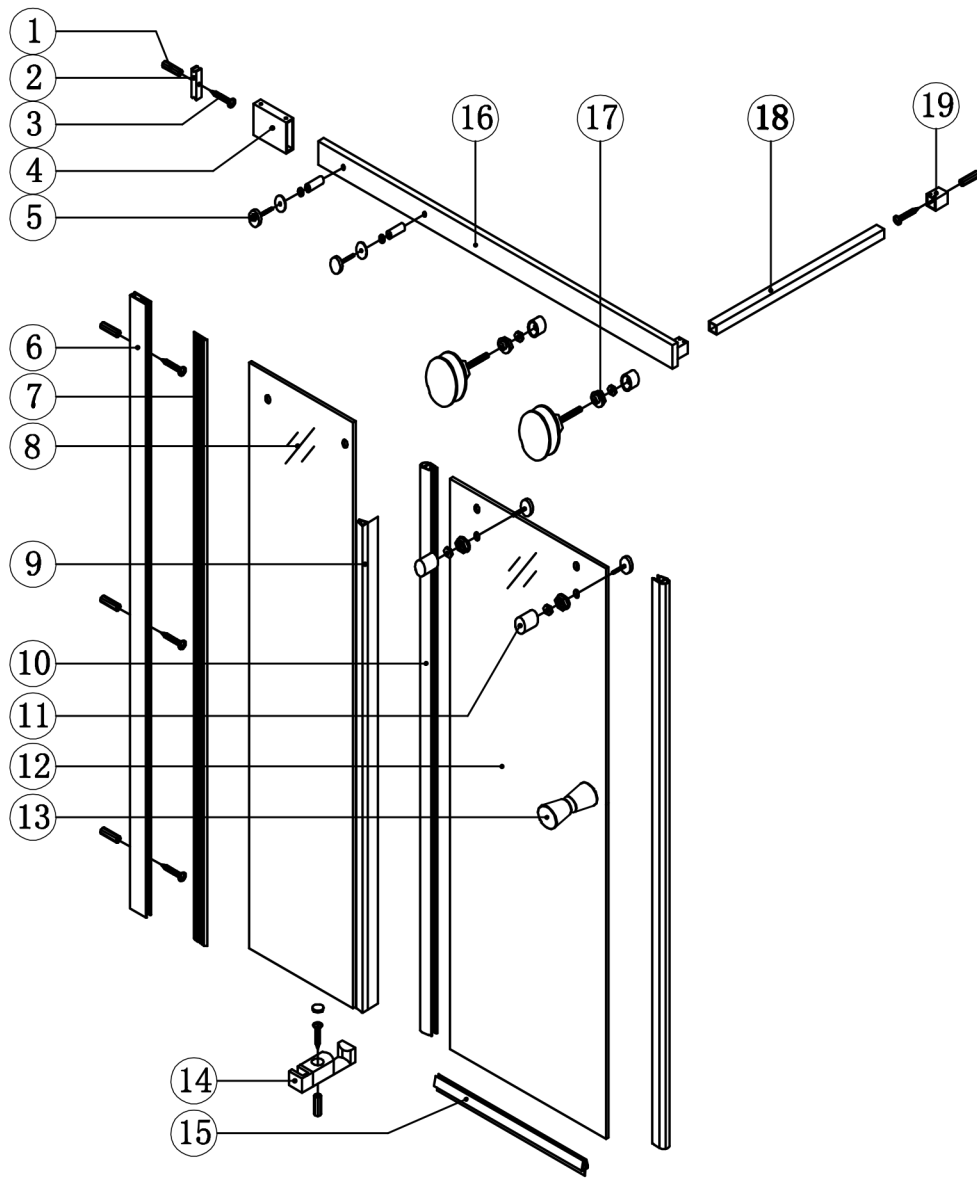

# Nova sliding bath screen

## INSTALLATION MANUAL

1  D6X25 6Pcs	2 + 4  B1-X01 1Pair	3  B1-X02 1Pair	ST4X30  ST4X30 6Pcs
5  B1-D03 2Pcs	6  B1-Z01 1Pc	7  B1-Z01 1Pc	8  6mm 1Pc
9  B1-H01 1Pc	10  B1-Z02 2Pcs	11  B1-D04 2Pcs	12  6mm 1Pc
13  B1-X03 1Pc	14  B1-X04 1Pc	15  B1-H06 1Pc	16  B1-V01 1Pc
17  B1-D07 2Pcs	18  B1-V02 1Pc	19  B1-X05 1Pc	<b>Tools:</b>

2

3

4

5

Rotate the adjustment disk of the 2 rollers to raise or to lower the door slightly with help from an allen key.

j

h

Care Instructions: