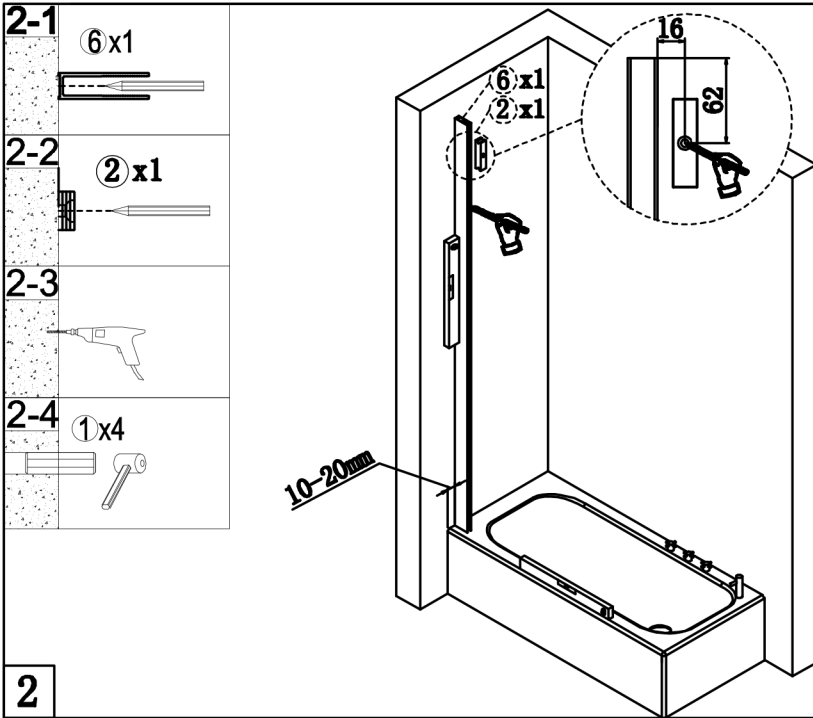

# Nova sliding bath screen

## INSTALLATION MANUAL

1  D6X25 6Pcs	2 + 4  B1-X01 1Pair	3  B1-X02 1Pair	ST4X30  ST4X30 6Pcs
5  B1-D03 2Pcs	6  B1-Z01 1Pc	7  B1-Z01 1Pc	8  6mm 1Pc
9  B1-H01 1Pc	10  B1-Z02 2Pcs	11  B1-D04 2Pcs	12  6mm 1Pc
13  B1-X03 1Pc	14  B1-X04 1Pc	15  B1-H06 1Pc	16  B1-V01 1Pc
17  B1-D07 2Pcs	18  B1-V02 1Pc	19  B1-X05 1Pc	<b>Tools:</b>

2

3

4

5

Rotate the adjustment disk of the 2 rollers to raise or to lower the door slightly with help from an allen key.

j

h

Care Instructions: