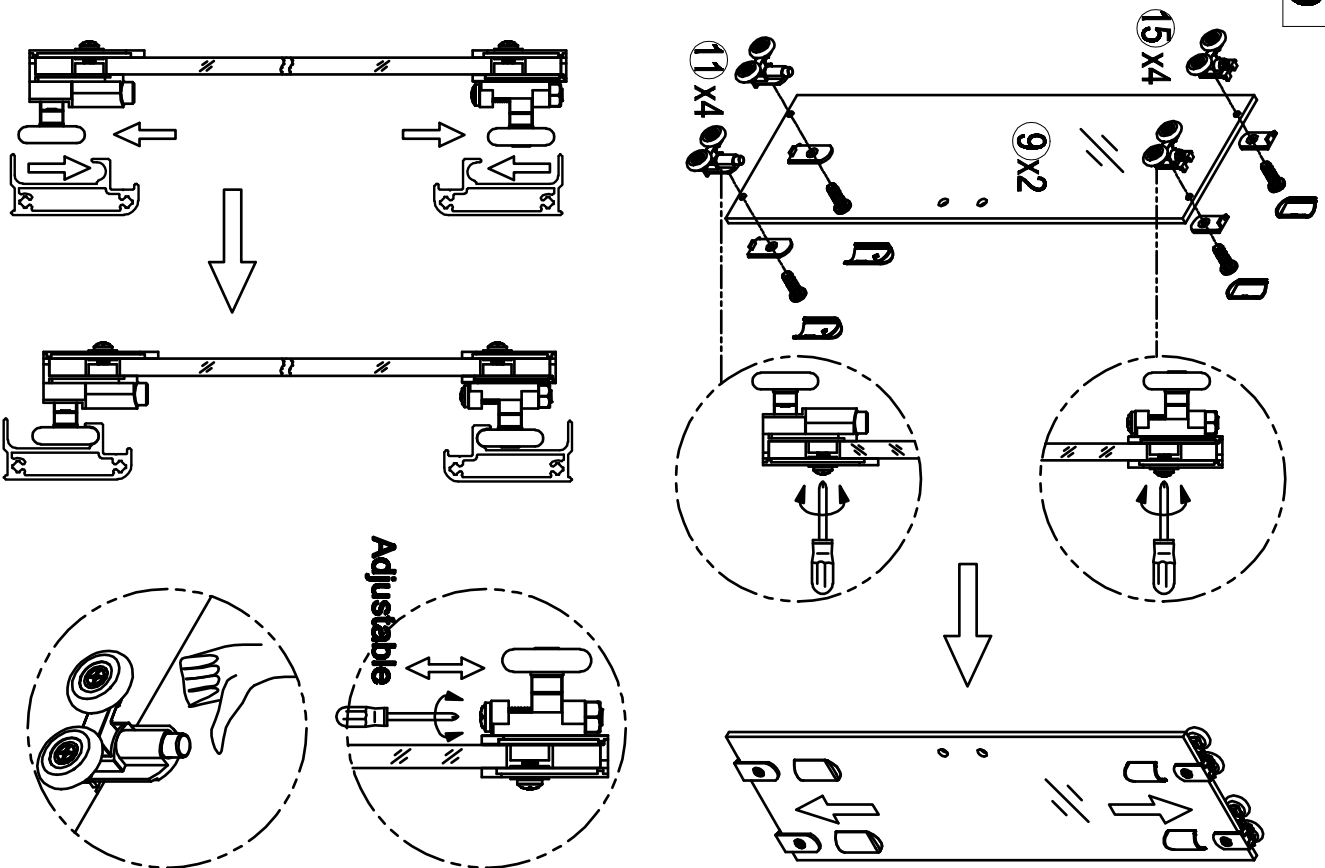

INSTALLATION MANUAL

1		6Pcs	1872mm	2	ST4X30 	14Pcs	3	ST4X12 	10Pcs	4		16Pcs	5		2Pcs	6		2Pcs	7		2Pcs	1810mm			
8		2Pcs	15		2Pcs	10		2Pcs	11		4Pcs	12		2Pairs	13		8Pcs	14		4Pcs	Optional parts	21		2Pcs	Optional parts
15		4Pcs	16		4Pcs	17		1Pairs	18		2Pcs	19		4Pcs	20		6Pcs	21		2Pcs	Optional parts	Optional parts	Optional parts		
800*800		900*900		TOOLS:																					
CRF-6W22		CRF-6W23		         																					

Ø6mm

Ø3.2mm

	L	W
800*800	760-780	760-780
900*900	860-880	860-880

3

4

5

6

7-a

Without concealed profile

7-b

With concealed profile

Care Instructions:
 Do not use your shower enclosure within 24 hours of assembly.
 Do not use caustic cleaning products or abrasive material when cleaning your shower enclosure.