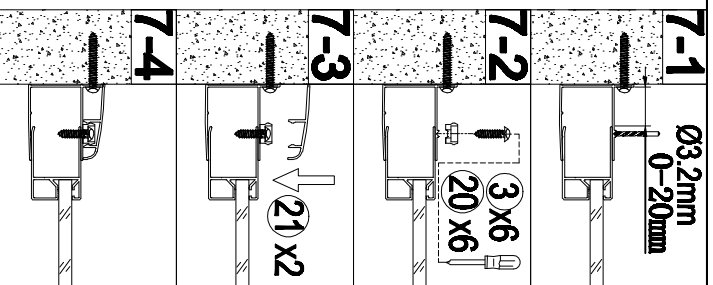

7-b

With concealed profile