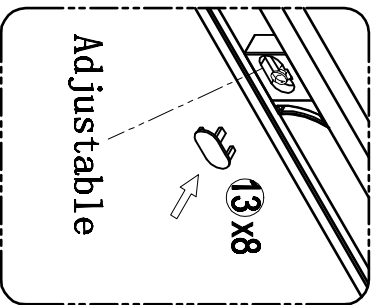

7-a

Without concealed profile