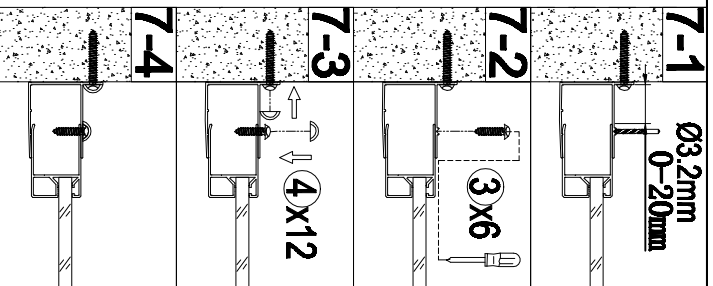

7-a

Without concealed profile