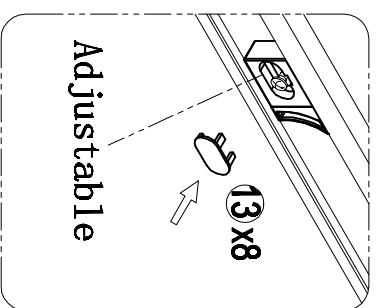

7-b

With concealed profile