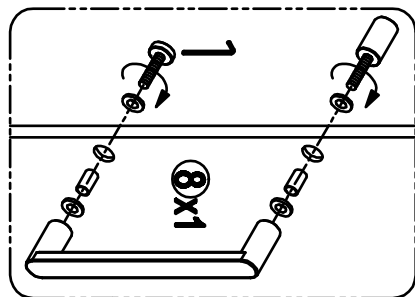

2

2

**3-a**

**3-a**

**Without  
concealed profile**

**Without  
concealed profile**

3-b

3-b

With concealed profile

With concealed profile

4

4

**Care Instructions:**  
Do not use your shower enclosure within 24 hours of assembly.  
Do not use caustic cleaning products or abrasive material when cleaning your shower enclosure.