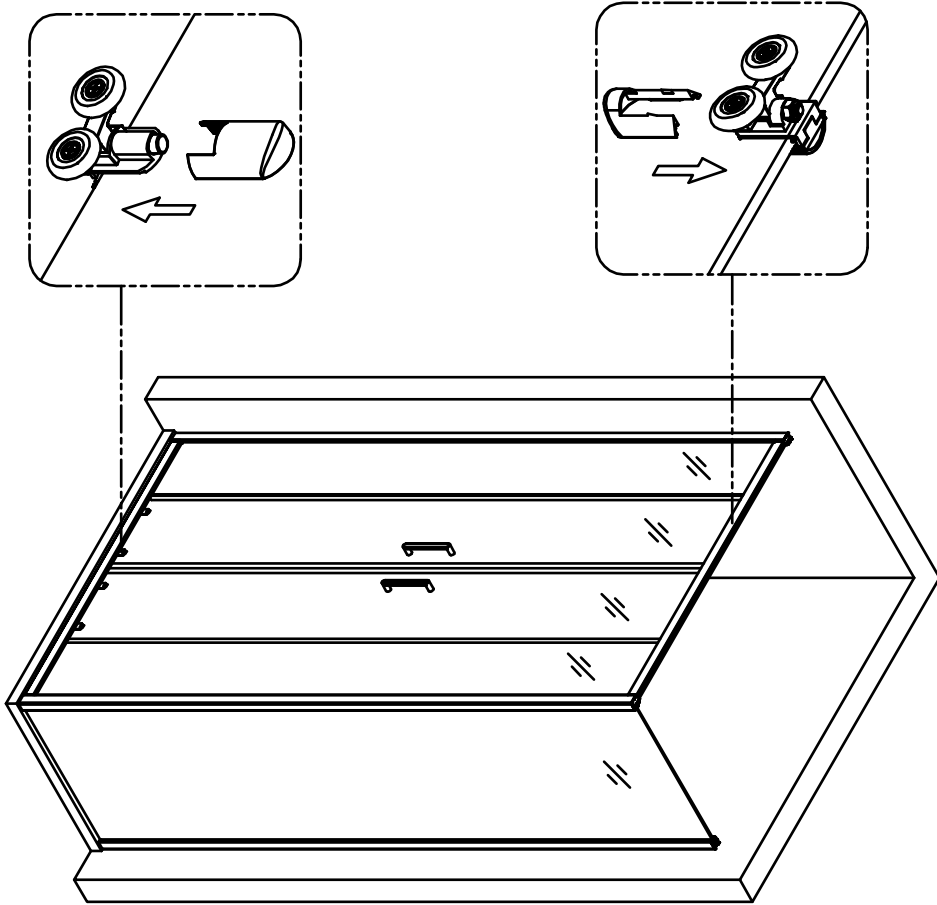

7-b

With concealed profile

With concealed profile

7-b

Care Instructions:
Do not use your shower enclosure within 24 hours of assembly.
Do not use caustic cleaning products or abrasive material when cleaning your shower enclosure.