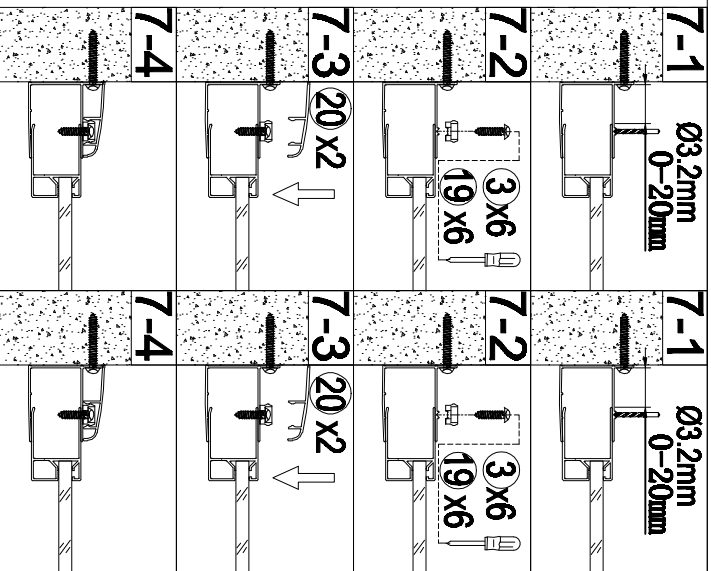

7-b

With concealed profile