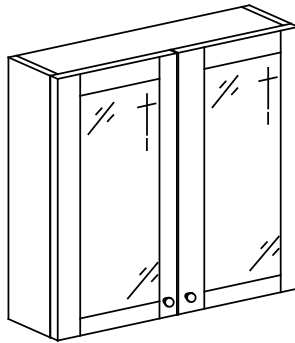

Installation Manual

Tools List

Φ8

Φ8

Parts List

Fixed System1

Mirrored Cabinet

Fixed Accessories

2*

Φ4*50

Φ8*40

Parts List

Fixed System 2

Side Cabinet

Fixed Accessories

1*

φ4*50

φ8*40

Hinge adjust detail

L

R