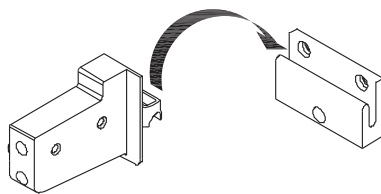

2*

Φ4*50

Φ8*40

Parts List

Fixed System 2

Side Cabinet

Fixed Accessories

1*

φ4*50

φ8*40

Hinge adjust detail

L

R