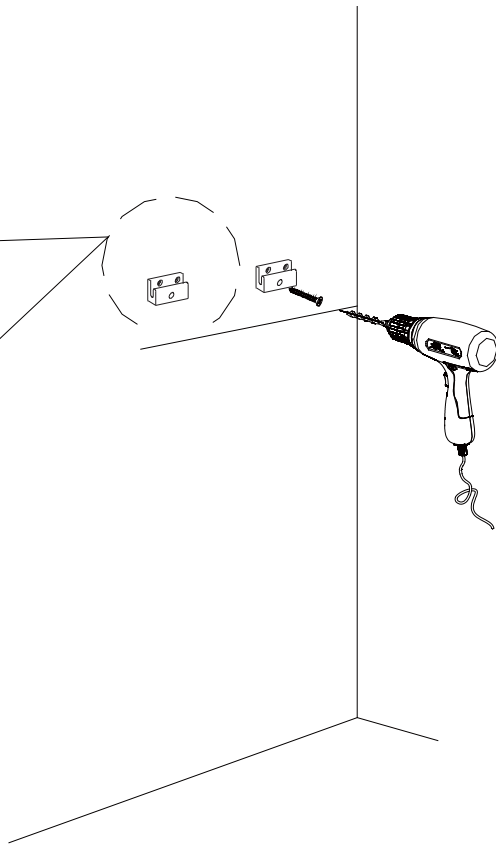

Installation Manual

Tools List

Φ8

Φ8

Parts List

Fixed System1

Mirrored Cabinet

Fixed Accessories

2*

Φ4*50

Φ8*40

Parts List

Fixed System 2

Side Cabinet

Fixed Accessories

1*

φ4*50

φ8*40

Hinge adjust detail

L

R