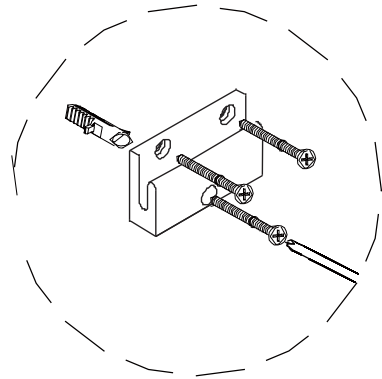

2*

Φ4*50

Φ8*40

Parts List

Fixed System 2

Side Cabinet

Fixed Accessories

1*

φ4*50

φ8*40

Hinge adjust detail

L

R