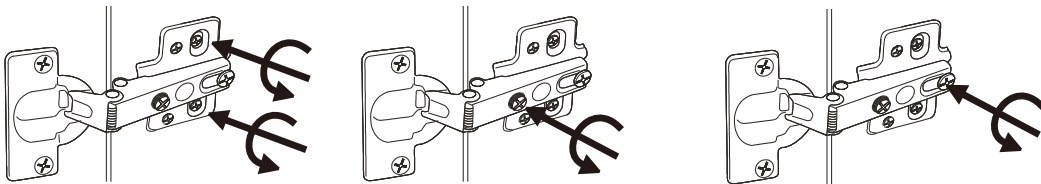

2*

Φ4*50

Φ8*40

Parts List

Fixed System 2

Side Cabinet

Fixed Accessories

1*

φ4*50

φ8*40

Hinge adjust detail

L

R