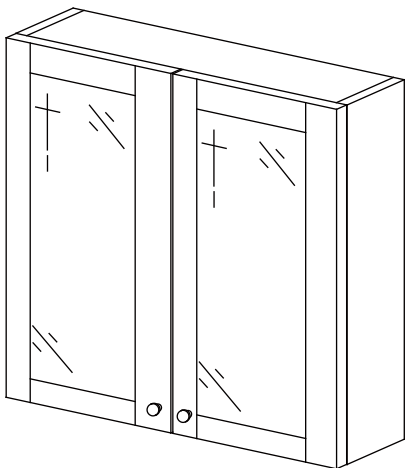

Installation Manual

Tools List

Φ8

Φ8

Parts List

Fixed System1

Mirrored Cabinet

Fixed Accessories

2*

Φ4*50

Φ8*40

Parts List

Fixed System 2

Side Cabinet

Fixed Accessories

1*

φ4*50

φ8*40

Hinge adjust detail

L

R