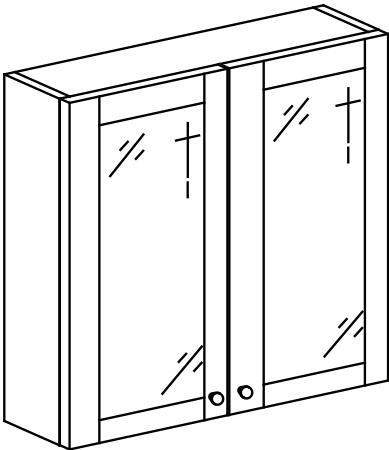

Installation Manual

Tools List

Φ8

Φ8

Parts List

Fixed System1

Mirrored Cabinet

Fixed Accessories

2*

Φ4*50

Φ8*40

Parts List

Fixed System 2

Side Cabinet

Fixed Accessories

1*

φ4*50

φ8*40

Hinge adjust detail

L

R