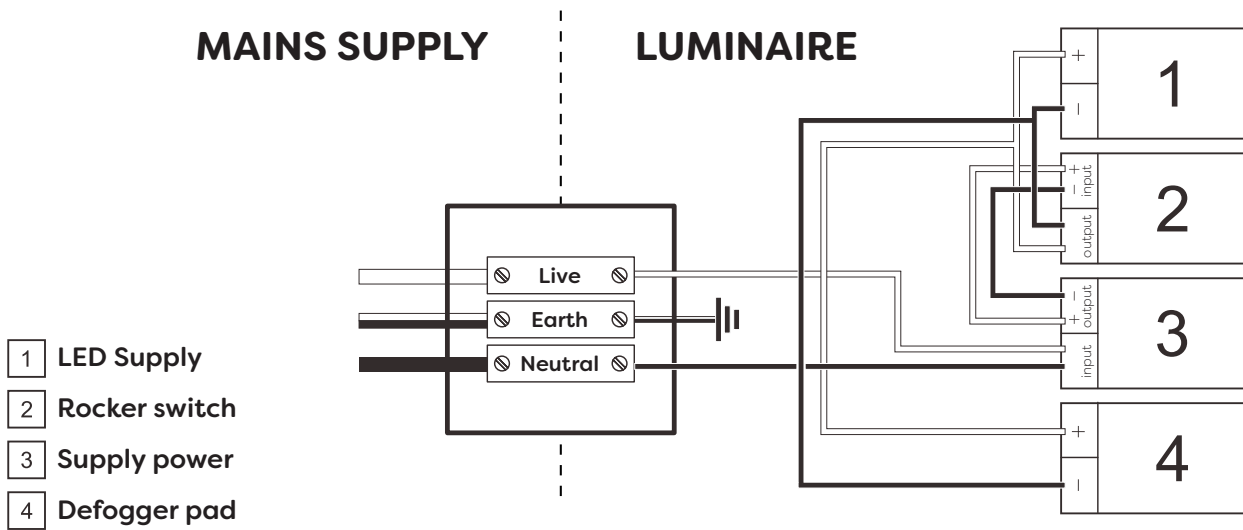

Technical Details

Schematic Diagram

YW-MIRO03A

Mirror Weight (kg)	5.50kg
Mirror+Box Weight (kg)	7.40kg
Light Source	LED
Light source average span	50K HOURS
Total Rated Wattage (W)	16W
Lumens (Lm)	424
Kelvins (K)	6000K

FEATURES
ROCKER SWITCH
DEMISTER
SHAVER SOCKET

Technical Details

Data Reference

Front view

Side view

Back view

Bottom view