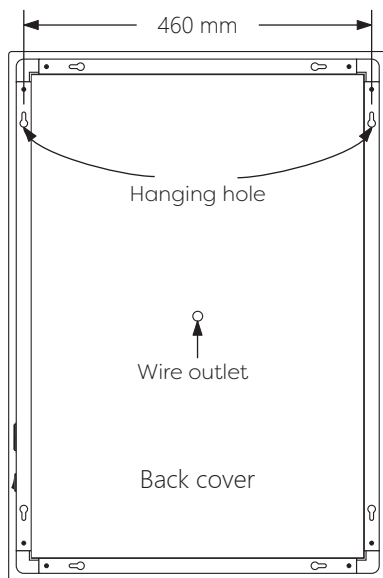

Technical Details

Schematic Diagram

YW-MIRO03A

Mirror Weight (kg)	5.50kg
Mirror+Box Weight (kg)	7.40kg
Light Source	LED
Light source average span	50K HOURS
Total Rated Wattage (W)	16W
Lumens (Lm)	424
Kelvins (K)	6000K

FEATURES
ROCKER SWITCH
DEMISTER
SHAVER SOCKET

Technical Details

Data Reference

Front view

Side view

Back view

Bottom view