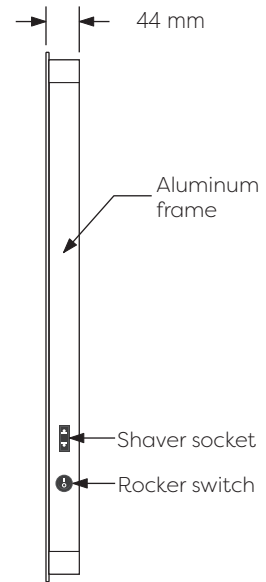

Technical Details

Schematic Diagram

YW-MIRO03A

Mirror Weight (kg)	5.50kg
Mirror+Box Weight (kg)	7.40kg
Light Source	LED
Light source average span	50K HOURS
Total Rated Wattage (W)	16W
Lumens (Lm)	424
Kelvins (K)	6000K

FEATURES
ROCKER SWITCH
DEMISTER
SHAVER SOCKET

Technical Details

Data Reference

Front view

Side view

Back view

Bottom view