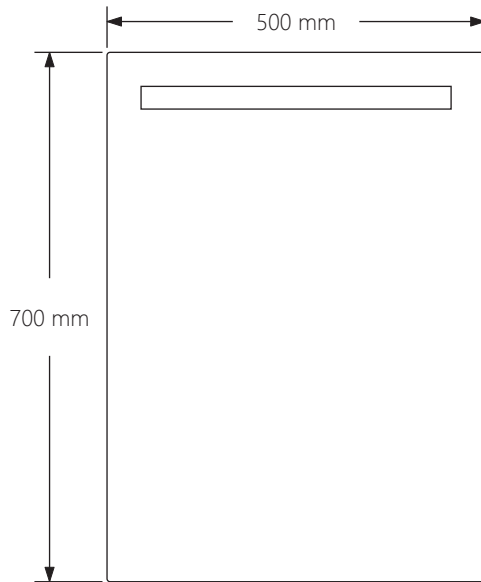

Technical Details

Schematic Diagram

YW-MIRO03A

Mirror Weight (kg)	5.50kg
Mirror+Box Weight (kg)	7.40kg
Light Source	LED
Light source average span	50K HOURS
Total Rated Wattage (W)	16W
Lumens (Lm)	424
Kelvins (K)	6000K

FEATURES
ROCKER SWITCH
DEMISTER
SHAVER SOCKET

Technical Details

Data Reference

Front view

Side view

Back view

Bottom view