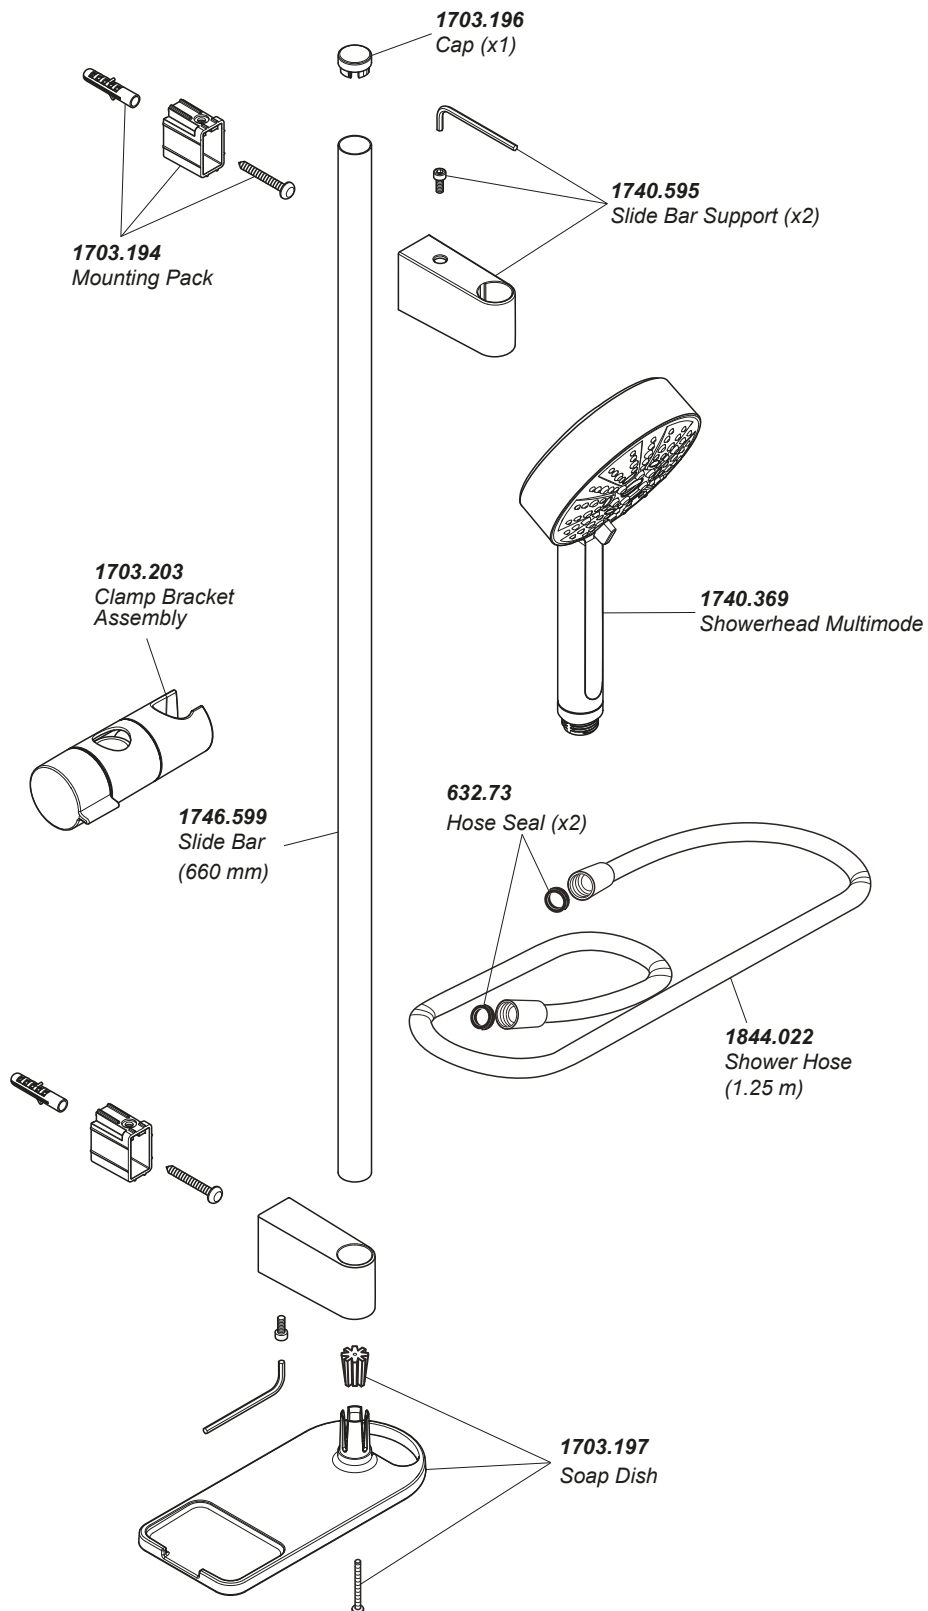

Mira Decor

Electric Shower

1.1894.007	J10K	8.5 kW	White
1.1894.001	J10K	8.5 kW	Warm Silver
1.1894.004	J10K	8.5 kW	Black Onyx
1.1894.008	J10L	9.5 kW	White
1.1894.002	J10L	9.5 kW	Warm Silver
1.1894.005	J10L	9.5 kW	Black Onyx

1693.331 Component Pack (Not illustrated)
1788.432 Wire Pack (Not illustrated)
1788.436 Screw Pack (Not illustrated)

Mira electric showers are provided with two years warranty and fittings with a one year warranty. Spare parts are available free of charge during that period with a valid proof of purchase. For showers outside of the warranty period, spare parts are available to purchase direct, alternatively we have Mira technicians who can repair your shower for you. For further information visit www.mirashowers.co.uk or to check availability of spare parts for this shower or enquire about our repair service please contact our customer service on 0800 001 4040.

1366135-W8-A

Mira Decor

Shower Fittings

Mira electric showers are provided with two years warranty and fittings with a one year warranty. Spare parts are available free of charge during that period with a valid proof of purchase. For showers outside of the warranty period, spare parts are available to purchase direct, alternatively we have Mira technicians who can repair your shower for you. For further information visit www.mirashowers.co.uk or to check availability of spare parts for this shower or enquire about our repair service please contact our customer service on 0800 001 4040.

1366135-W8-A

mira
SHOWERS