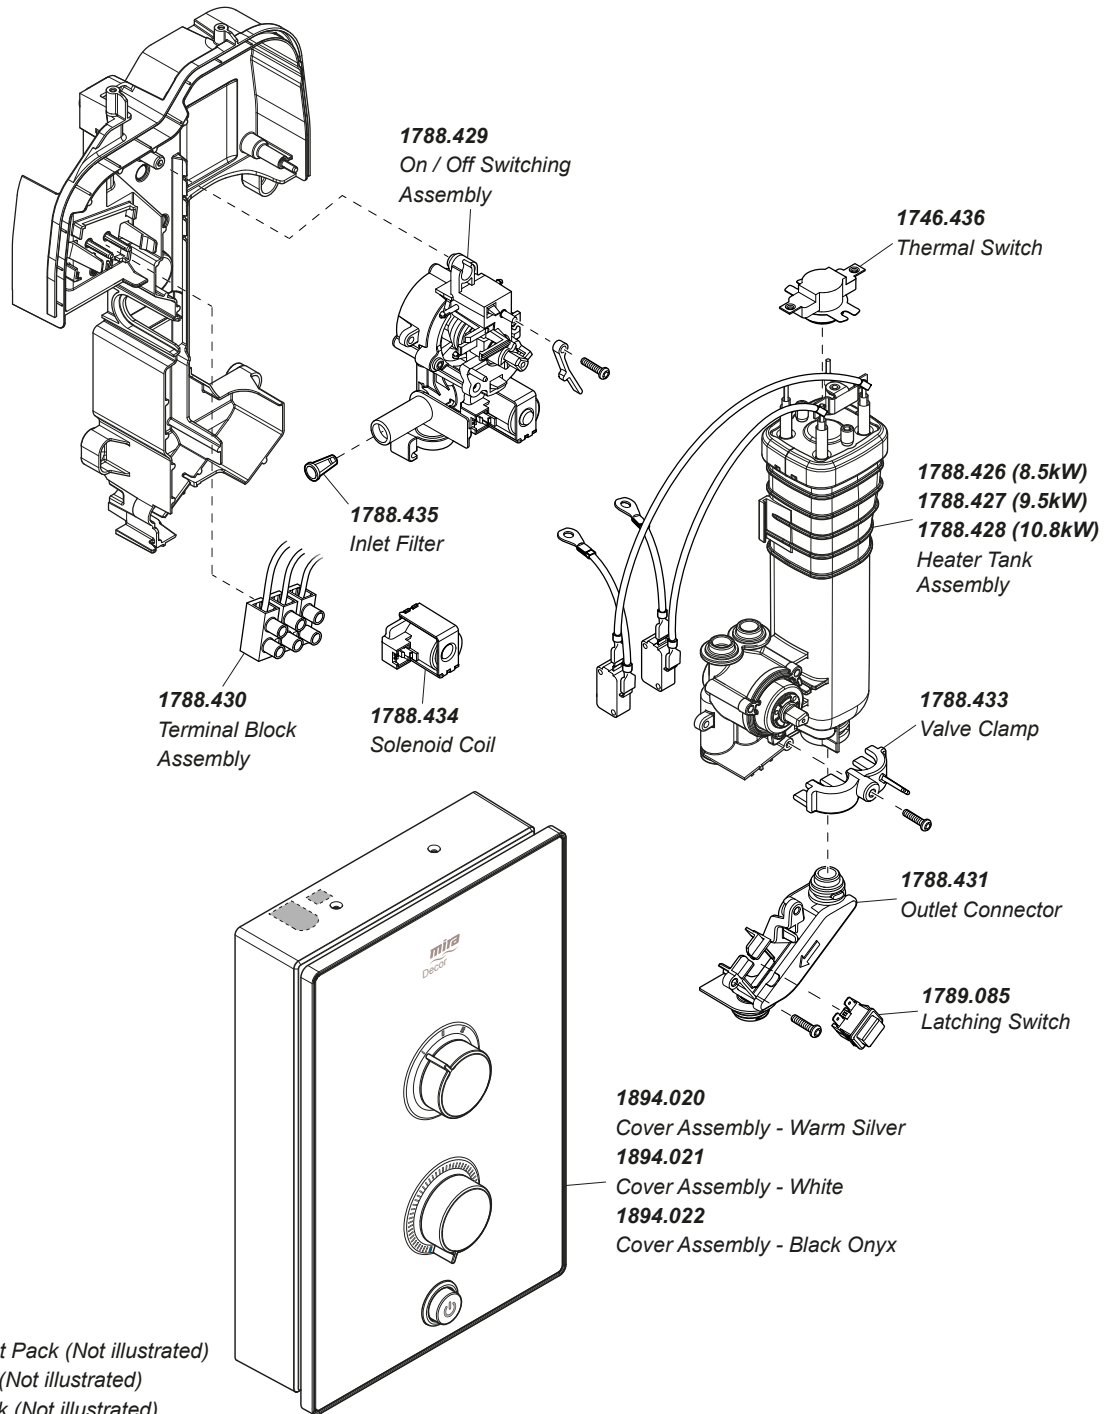

Mira Decor

Electric Shower

1.1894.007	J10K	8.5 kW	White
1.1894.001	J10K	8.5 kW	Warm Silver
1.1894.004	J10K	8.5 kW	Black Onyx
1.1894.008	J10L	9.5 kW	White
1.1894.002	J10L	9.5 kW	Warm Silver
1.1894.005	J10L	9.5 kW	Black Onyx

1693.331 Component Pack (Not illustrated)
1788.432 Wire Pack (Not illustrated)
1788.436 Screw Pack (Not illustrated)

Mira electric showers are provided with two years warranty and fittings with a one year warranty. Spare parts are available free of charge during that period with a valid proof of purchase. For showers outside of the warranty period, spare parts are available to purchase direct, alternatively we have Mira technicians who can repair your shower for you. For further information visit www.mirashowers.co.uk or to check availability of spare parts for this shower or enquire about our repair service please contact our customer service on 0800 001 4040.