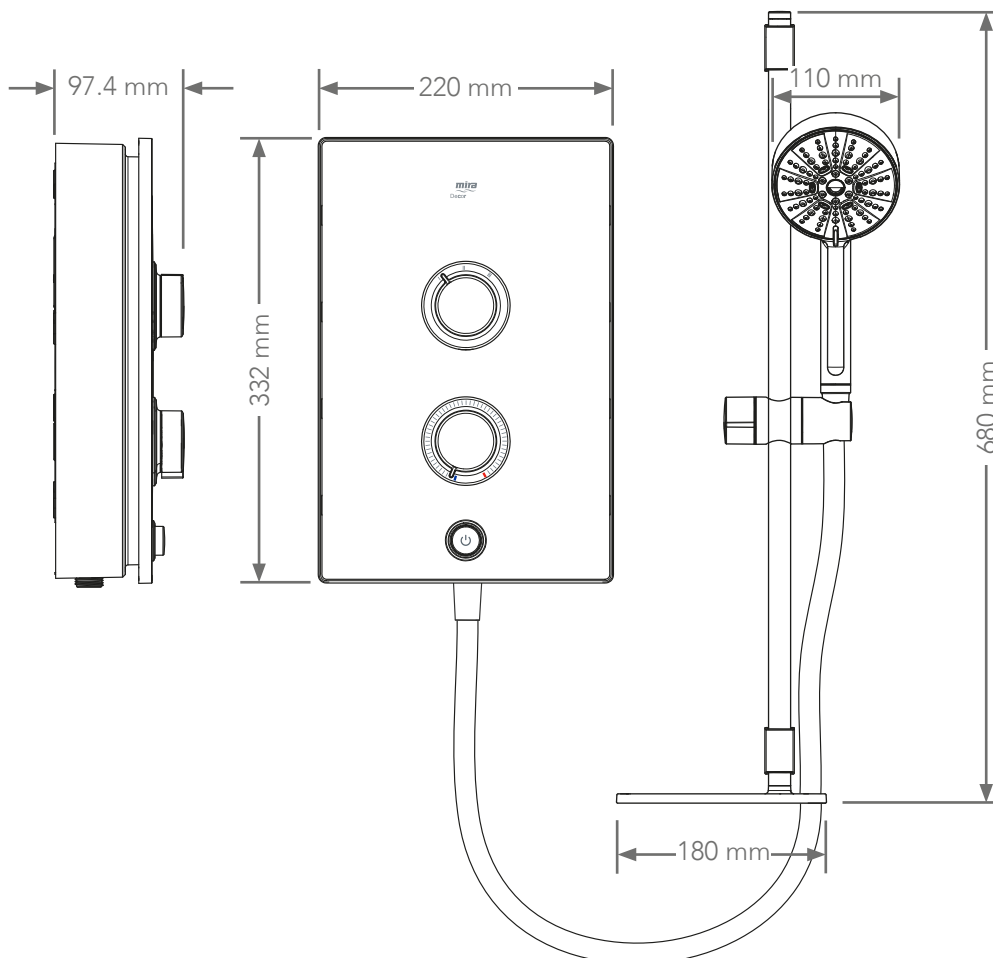

#### Easy to fit

Retrofits onto inlets of most Mira electric showers

Left-hand water and cable entry points

## Dimensions

To download other resources, and for more information and advice on our products just visit: [www.mirashowers.co.uk](http://www.mirashowers.co.uk)