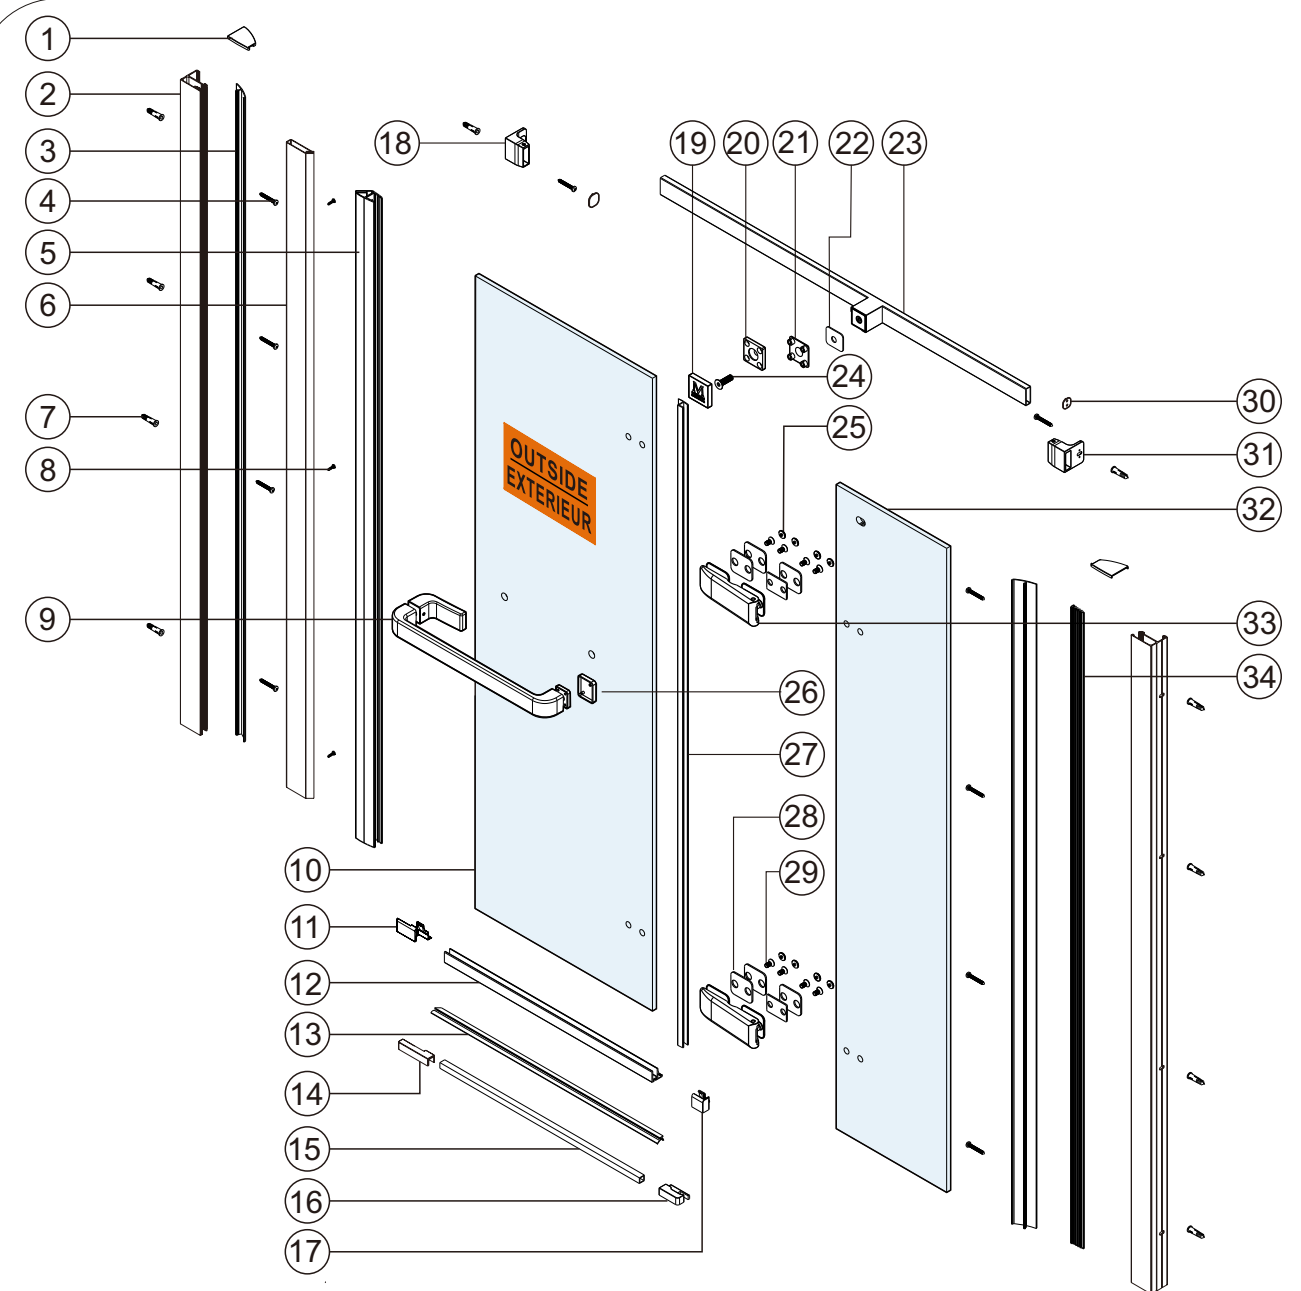

Hinged Door

IMPORTANT

Thank you for choosing Merlyn. Please familiarise yourself with the fitting instructions before commencing fitting.

- 1 Check that you have the tools required ☐
- 2 Check that the installation site is compatible ☐ with size of door supplied
- 3 Check all the enclosure components ☐
- 4 Check that the installation kit is complete ☐

DO NOT attempt to install the product unless you can tick **ALL 4** boxes as satisfactory.
The wall plugs supplied with the installation kit are for use in solid walls. Hollow or 'stud - partition' walls will require alternative fixings. Please consult a hardware supplier for the correct type.
It may also be necessary to consult your tiling supplier about the correct method for drilling your tiles.

USE SAFETY EYEWEAR WHEN DRILLING

Any parts missing or damaged must be reported to your supplier within 5 days of purchase. Inspect shower enclosure before fitting. No claims will be accepted after product has been installed.

No.	Qty	Part No.	No.	Qty	Part No.	No.	Qty	Part No.
①	2	A06S0060	⑫	1	A06S0002	⑳	1	B
②	2	A06S0058	⑬	1	A06S0042	㉑	1	A06S0021
③	2	A01S0115	⑭	1	A06S0034	㉒	8	A06S0012
④	8	A06S0049	⑮	1	A06S0004	㉓	1	A06S0016
⑤	1	A06S0044	⑯	1	A06S0036 L\R	㉔	1	A06S0041
⑥	1	A06S0001	⑰	1	A06S0038 L\R	㉕	8	A06S0011
⑦	10	8SSJ066	⑱	1	A06S0030	㉖	8	A06S0013
⑧	3	A06S0047	㉑	1	A06S0017	㉗	2	A06S0032
⑨	1	A06S0014	㉒	1	A06S0018	㉘	1	A06S0031
⑩	1	A	㉓	1	A06S0019	㉙	1	C
⑪	1	A06S0037	㉔	1	A06S0020	㉚	2	A06S0009
						㉛	1	A01S0154