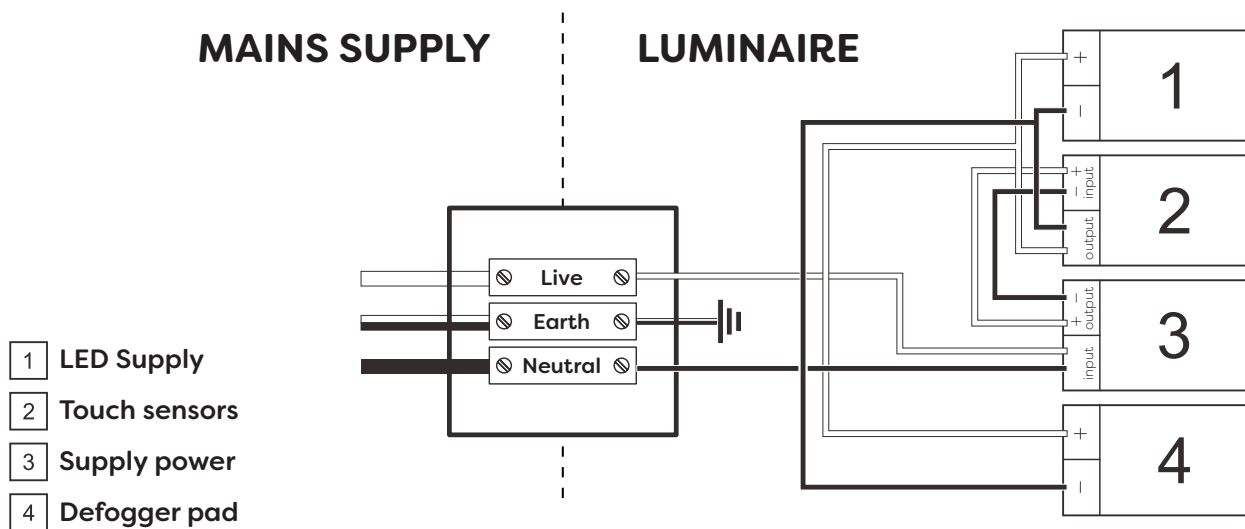

# Technical Details

## Schematic Diagram

### MRCMIR-RH

Mirror Weight (kg)	9.20kg
Mirror+Box Weight (kg)	12.60kg
Light Source	LED
Light source average span	50K HOURS
Total Rated Wattage (W)	57W
Lumens (Lm)	1803
Kelvins (K)	3000-6000K

<b>FEATURES</b>
<b>TOUCH SWITCH</b>
<b>DEMISTER</b>
<b>COLOR CHANGE</b>

## Data Reference

Front view

Side view

Back view

Bottom view