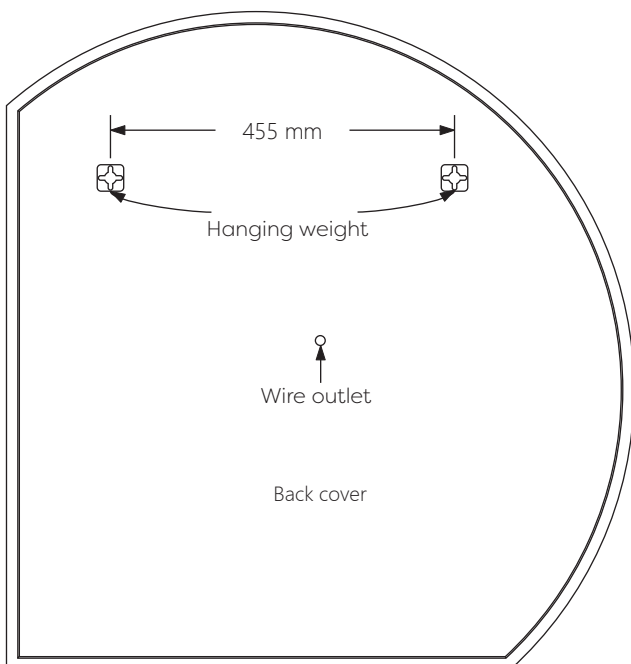

### MRCMIR-RH

Mirror Weight (kg)	9.20kg
Mirror+Box Weight (kg)	12.60kg
Light Source	LED
Light source average span	50K HOURS
Total Rated Wattage (W)	57W
Lumens (Lm)	1803
Kelvins (K)	3000-6000K

<b>FEATURES</b>
<b>TOUCH SWITCH</b>
<b>DEMISTER</b>
<b>COLOR CHANGE</b>

## Data Reference

Front view

Side view

Back view

Bottom view