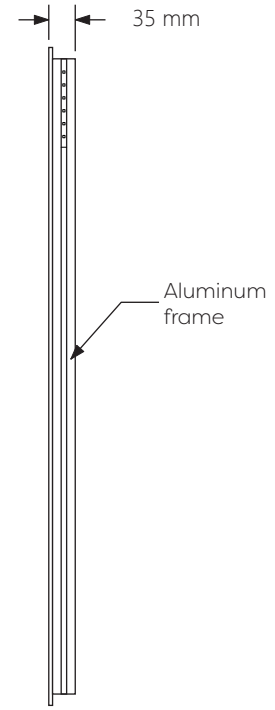

## Schematic Diagram

### MRCMIR-RH

Mirror Weight (kg)	9.20kg
Mirror+Box Weight (kg)	12.60kg
Light Source	LED
Light source average span	50K HOURS
Total Rated Wattage (W)	57W
Lumens (Lm)	1803
Kelvins (K)	3000-6000K

<b>FEATURES</b>
<b>TOUCH SWITCH</b>
<b>DEMISTER</b>
<b>COLOR CHANGE</b>

## Data Reference

Front view

Side view

Back view

Bottom view