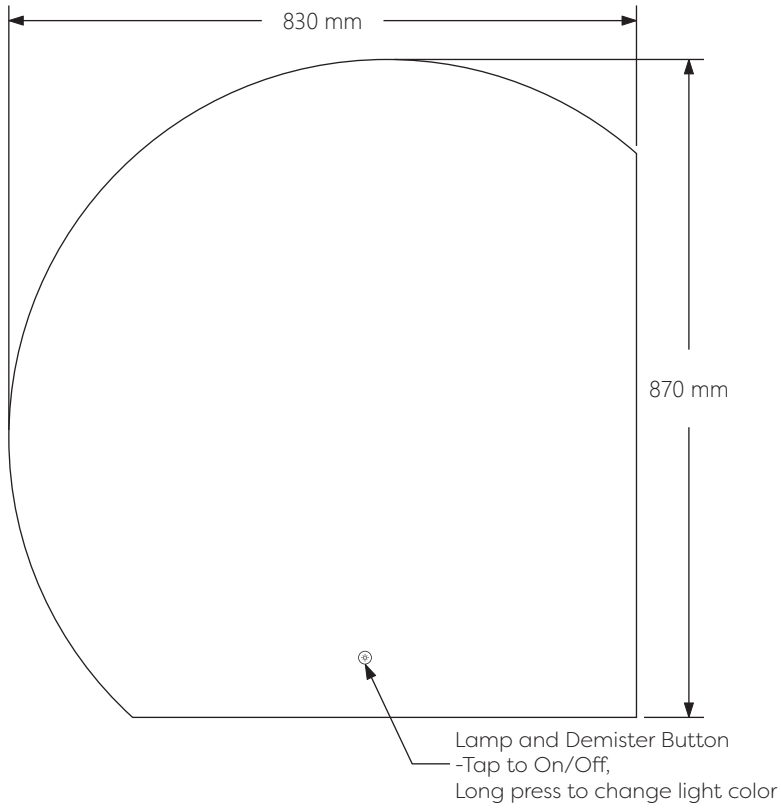

## Schematic Diagram

### MRCMIR-RH

Mirror Weight (kg)	9.20kg
Mirror+Box Weight (kg)	12.60kg
Light Source	LED
Light source average span	50K HOURS
Total Rated Wattage (W)	57W
Lumens (Lm)	1803
Kelvins (K)	3000-6000K

<b>FEATURES</b>
<b>TOUCH SWITCH</b>
<b>DEMISTER</b>
<b>COLOR CHANGE</b>

## Data Reference

Front view

Side view

Back view

Bottom view