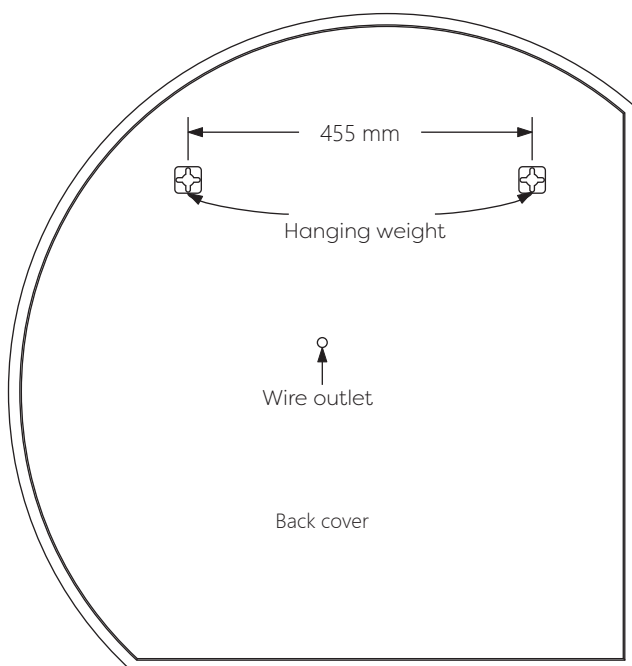

Technical Details

Schematic Diagram

MRCMIR-LH

Mirror Weight (kg)	9.20kg
Mirror+Box Weight (kg)	12.60kg
Light Source	LED
Light source average span	50K HOURS
Total Rated Wattage (W)	57W
Lumens (Lm)	1803
Kelvins (K)	3000-6000K

FEATURES
TOUCH SWITCH
DEMISTER
COLOR CHANGE

Technical Details

Data Reference

Front view

Side view

Back view

Bottom view