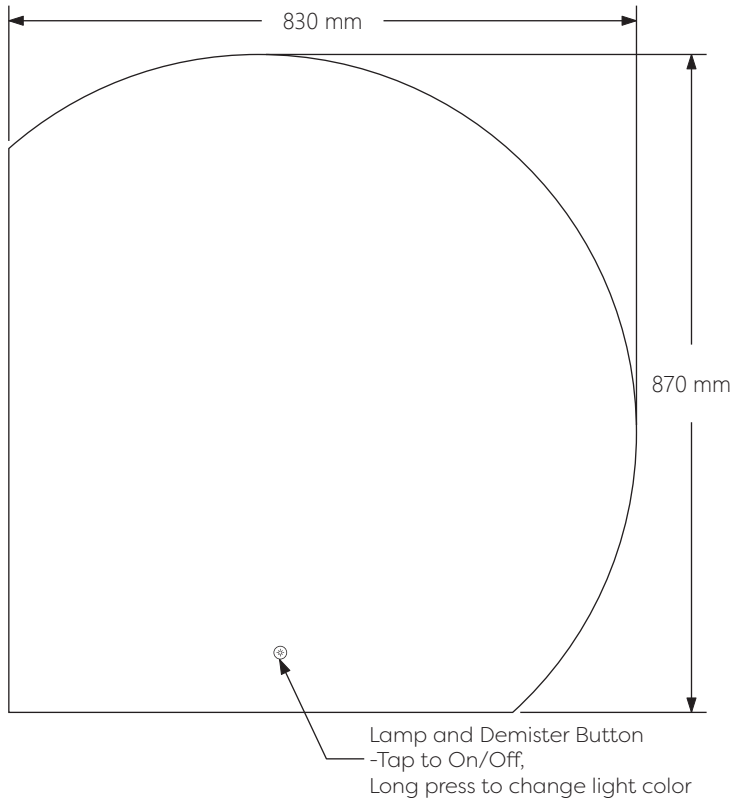

Technical Details

Schematic Diagram

MRCMIR-LH

Mirror Weight (kg)	9.20kg
Mirror+Box Weight (kg)	12.60kg
Light Source	LED
Light source average span	50K HOURS
Total Rated Wattage (W)	57W
Lumens (Lm)	1803
Kelvins (K)	3000-6000K

FEATURES
TOUCH SWITCH
DEMISTER
COLOR CHANGE

Technical Details

Data Reference

Front view

Side view

Back view

Bottom view