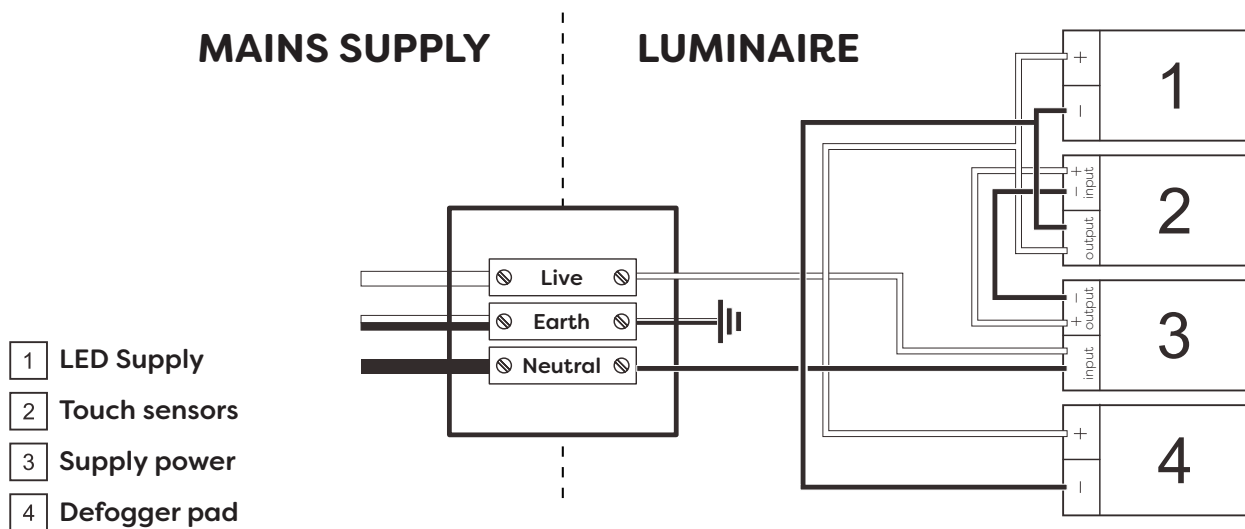

Technical Details

Schematic Diagram

MRCMIR-LH

Mirror Weight (kg)	9.20kg
Mirror+Box Weight (kg)	12.60kg
Light Source	LED
Light source average span	50K HOURS
Total Rated Wattage (W)	57W
Lumens (Lm)	1803
Kelvins (K)	3000-6000K

FEATURES
TOUCH SWITCH
DEMISTER
COLOR CHANGE

Technical Details

Data Reference

Front view

Side view

Back view

Bottom view