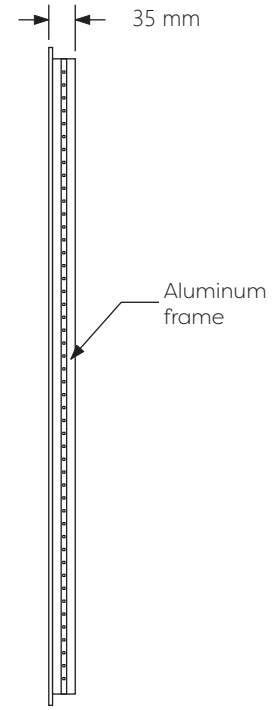

Technical Details

Schematic Diagram

MRCMIR-LH

Mirror Weight (kg)	9.20kg
Mirror+Box Weight (kg)	12.60kg
Light Source	LED
Light source average span	50K HOURS
Total Rated Wattage (W)	57W
Lumens (Lm)	1803
Kelvins (K)	3000-6000K

FEATURES
TOUCH SWITCH
DEMISTER
COLOR CHANGE

Technical Details

Data Reference

Front view

Side view

Back view

Bottom view