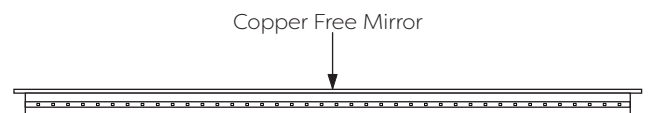

Technical Details

Schematic Diagram

MRCMIR-LH

Mirror Weight (kg)	9.20kg
Mirror+Box Weight (kg)	12.60kg
Light Source	LED
Light source average span	50K HOURS
Total Rated Wattage (W)	57W
Lumens (Lm)	1803
Kelvins (K)	3000-6000K

FEATURES
TOUCH SWITCH
DEMISTER
COLOR CHANGE

Technical Details

Data Reference

Front view

Side view

Back view

Bottom view