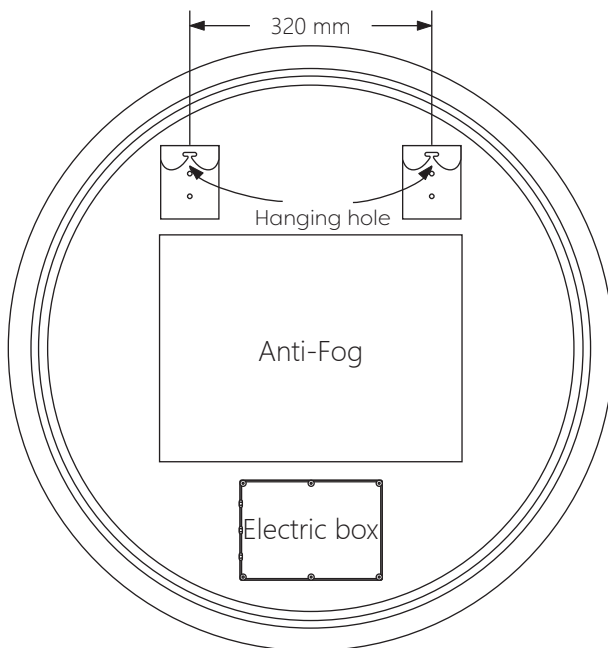

Technical Details

Schematic Diagram

LUNMIR

Mirror Weight (kg)	***kg
Mirror+Box Weight (kg)	***kg
Light Source	LED
Light source average span	50K HOURS
Total Rated Wattage (W)	44W
Lumens (Lm)	2714
Kelvins (K)	3000-6000K

FEATURES
TOUCH SWITCH
DEMISTER
COLOR CHANGE

Technical Details

Data Reference

Front view

Side view

Back view