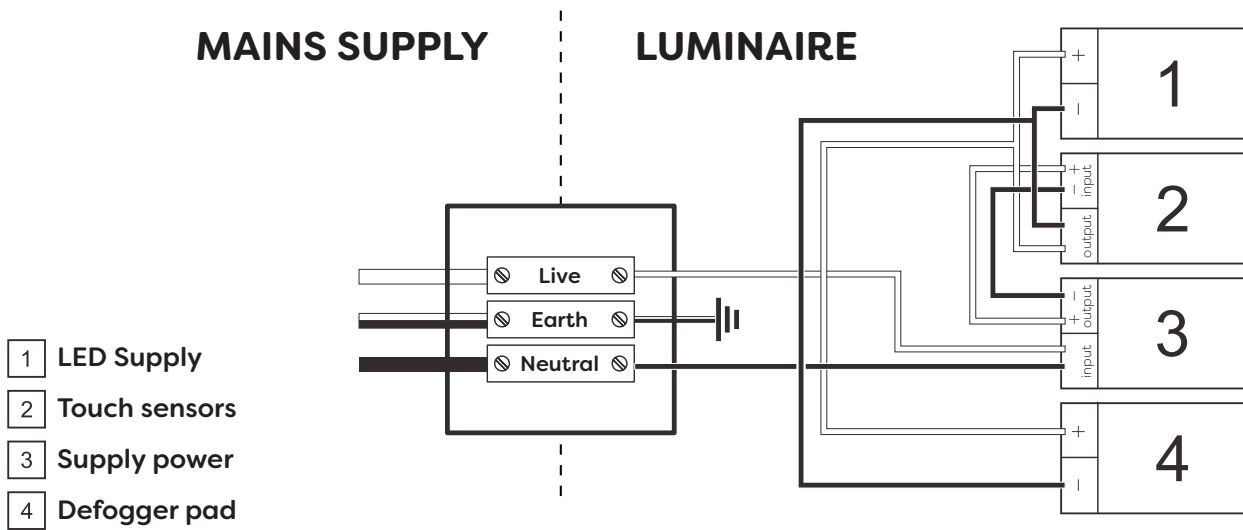

Technical Details

Schematic Diagram

LUNMIR

Mirror Weight (kg)	***kg
Mirror+Box Weight (kg)	***kg
Light Source	LED
Light source average span	50K HOURS
Total Rated Wattage (W)	44W
Lumens (Lm)	2714
Kelvins (K)	3000-6000K

FEATURES
TOUCH SWITCH
DEMISTER
COLOR CHANGE

Technical Details

Data Reference

Front view

Side view

Back view