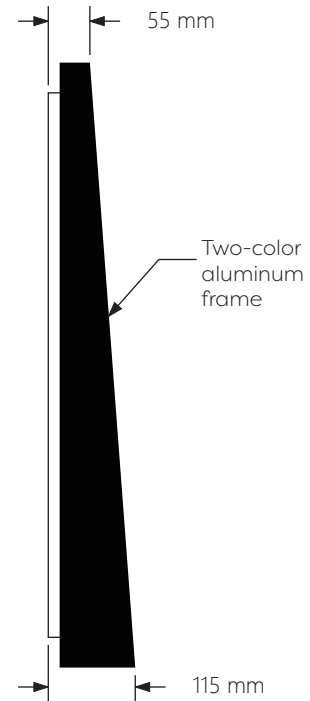

Technical Details

Schematic Diagram

LUNMIR

Mirror Weight (kg)	***kg
Mirror+Box Weight (kg)	***kg
Light Source	LED
Light source average span	50K HOURS
Total Rated Wattage (W)	44W
Lumens (Lm)	2714
Kelvins (K)	3000-6000K

FEATURES
TOUCH SWITCH
DEMISTER
COLOR CHANGE

Technical Details

Data Reference

Front view

Side view

Back view