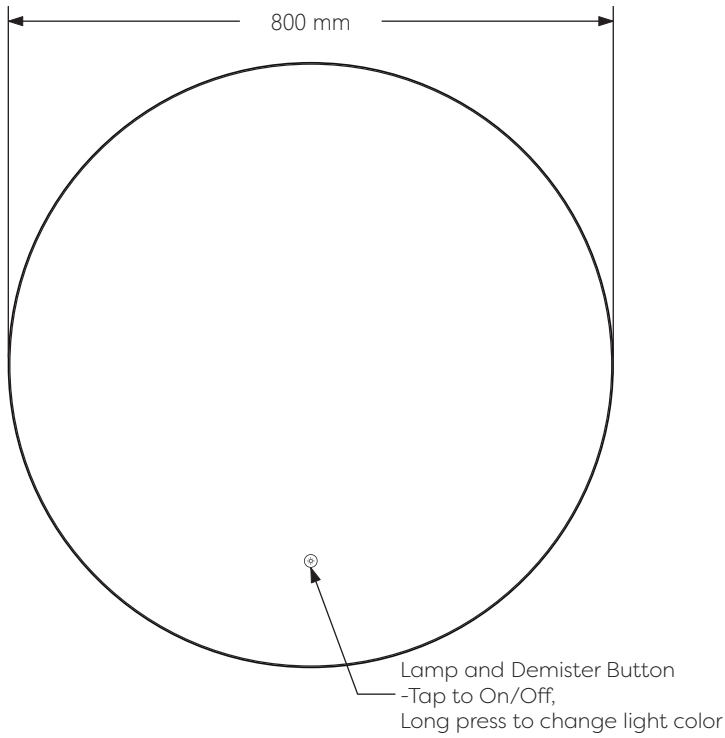

Technical Details

Schematic Diagram

LUNMIR

Mirror Weight (kg)	***kg
Mirror+Box Weight (kg)	***kg
Light Source	LED
Light source average span	50K HOURS
Total Rated Wattage (W)	44W
Lumens (Lm)	2714
Kelvins (K)	3000-6000K

FEATURES
TOUCH SWITCH
DEMISTER
COLOR CHANGE

Technical Details

Data Reference

Front view

Side view

Back view