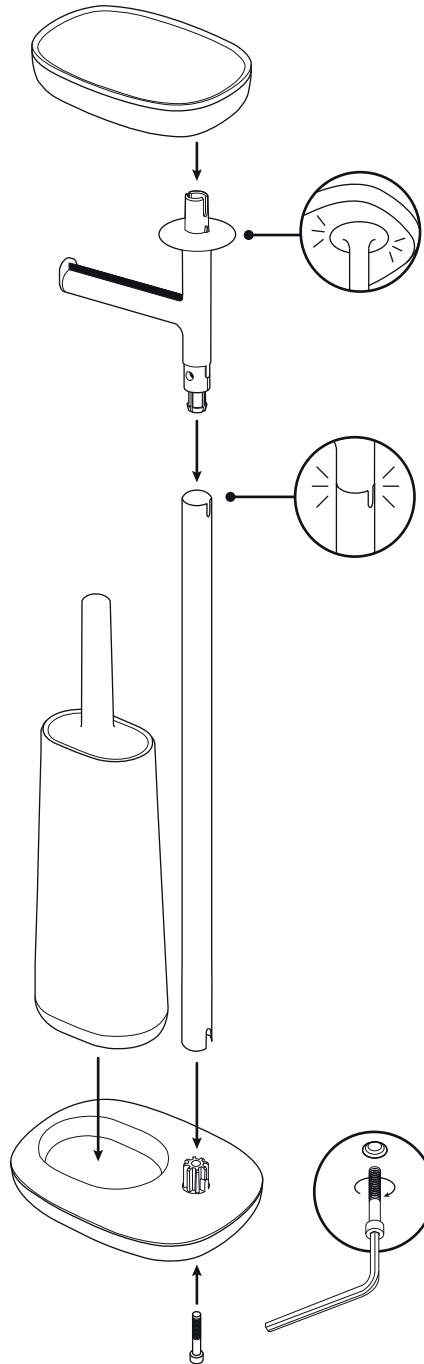

Joseph®
Joseph

EasyStore™ Plus
Toilet paper stand with
Flex™ Steel toilet brush

70519_v2