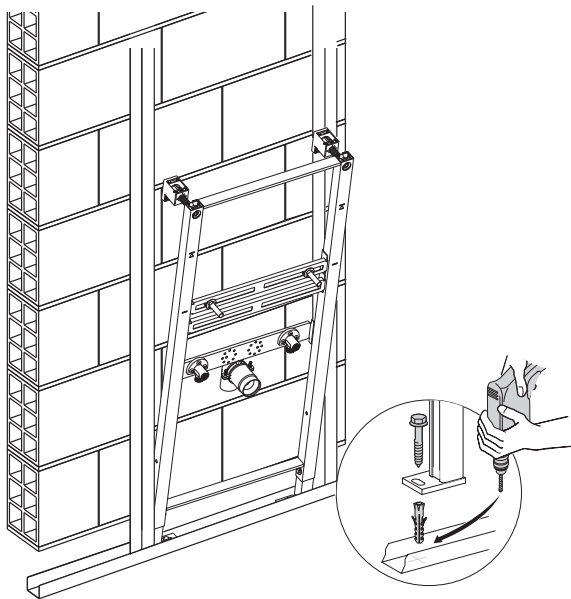

Ref	Min height	Max height
A	665-X	1070
B	605-X	1010
C	537,5-X	935
D	= C-50	885

(dimensions in millimeters)

a

b

Ideal Standard International NV
 Corporate Village – Gent Building
 Da Vincilaan 2
 B1935 – Zaventem
 Belgium