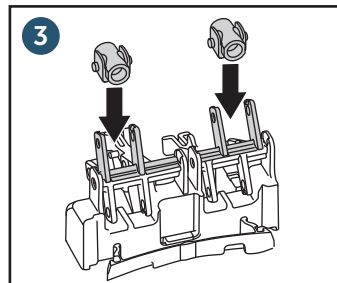

(dimensions in millimeters)

5 TOP

5 FRONT

**i**

**i**

18

Pressure < 1 bar

Ideal Standard International NV  
 Corporate Village – Gent Building  
 Da Vincilaan 2  
 B1935 – Zaventem  
 Belgium