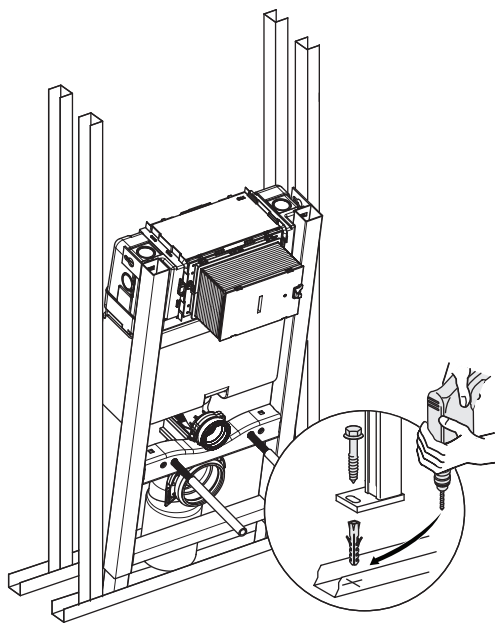

(dimensions in millimeters)

5 TOP

5 FRONT

**i**

**i**

18

Pressure < 1 bar

Ideal Standard International NV  
 Corporate Village – Gent Building  
 Da Vincilaan 2  
 B1935 – Zaventem  
 Belgium