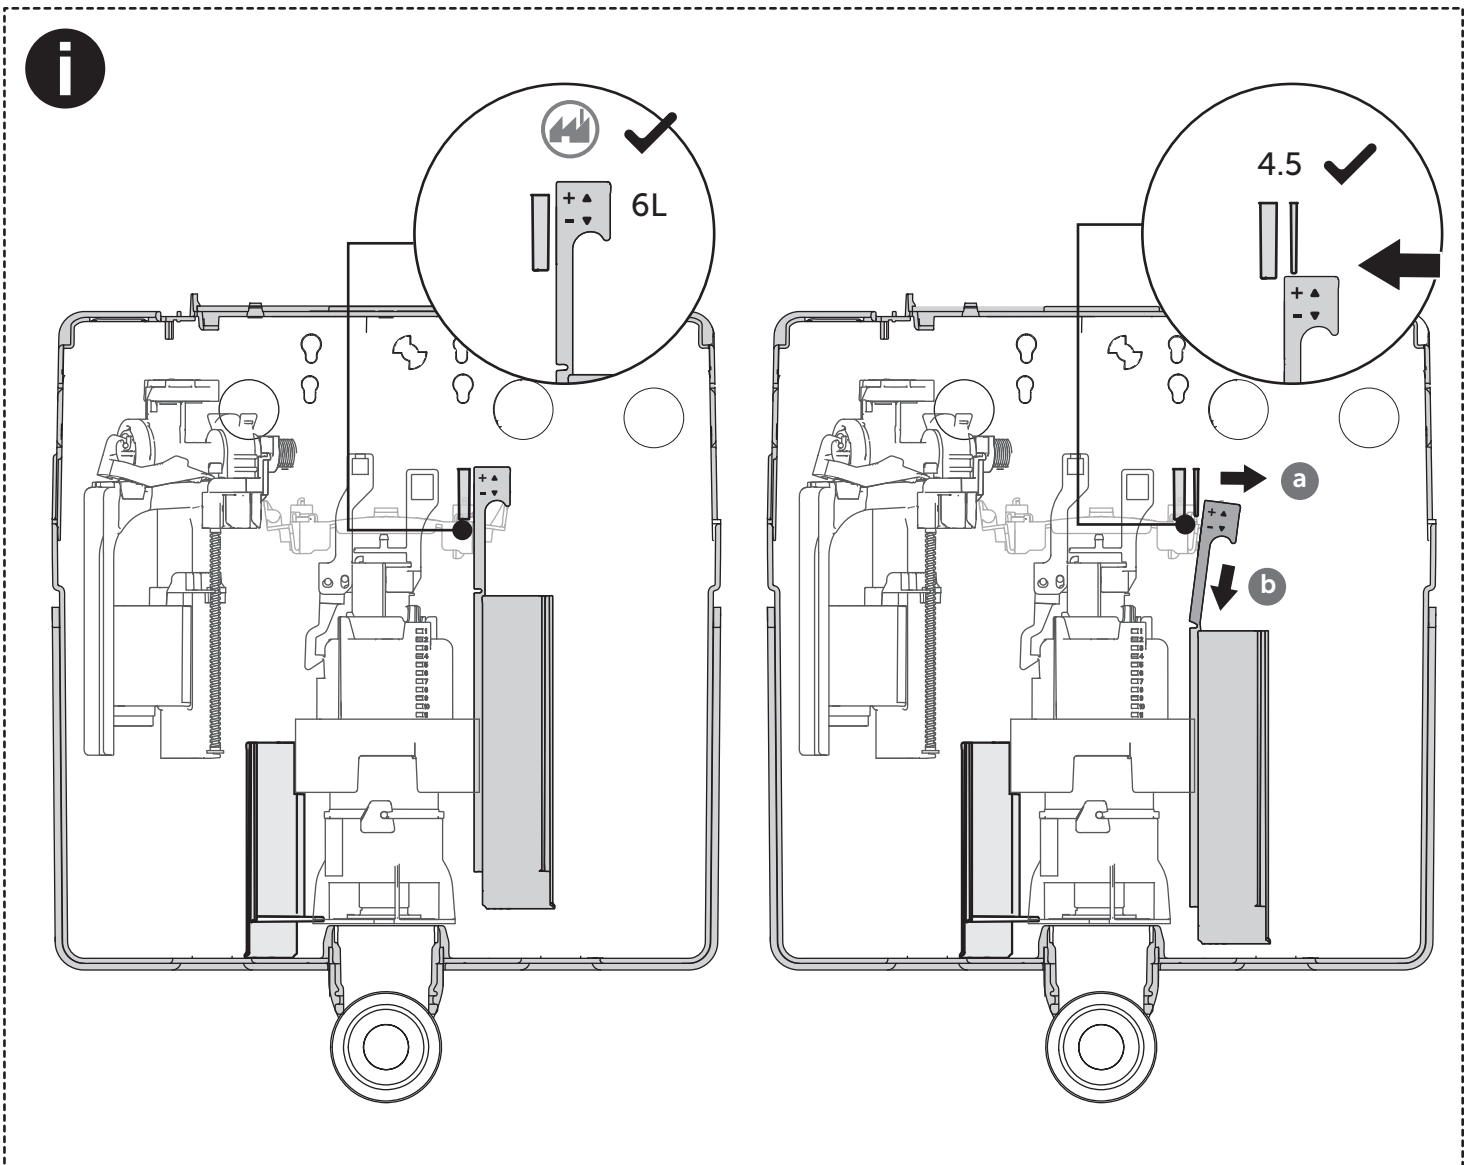

(dimensions in millimeters)

5 TOP

5 FRONT

**i**

**i**

18

Pressure < 1 bar

Ideal Standard International NV  
 Corporate Village – Gent Building  
 Da Vincilaan 2  
 B1935 – Zaventem  
 Belgium