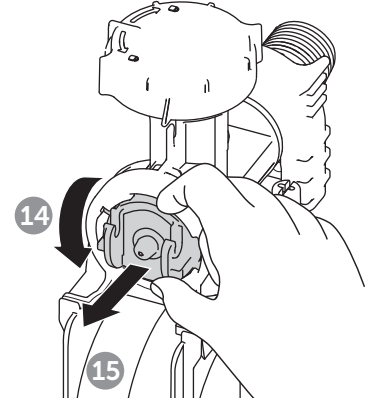

(dimensions in millimeters)

5 TOP

5 FRONT

**i**

**i**

18

Pressure < 1 bar

Ideal Standard International NV  
 Corporate Village – Gent Building  
 Da Vincilaan 2  
 B1935 – Zaventem  
 Belgium