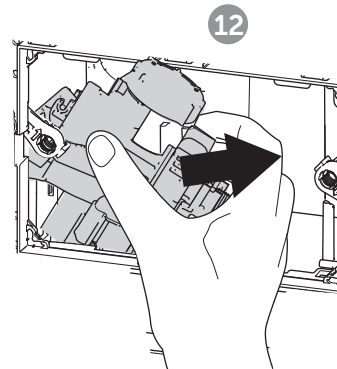

(dimensions in millimeters)

5 TOP

5 FRONT

**i**

**i**

18

Pressure < 1 bar

Ideal Standard International NV  
 Corporate Village – Gent Building  
 Da Vincilaan 2  
 B1935 – Zaventem  
 Belgium