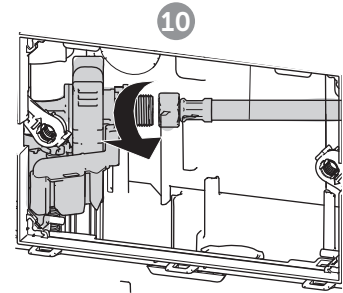

(dimensions in millimeters)

5 TOP

5 FRONT

**i**

**i**

18

Pressure < 1 bar

Ideal Standard International NV  
 Corporate Village – Gent Building  
 Da Vincilaan 2  
 B1935 – Zaventem  
 Belgium