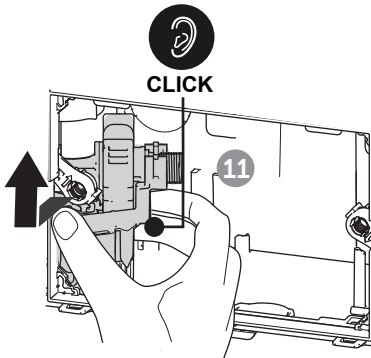

(dimensions in millimeters)

5 TOP

5 FRONT

**i**

**i**

18

Pressure < 1 bar

Ideal Standard International NV  
 Corporate Village – Gent Building  
 Da Vincilaan 2  
 B1935 – Zaventem  
 Belgium