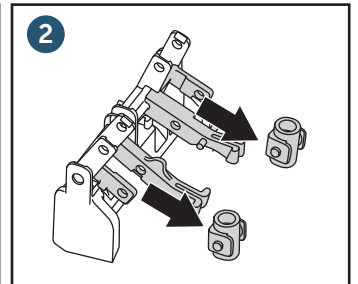

(dimensions in millimeters)

5 TOP

5 FRONT

**i**

**i**

18

Pressure < 1 bar

Ideal Standard International NV  
 Corporate Village – Gent Building  
 Da Vincilaan 2  
 B1935 – Zaventem  
 Belgium