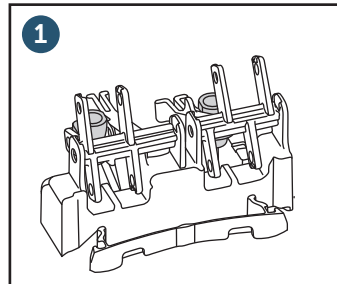

(dimensions in millimeters)

5 TOP

5 FRONT

**i**

**i**

18

Pressure < 1 bar

Ideal Standard International NV  
 Corporate Village – Gent Building  
 Da Vincilaan 2  
 B1935 – Zaventem  
 Belgium