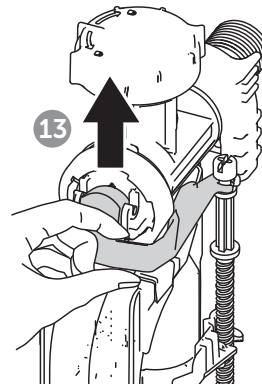

(dimensions in millimeters)

5 TOP

5 FRONT

**i**

**i**

18

Pressure < 1 bar

Ideal Standard International NV  
 Corporate Village – Gent Building  
 Da Vincilaan 2  
 B1935 – Zaventem  
 Belgium