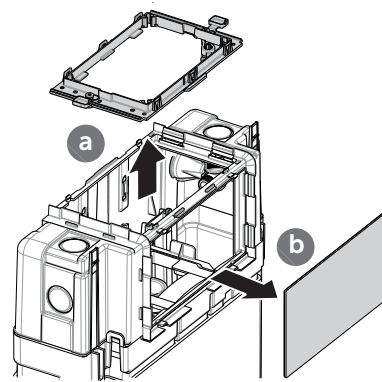

(dimensions in millimeters)

5 TOP

5 FRONT

**i**

**i**

18

Pressure < 1 bar

Ideal Standard International NV  
 Corporate Village – Gent Building  
 Da Vincilaan 2  
 B1935 – Zaventem  
 Belgium