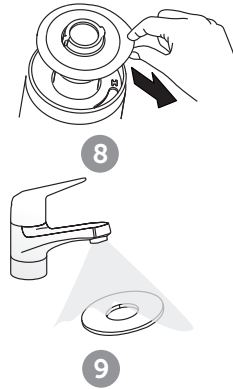

(dimensions in millimeters)

5 TOP

5 FRONT

**i**

**i**

18

Pressure < 1 bar

Ideal Standard International NV  
 Corporate Village – Gent Building  
 Da Vincilaan 2  
 B1935 – Zaventem  
 Belgium