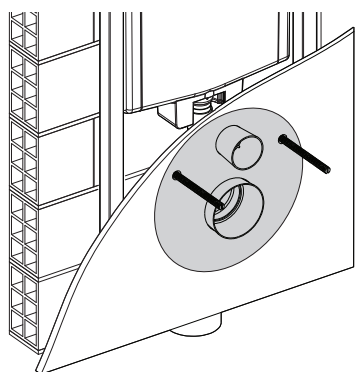

(dimensions in millimeters)

5 TOP

5 FRONT

**i**

**i**

18

Pressure < 1 bar

Ideal Standard International NV  
 Corporate Village – Gent Building  
 Da Vincilaan 2  
 B1935 – Zaventem  
 Belgium