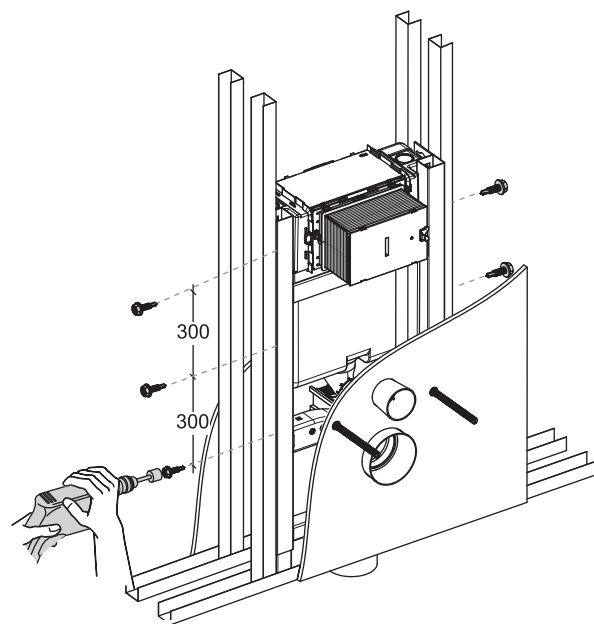

(dimensions in millimeters)

5 TOP

5 FRONT

**i**

**i**

18

Pressure < 1 bar

Ideal Standard International NV  
 Corporate Village – Gent Building  
 Da Vincilaan 2  
 B1935 – Zaventem  
 Belgium