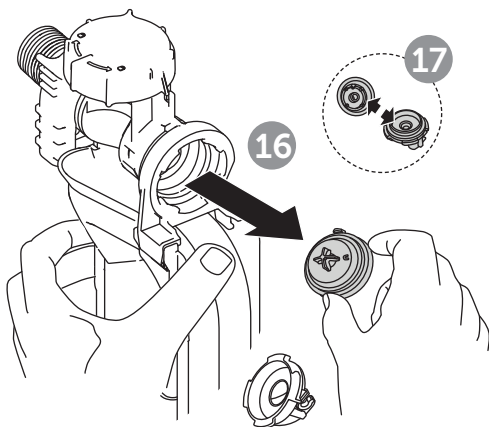

(dimensions in millimeters)

5 TOP

5 FRONT

**i**

**i**

18

Pressure < 1 bar

Ideal Standard International NV  
 Corporate Village – Gent Building  
 Da Vincilaan 2  
 B1935 – Zaventem  
 Belgium