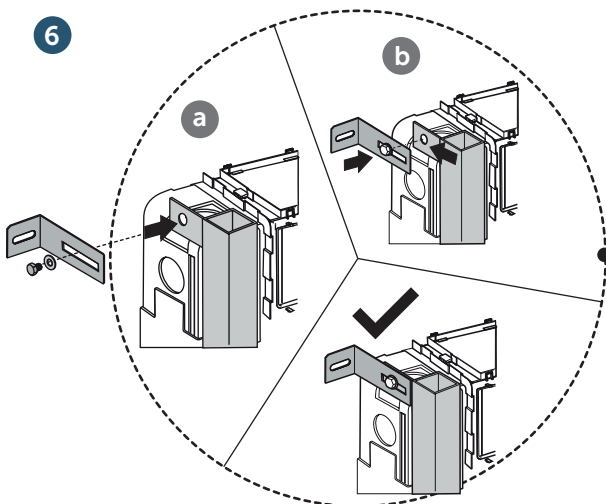

(dimensions in millimeters)

5 TOP

5 FRONT

**i**

**i**

18

Pressure < 1 bar

Ideal Standard International NV  
 Corporate Village – Gent Building  
 Da Vincilaan 2  
 B1935 – Zaventem  
 Belgium