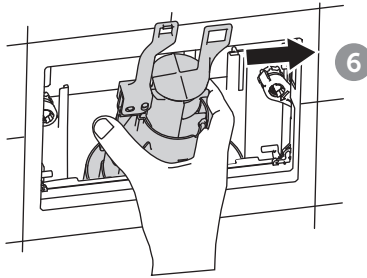

(dimensions in millimeters)

5 TOP

5 FRONT

**i**

**i**

18

Pressure < 1 bar

Ideal Standard International NV  
 Corporate Village – Gent Building  
 Da Vincilaan 2  
 B1935 – Zaventem  
 Belgium