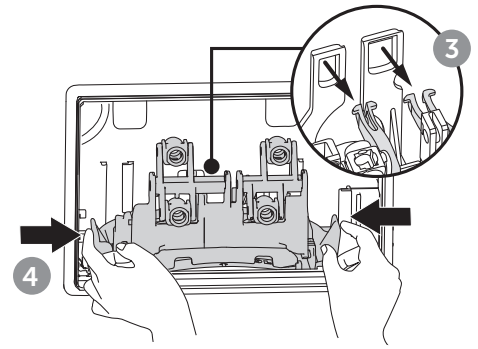

(dimensions in millimeters)

5 TOP

5 FRONT

**i**

**i**

18

Pressure < 1 bar

Ideal Standard International NV  
 Corporate Village – Gent Building  
 Da Vincilaan 2  
 B1935 – Zaventem  
 Belgium