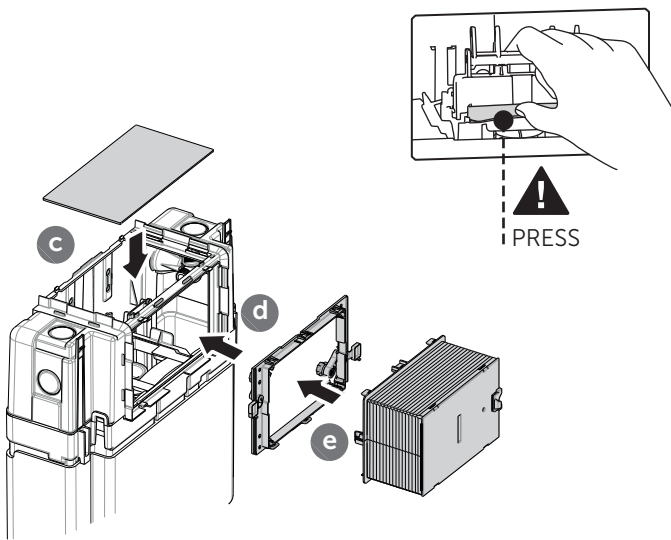

(dimensions in millimeters)

5 TOP

5 FRONT

**i**

**i**

18

Pressure < 1 bar

Ideal Standard International NV  
 Corporate Village – Gent Building  
 Da Vincilaan 2  
 B1935 – Zaventem  
 Belgium