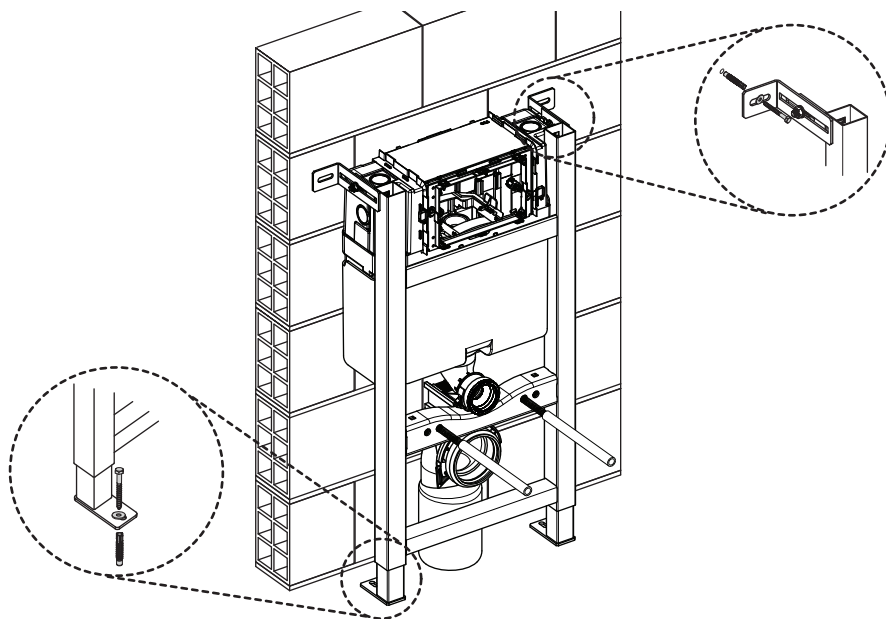

(dimensions in millimeters)

5 TOP

5 FRONT

**i**

**i**

18

Pressure < 1 bar

Ideal Standard International NV  
 Corporate Village – Gent Building  
 Da Vincilaan 2  
 B1935 – Zaventem  
 Belgium