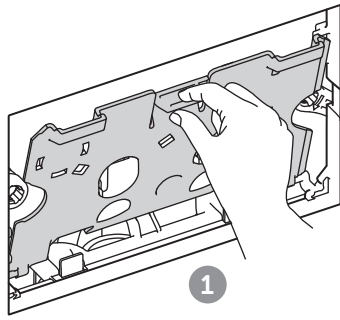

(dimensions in millimeters)

5 TOP

5 FRONT

**i**

**i**

18

Pressure < 1 bar

Ideal Standard International NV  
 Corporate Village – Gent Building  
 Da Vincilaan 2  
 B1935 – Zaventem  
 Belgium