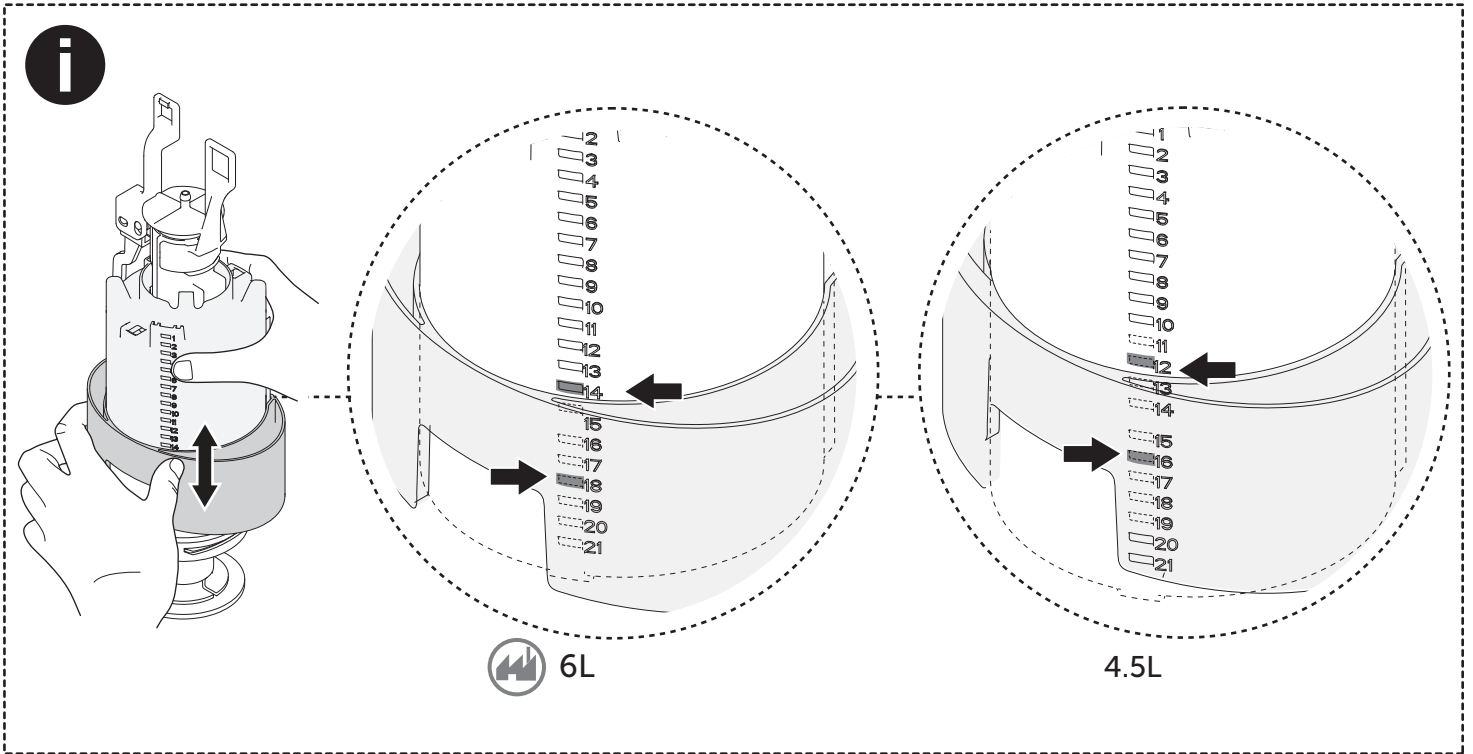

(dimensions in millimeters)

5 TOP

5 FRONT

**i**

**i**

18

Pressure < 1 bar

Ideal Standard International NV  
 Corporate Village – Gent Building  
 Da Vincilaan 2  
 B1935 – Zaventem  
 Belgium