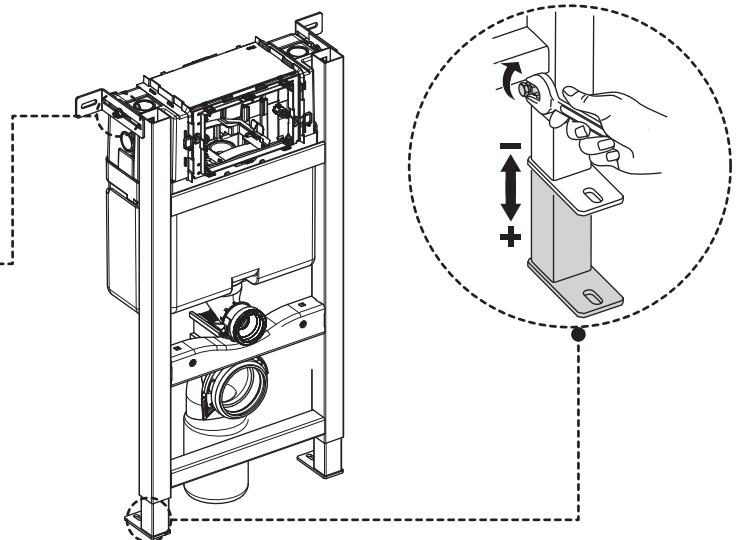

(dimensions in millimeters)

5 TOP

5 FRONT

**i**

**i**

18

Pressure < 1 bar

Ideal Standard International NV  
 Corporate Village – Gent Building  
 Da Vincilaan 2  
 B1935 – Zaventem  
 Belgium