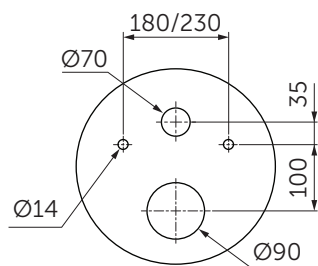

(dimensions in millimeters)

5 TOP

5 FRONT

**i**

**i**

18

Pressure < 1 bar

Ideal Standard International NV  
 Corporate Village – Gent Building  
 Da Vincilaan 2  
 B1935 – Zaventem  
 Belgium