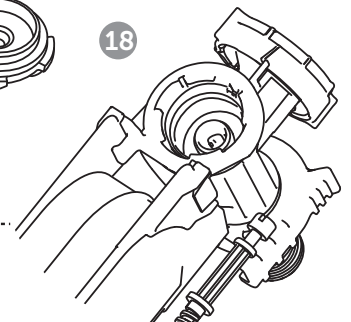

(dimensions in millimeters)

5 TOP

5 FRONT

**i**

**i**

18

Pressure < 1 bar

Ideal Standard International NV  
 Corporate Village – Gent Building  
 Da Vincilaan 2  
 B1935 – Zaventem  
 Belgium