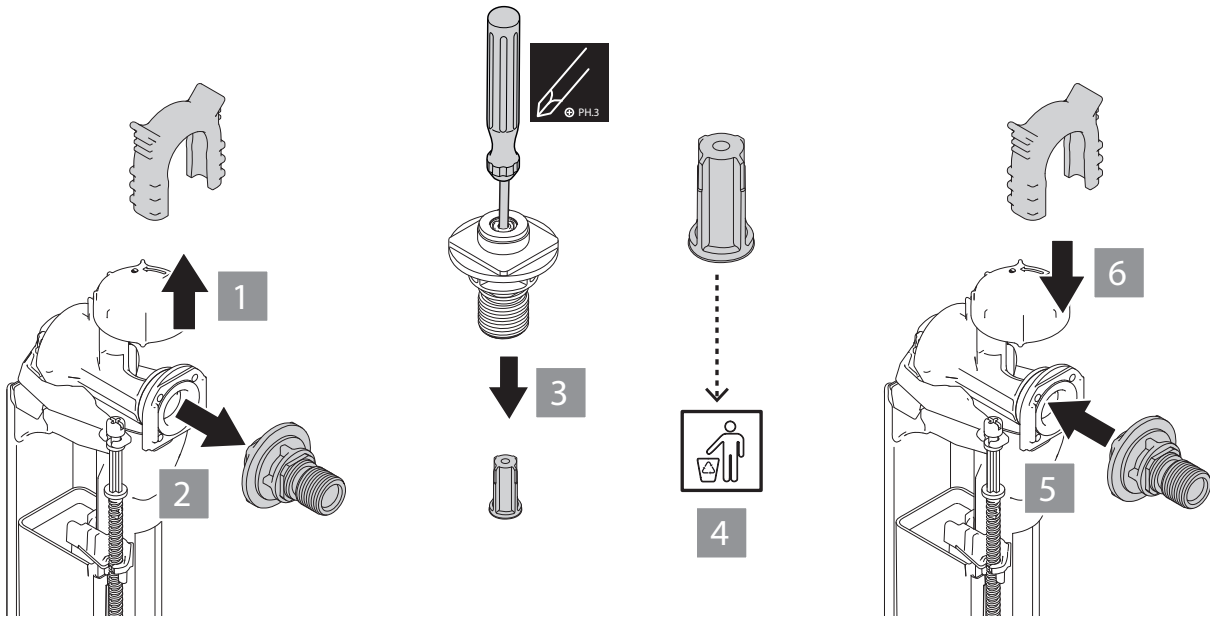

(dimensions in millimeters)

5 TOP

5 FRONT

**i**

**i**

18

Pressure < 1 bar

Ideal Standard International NV  
 Corporate Village – Gent Building  
 Da Vincilaan 2  
 B1935 – Zaventem  
 Belgium