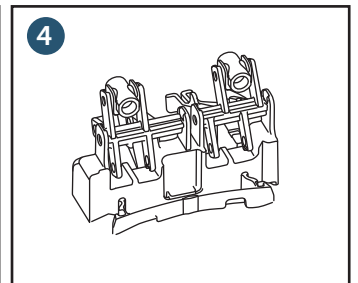

(dimensions in millimeters)

5 TOP

5 FRONT

**i**

**i**

18

Pressure < 1 bar

Ideal Standard International NV  
 Corporate Village – Gent Building  
 Da Vincilaan 2  
 B1935 – Zaventem  
 Belgium