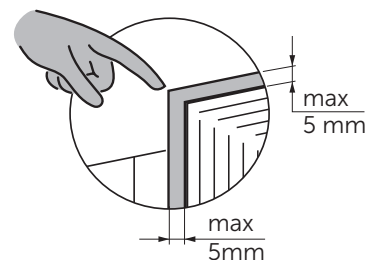

(dimensions in millimeters)

5 TOP

5 FRONT

**i**

**i**

18

Pressure < 1 bar

Ideal Standard International NV  
 Corporate Village – Gent Building  
 Da Vincilaan 2  
 B1935 – Zaventem  
 Belgium