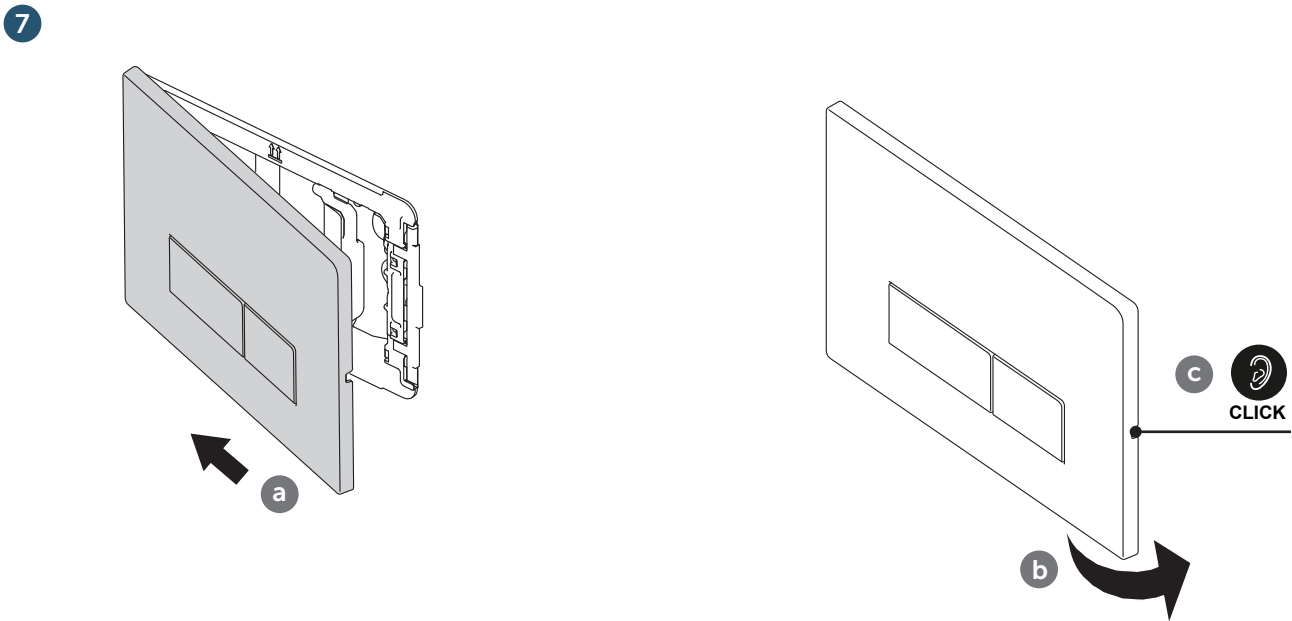

x2 x2

3

4

FRONT

TOP

4.1

X+35mm

Ideal Standard International NV
Corporate Village – Gent Building
Da Vincilaan 2
B1935 – Zaventem
Belgium