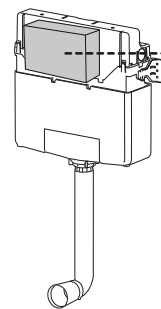

(dimensions in millimeters)

WC FRAME/CISTERN 150

WC FRAME / CISTERN 80

WC FRAME / CISTERN 120

1

FRONT

TOP

2