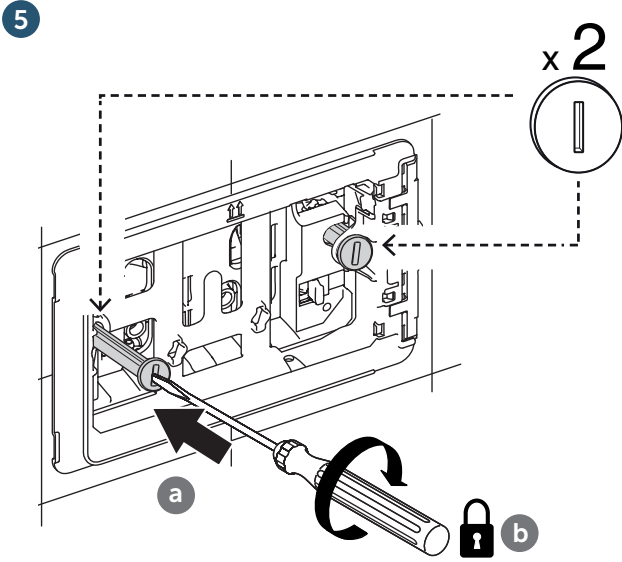

x2 x2

3

4

FRONT

TOP

4.1

X+35mm

Ideal Standard International NV
Corporate Village – Gent Building
Da Vincilaan 2
B1935 – Zaventem
Belgium