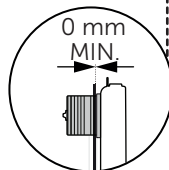

(dimensions in millimeters)

WC FRAME/CISTERN 150

WC FRAME / CISTERN 80

WC FRAME / CISTERN 120

1

FRONT

TOP

2