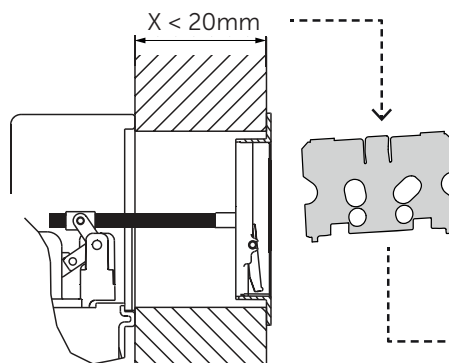

(dimensions in millimeters)

WC FRAME/CISTERN 150

WC FRAME / CISTERN 80

WC FRAME / CISTERN 120

1

FRONT

TOP

2

x2 x2

3

4

FRONT

TOP

4.1

X+35mm

Ideal Standard International NV
Corporate Village – Gent Building
Da Vincilaan 2
B1935 – Zaventem
Belgium