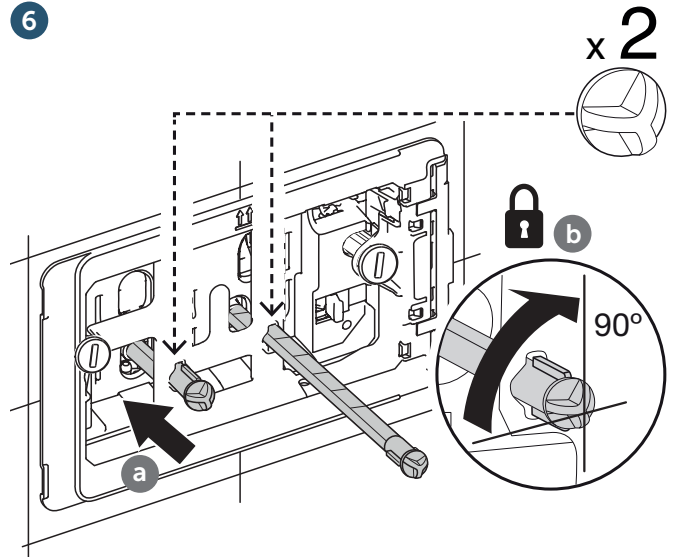

x2 x2

3

4

FRONT

TOP

4.1

X+35mm

Ideal Standard International NV
Corporate Village – Gent Building
Da Vincilaan 2
B1935 – Zaventem
Belgium