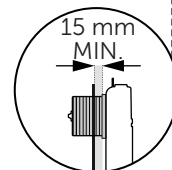

(dimensions in millimeters)

WC FRAME/CISTERN 150

WC FRAME / CISTERN 80

WC FRAME / CISTERN 120

1

FRONT

TOP

2