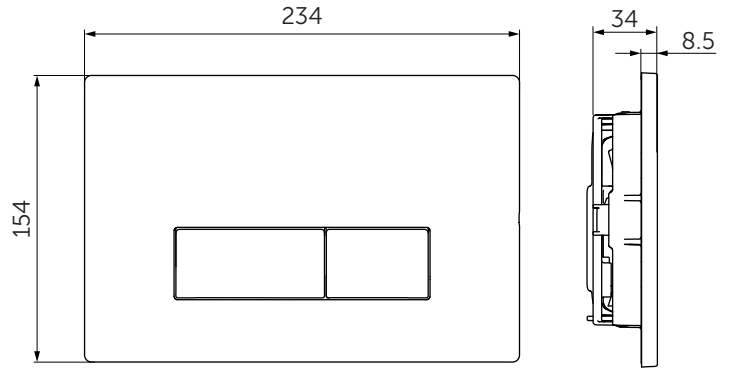

(dimensions in millimeters)

WC FRAME/CISTERN 150

WC FRAME / CISTERN 80

WC FRAME / CISTERN 120

1

FRONT

TOP

2

x2 x2

3

4

FRONT

TOP

4.1

X+35mm

Ideal Standard International NV
Corporate Village – Gent Building
Da Vincilaan 2
B1935 – Zaventem
Belgium