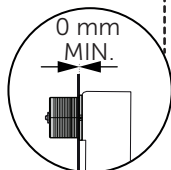

(dimensions in millimeters)

WC FRAME/CISTERN 150

WC FRAME / CISTERN 80

WC FRAME / CISTERN 120

1

FRONT

TOP

2