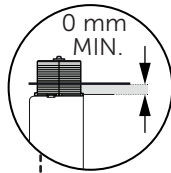

(dimensions in millimeters)

WC FRAME/CISTERN 150

WC FRAME / CISTERN 80

WC FRAME / CISTERN 120

1

FRONT

TOP

2