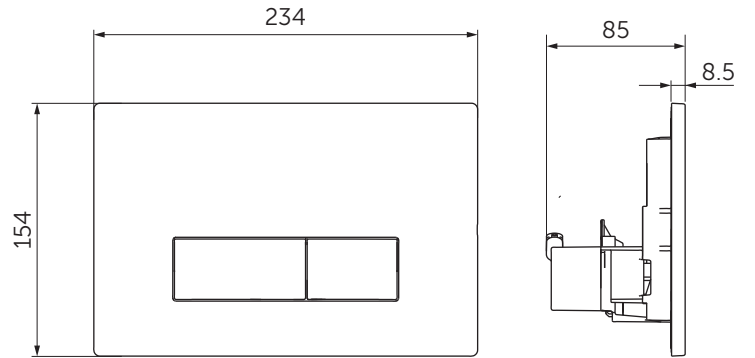

(dimensions in millimeters)

WC FRAME/CISTERN 150

WC FRAME / CISTERN 80

WC FRAME / CISTERN 120

1

2

3

4