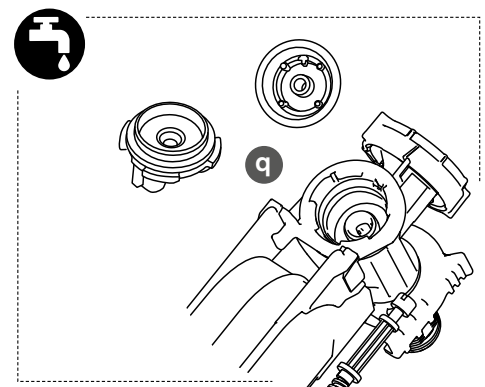

7

X =

Check minimum wall thickness requirement of your flush-plate in its instructions

6L

4.5L

6L

4.5L

Pressure < 1 bar