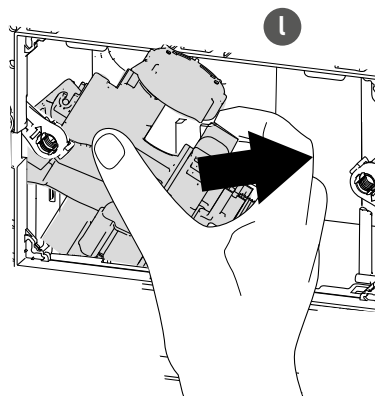

7

X =

Check minimum wall thickness requirement of your flush-plate in its instructions

6L

4.5L

6L

4.5L

Pressure < 1 bar