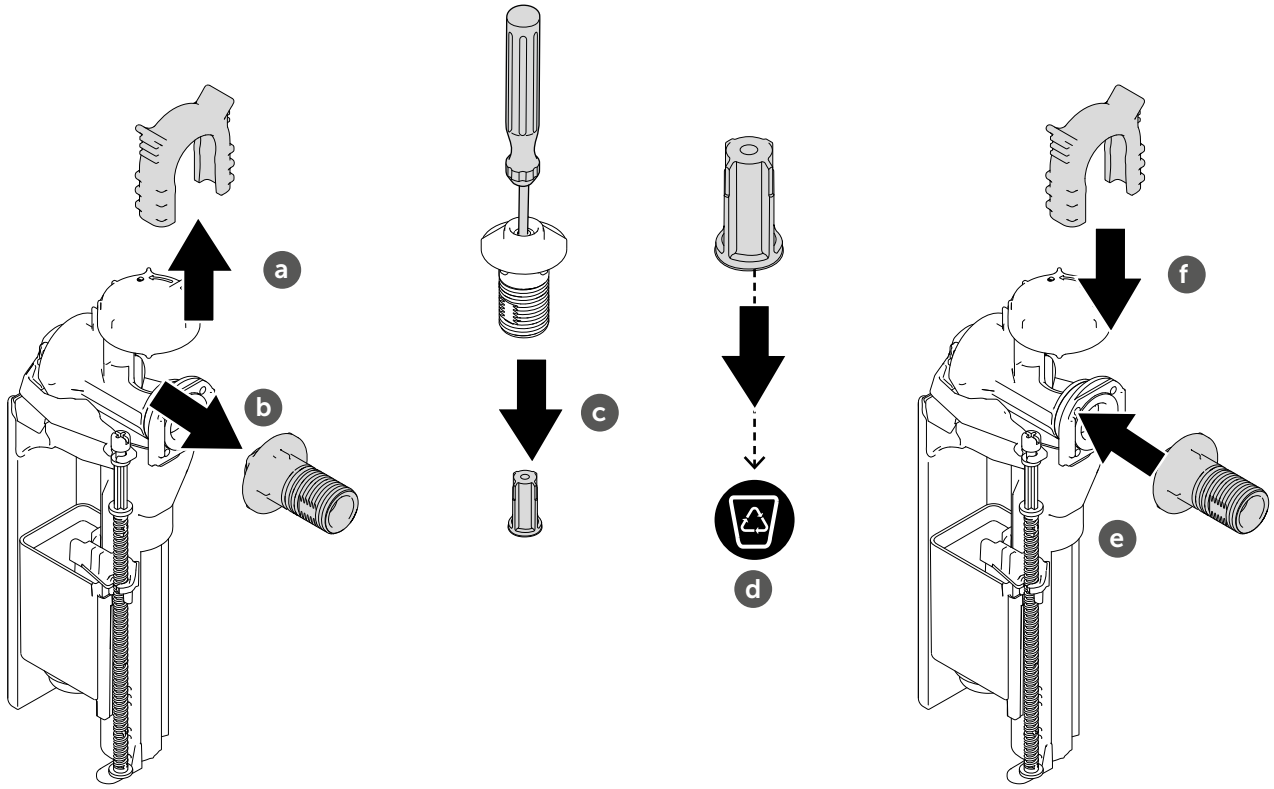

7

X =

Check minimum wall thickness requirement of your flush-plate in its instructions

6L

4.5L

6L

4.5L

Pressure < 1 bar