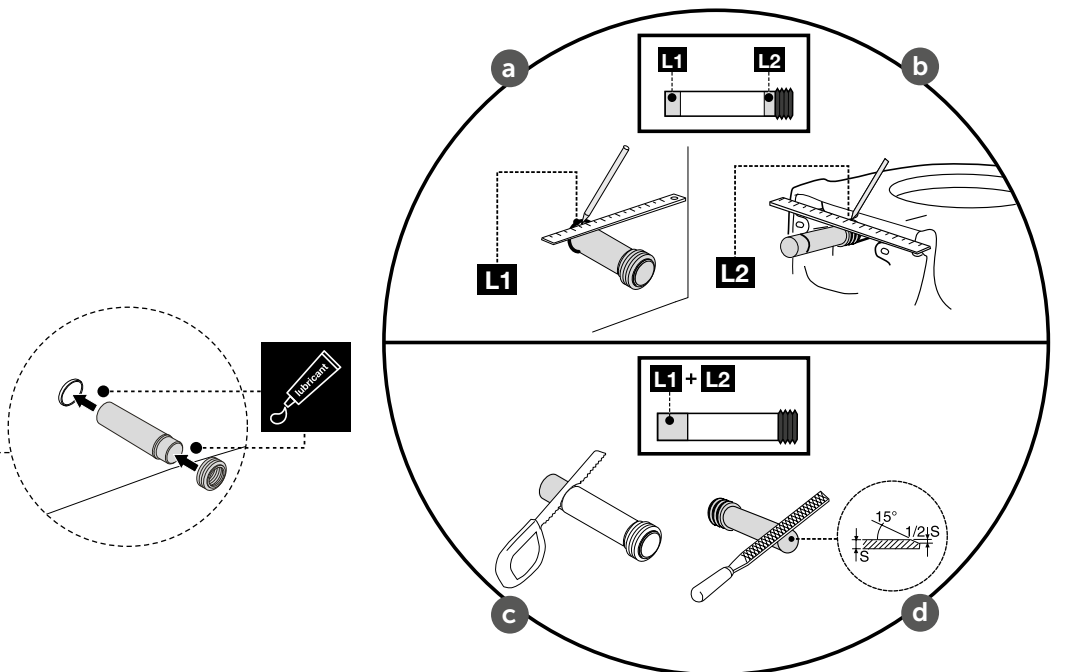

(dimensions in millimeters)

1

2 D

3

4 FRONT

4 TOP

5

6

7

X =

Check minimum wall thickness requirement of your flush-plate in its instructions

6L

4.5L

6L

4.5L

Pressure < 1 bar