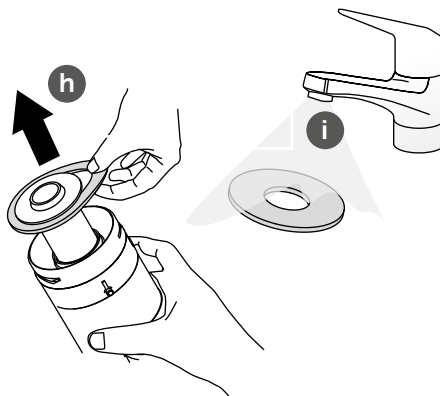

7

X =

Check minimum wall thickness requirement of your flush-plate in its instructions

6L

4.5L

6L

4.5L

Pressure < 1 bar