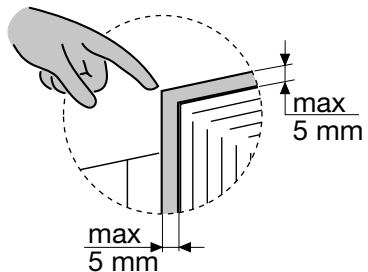

(dimensions in millimeters)

1

2 D

3

4 FRONT

4 TOP

5

6

7

X =

Check minimum wall thickness requirement of your flush-plate in its instructions

6L

4.5L

6L

4.5L

Pressure < 1 bar