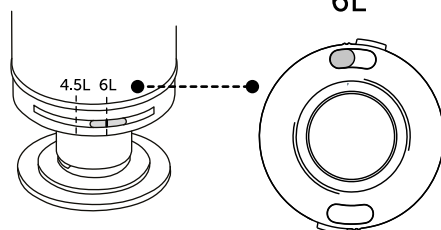

(dimensions in millimeters)

1

2 D

3

4 FRONT

4 TOP

5

6

7

X =

Check minimum wall thickness requirement of your flush-plate in its instructions

6L

4.5L

6L

4.5L

Pressure < 1 bar