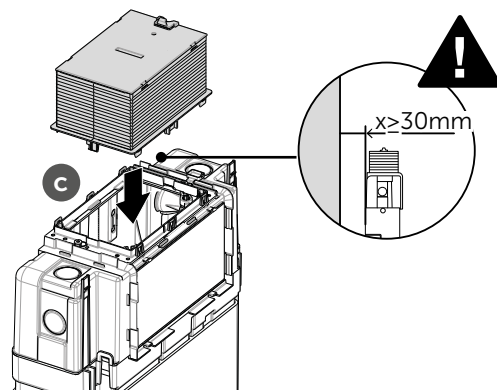

(dimensions in millimeters)

1

2 D

3

4 FRONT

4 TOP

5

6

7

X =

Check minimum wall thickness requirement of your flush-plate in its instructions

6L

4.5L

6L

4.5L

Pressure < 1 bar