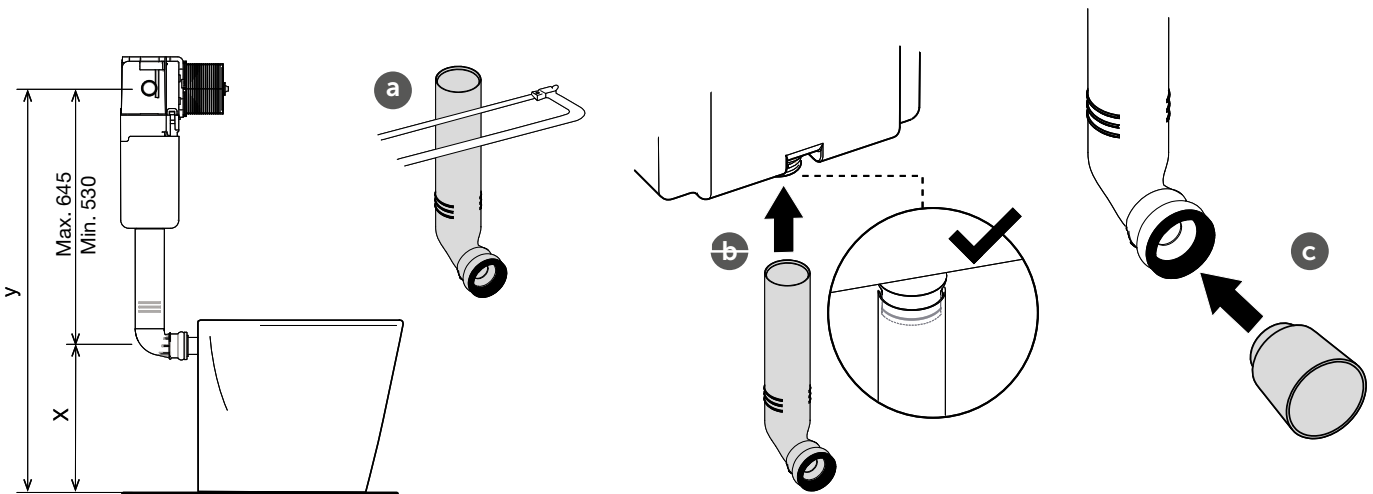

(dimensions in millimeters)

1

2 D

3

4 FRONT

4 TOP

5

6

7

X =

Check minimum wall thickness requirement of your flush-plate in its instructions

6L

4.5L

6L

4.5L

Pressure < 1 bar