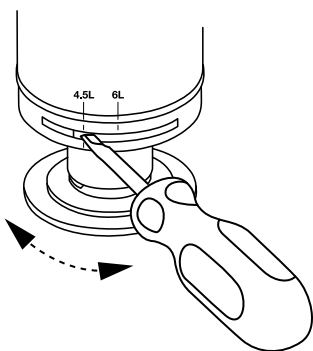

7

X =

Check minimum wall thickness requirement of your flush-plate in its instructions

6L

4.5L

6L

4.5L

Pressure < 1 bar