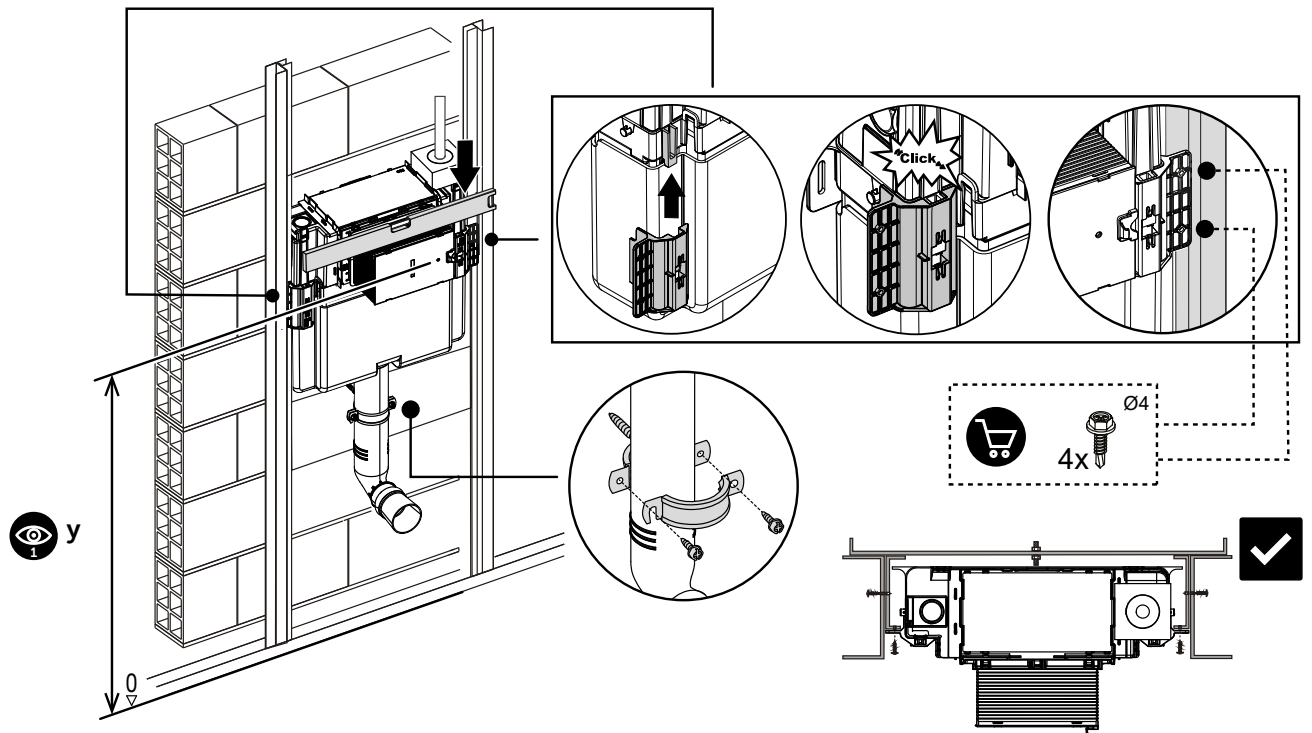

(dimensions in millimeters)

1

2 D

3

4 FRONT

4 TOP

5

6

7

X =

Check minimum wall thickness requirement of your flush-plate in its instructions

6L

4.5L

6L

4.5L

Pressure < 1 bar