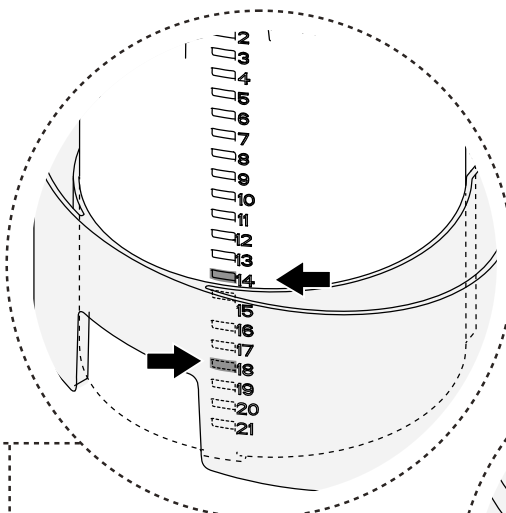

(dimensions in millimeters)

1

2 D

3

4 FRONT

4 TOP

5

6

7

X =

Check minimum wall thickness requirement of your flush-plate in its instructions

6L

4.5L

6L

4.5L

Pressure < 1 bar