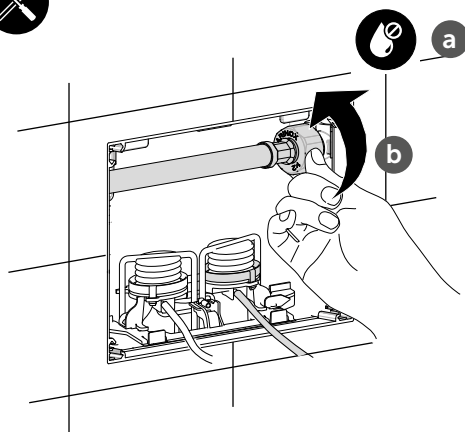

7

X =

Check minimum wall thickness requirement of your flush-plate in its instructions

6L

4.5L

6L

4.5L

Pressure < 1 bar