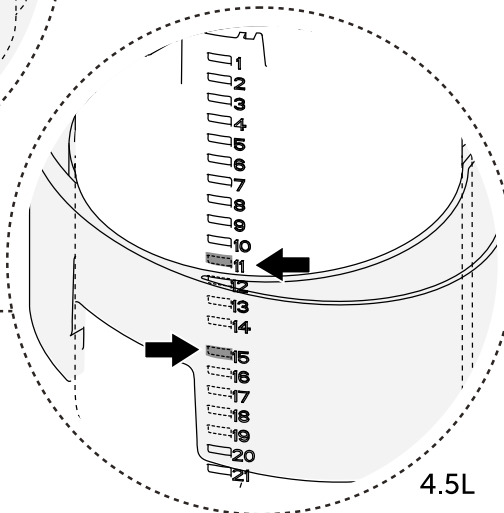

(dimensions in millimeters)

1

2 D

3

4 FRONT

4 TOP

5

6

7

X =

Check minimum wall thickness requirement of your flush-plate in its instructions

6L

4.5L

6L

4.5L

Pressure < 1 bar