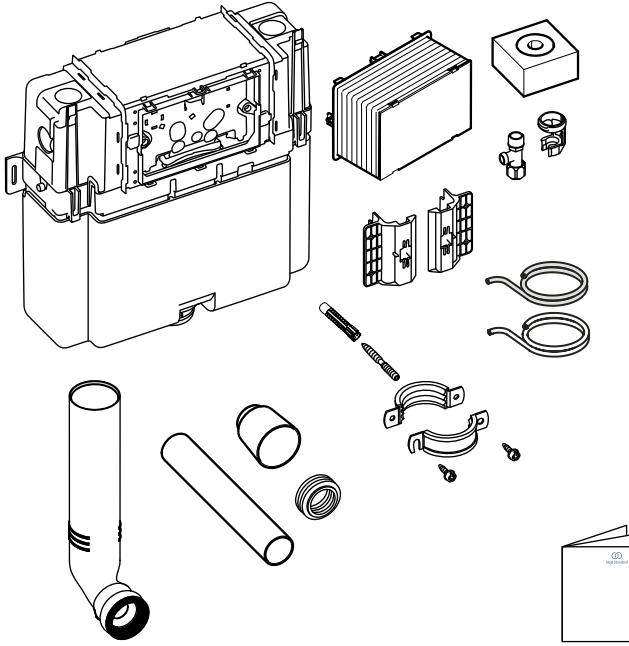

(dimensions in millimeters)

1

2 D

3

4 FRONT

4 TOP

5

6

7

X =

Check minimum wall thickness requirement of your flush-plate in its instructions

6L

4.5L

6L

4.5L

Pressure < 1 bar