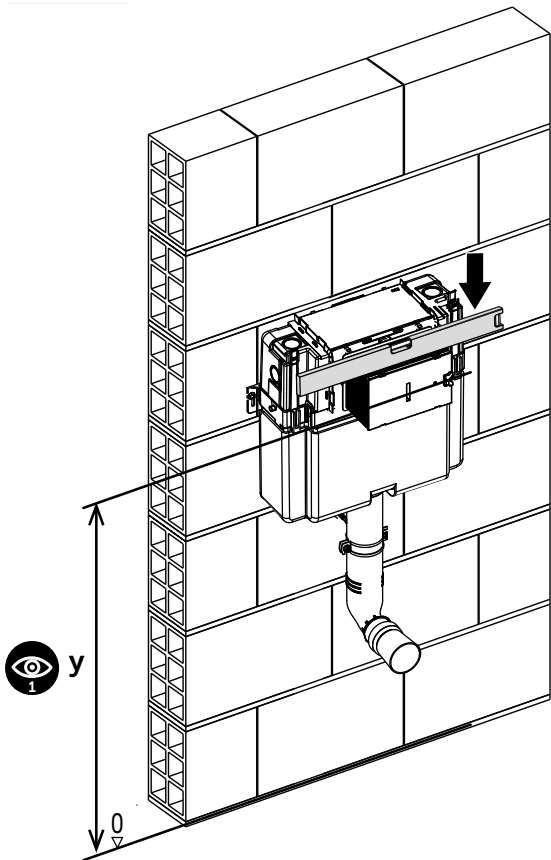

(dimensions in millimeters)

1

2 D

3

4 FRONT

4 TOP

5

6

7

X =

Check minimum wall thickness requirement of your flush-plate in its instructions

6L

4.5L

6L

4.5L

Pressure < 1 bar