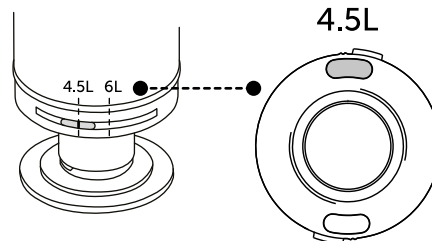

(dimensions in millimeters)

1

2 D

3

4 FRONT

4 TOP

5

6

7

X =

Check minimum wall thickness requirement of your flush-plate in its instructions

6L

4.5L

6L

4.5L

Pressure < 1 bar