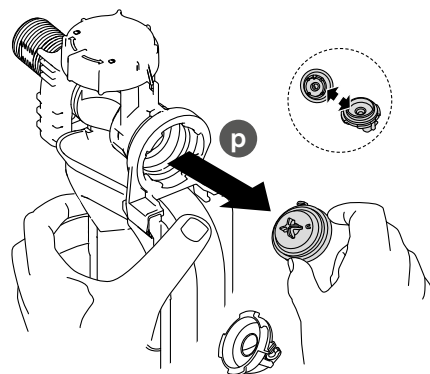

7

X =

Check minimum wall thickness requirement of your flush-plate in its instructions

6L

4.5L

6L

4.5L

Pressure < 1 bar