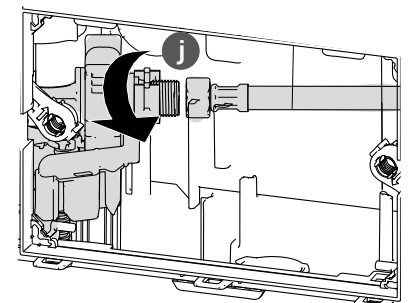

7

X =

Check minimum wall thickness requirement of your flush-plate in its instructions

6L

4.5L

6L

4.5L

Pressure < 1 bar