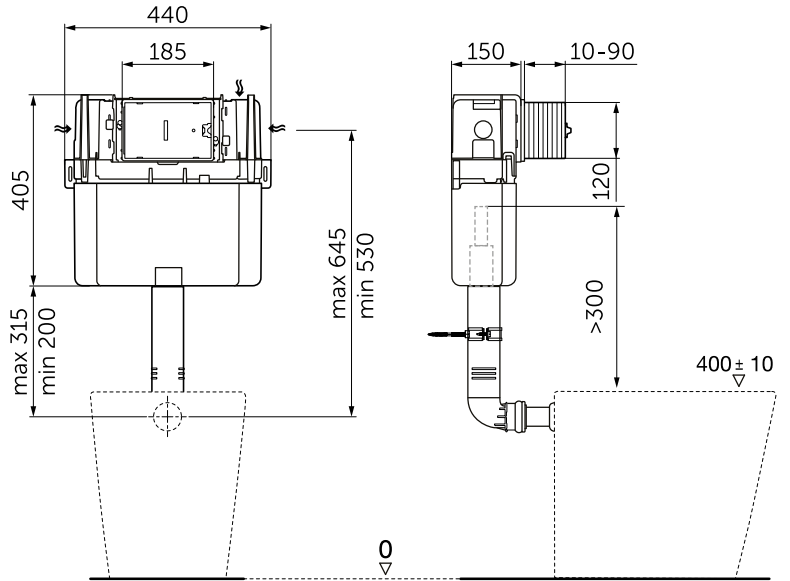

(dimensions in millimeters)

1

2 D

3

4 FRONT

4 TOP

5

6

7

X =

Check minimum wall thickness requirement of your flush-plate in its instructions

6L

4.5L

6L

4.5L

Pressure < 1 bar