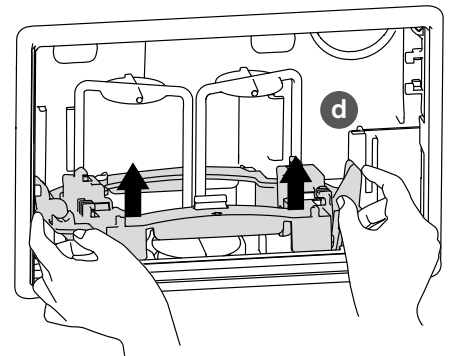

7

X =

Check minimum wall thickness requirement of your flush-plate in its instructions

6L

4.5L

6L

4.5L

Pressure < 1 bar