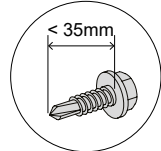

(dimensions in millimeters)

4

5

6 A

6 B

7

9 A

8

9 B

9 C

13

10

i

X =

Check minimum wall thickness requirement of your flush-plate in its instructions

> 660