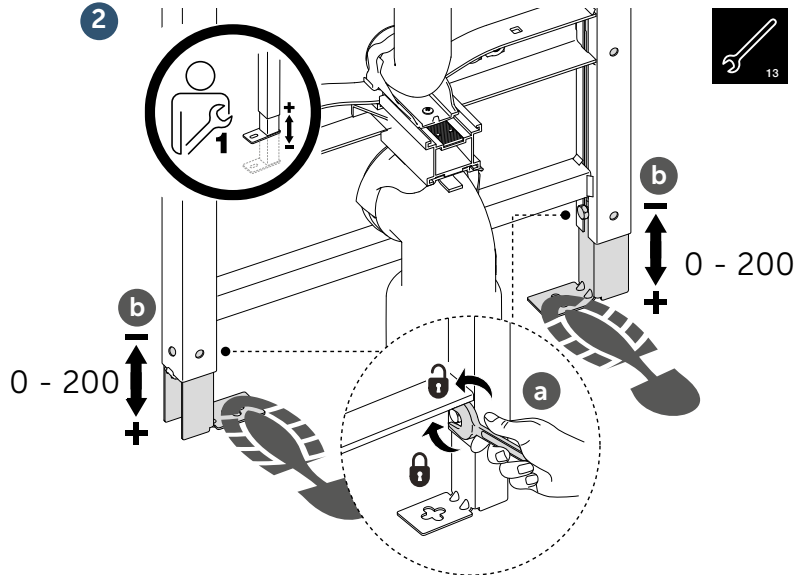

(dimensions in millimeters)