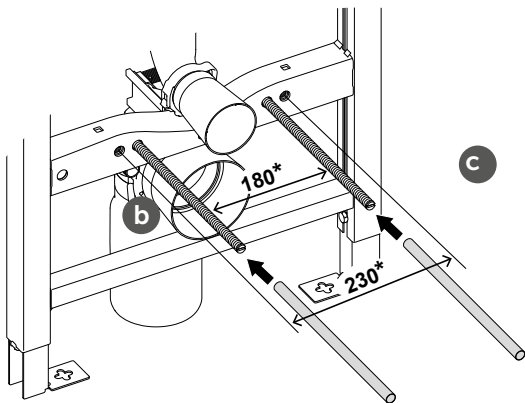

9 B

9 C

13

10

i

X =

Check minimum wall thickness requirement of your flush-plate in its instructions

> 660