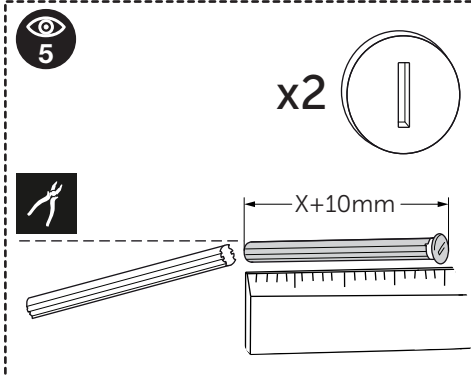

(dimensions in millimeters)

WC FRAME/CISTERN 150

WC FRAME / CISTERN 80

WC FRAME / CISTERN 120

1

FRONT

TOP

2

x2 x2

3

4

FRONT

TOP

4.1

5

x2