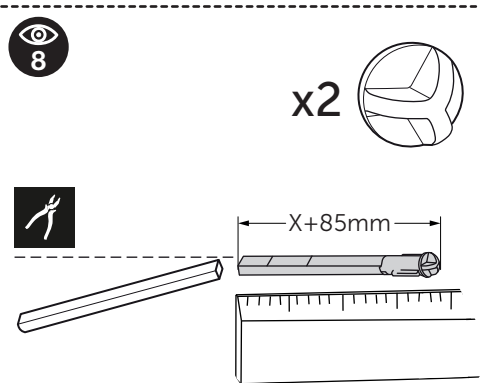

(dimensions in millimeters)

WC FRAME/CISTERN 150

WC FRAME / CISTERN 80

WC FRAME / CISTERN 120

1

FRONT

TOP

2

x2 x2

3

4

FRONT

TOP

4.1

5

x2