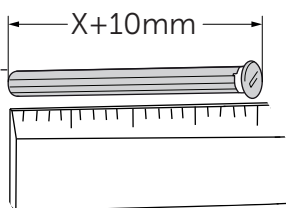

(dimensions in millimeters)

WC FRAME/CISTERN 150

WC FRAME / CISTERN 80

WC FRAME / CISTERN 120

1

FRONT

TOP

2

x2 x2

3

4

FRONT

TOP

4.1

5

x2