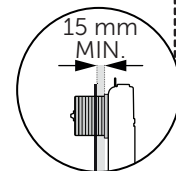

(dimensions in millimeters)

WC FRAME/CISTERN 150

WC FRAME / CISTERN 80

WC FRAME / CISTERN 120

1

FRONT

TOP

2

x2 x2

3

4

FRONT

TOP

4.1

5

x2