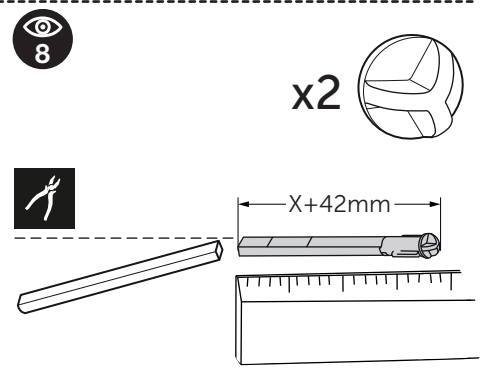

(dimensions in millimeters)

WC FRAME/CISTERN 150

WC FRAME / CISTERN 80

WC FRAME / CISTERN 120

1

FRONT

TOP

2

x2 x2

3

4

FRONT

TOP

4.1

5

x2