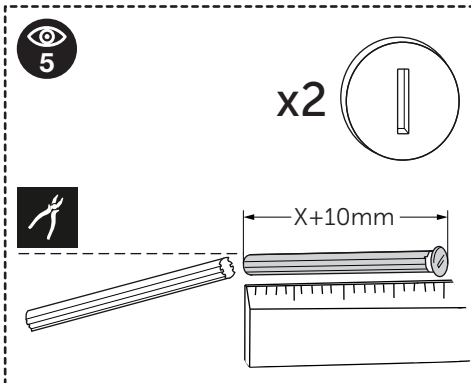

(dimensions in millimeters)

WC FRAME/CISTERN 150

WC FRAME / CISTERN 80

WC FRAME / CISTERN 120

1

FRONT

TOP

2

x2 x2

3

4

FRONT

TOP

4.1

5

x2