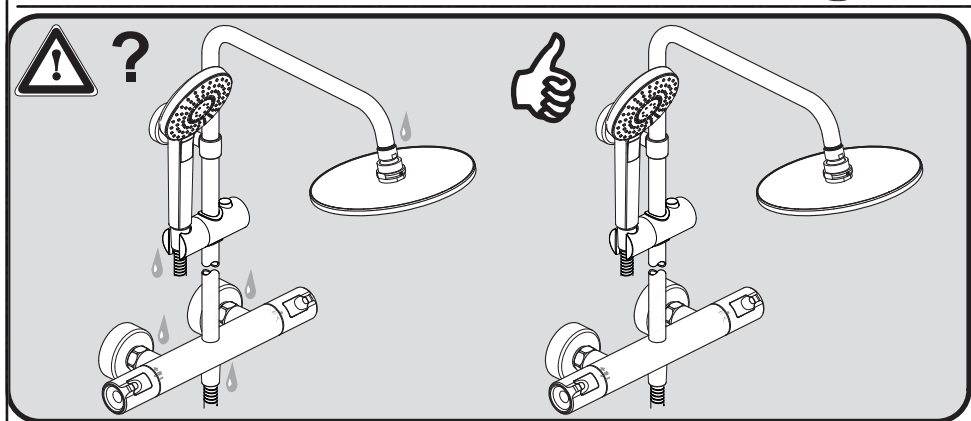

P	bar		MAX. 10		5	 Q (3 bar) l/min
	T	°C		MAX. 80		1	
							8 12