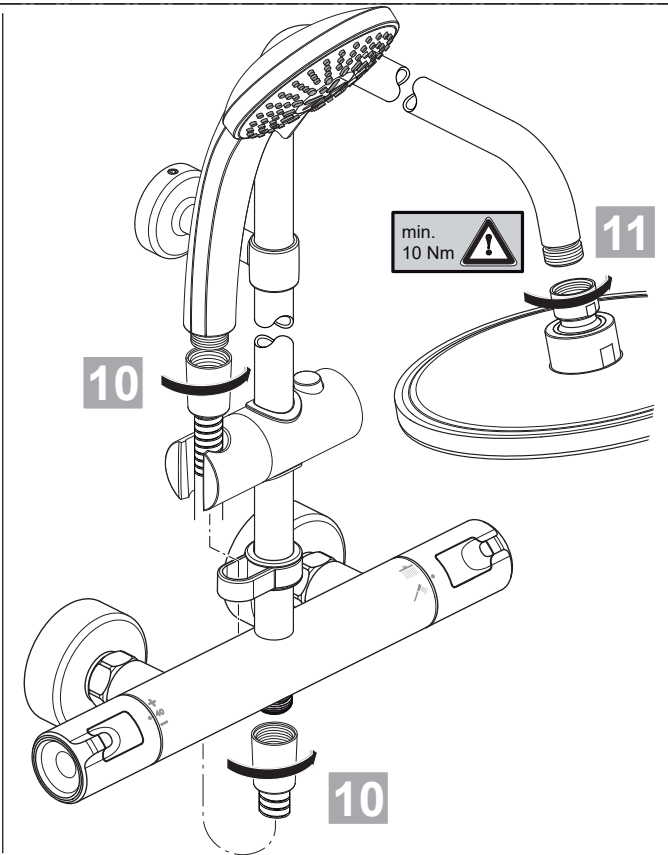

P	bar		MAX. 10		5	 Q (3 bar) l/min
	T	°C		MAX. 80		1	
							8 12