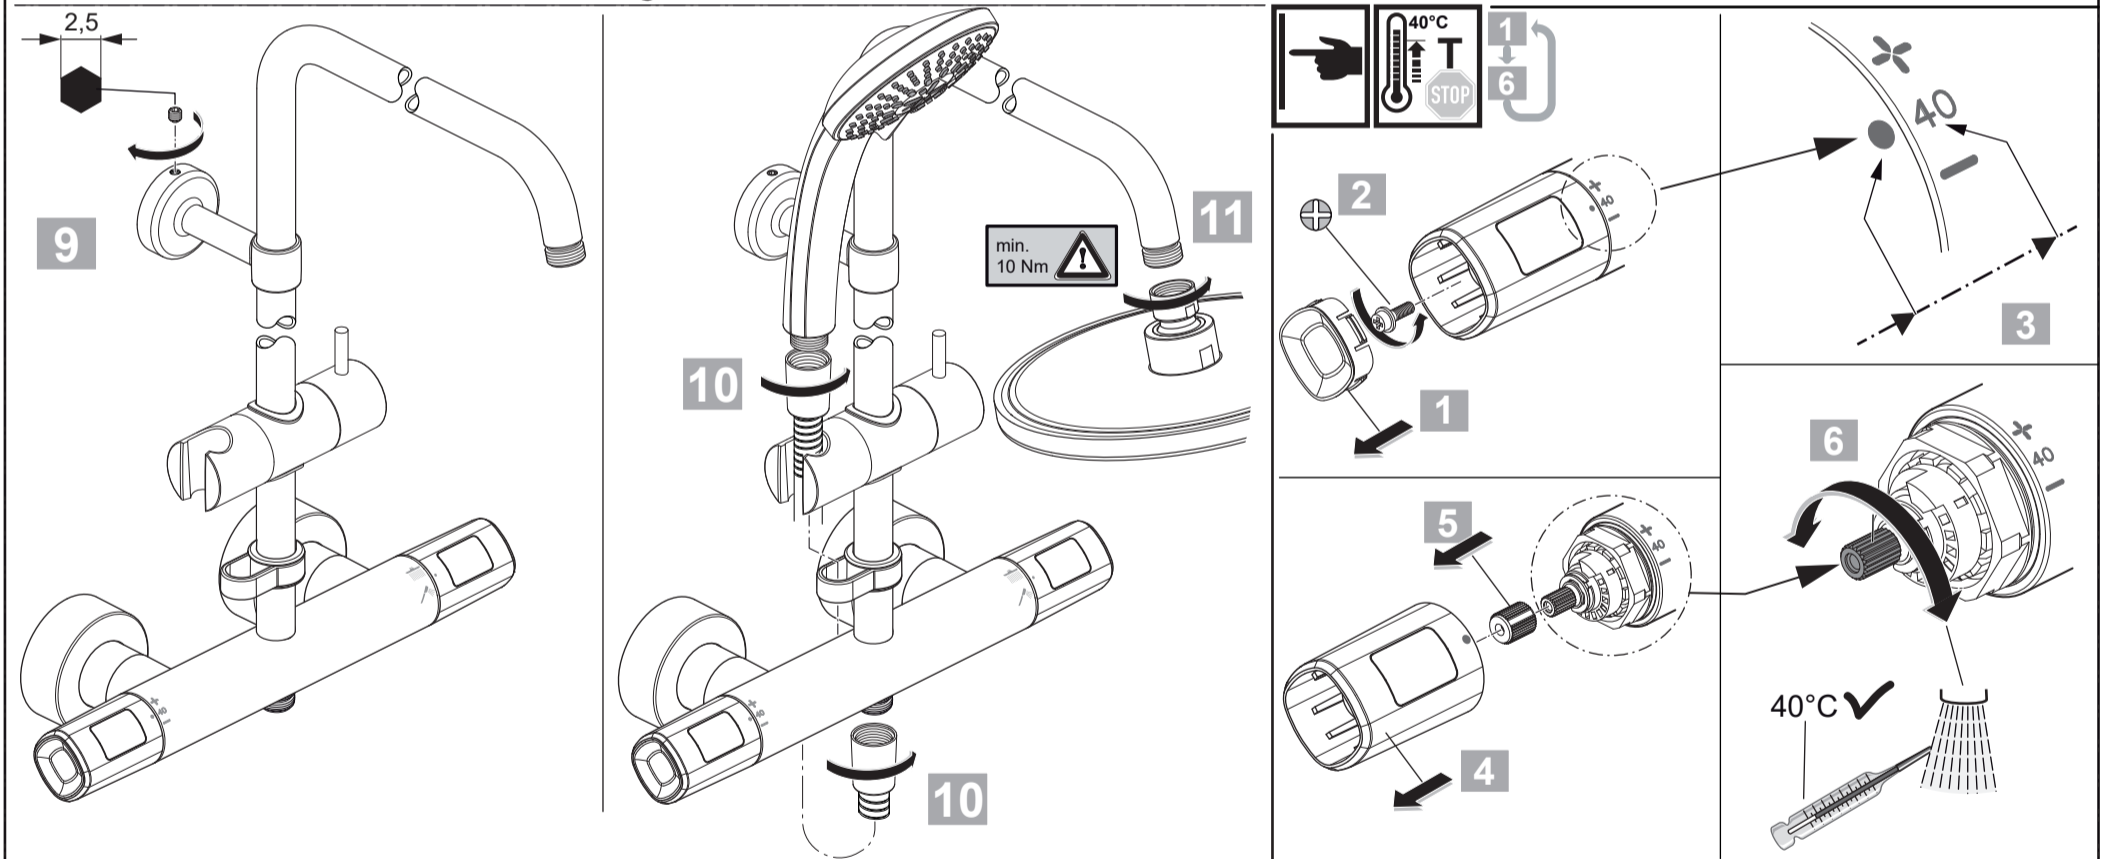

P	bar		MAX. 10		5		Q	(3 bar)
	T	°C		MAX. 80		65		l/min	
						55			8 12