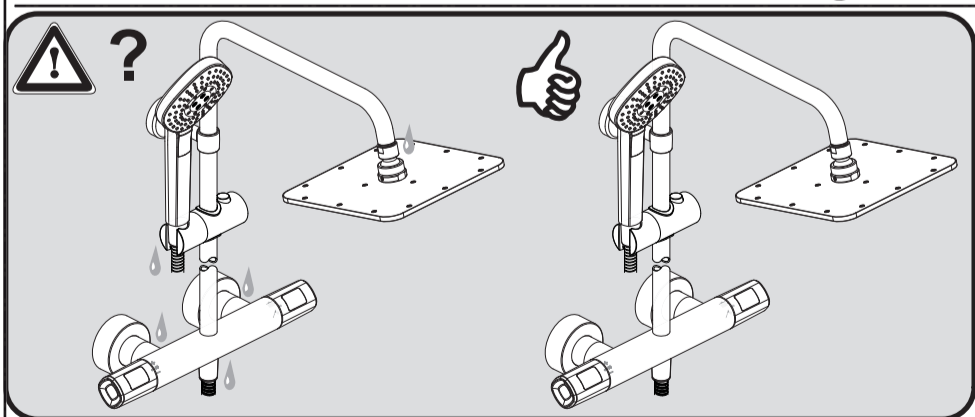

P	bar		MAX. 10		5		Q	(3 bar)
	T	°C		MAX. 80		65		l/min	
						55			8 12