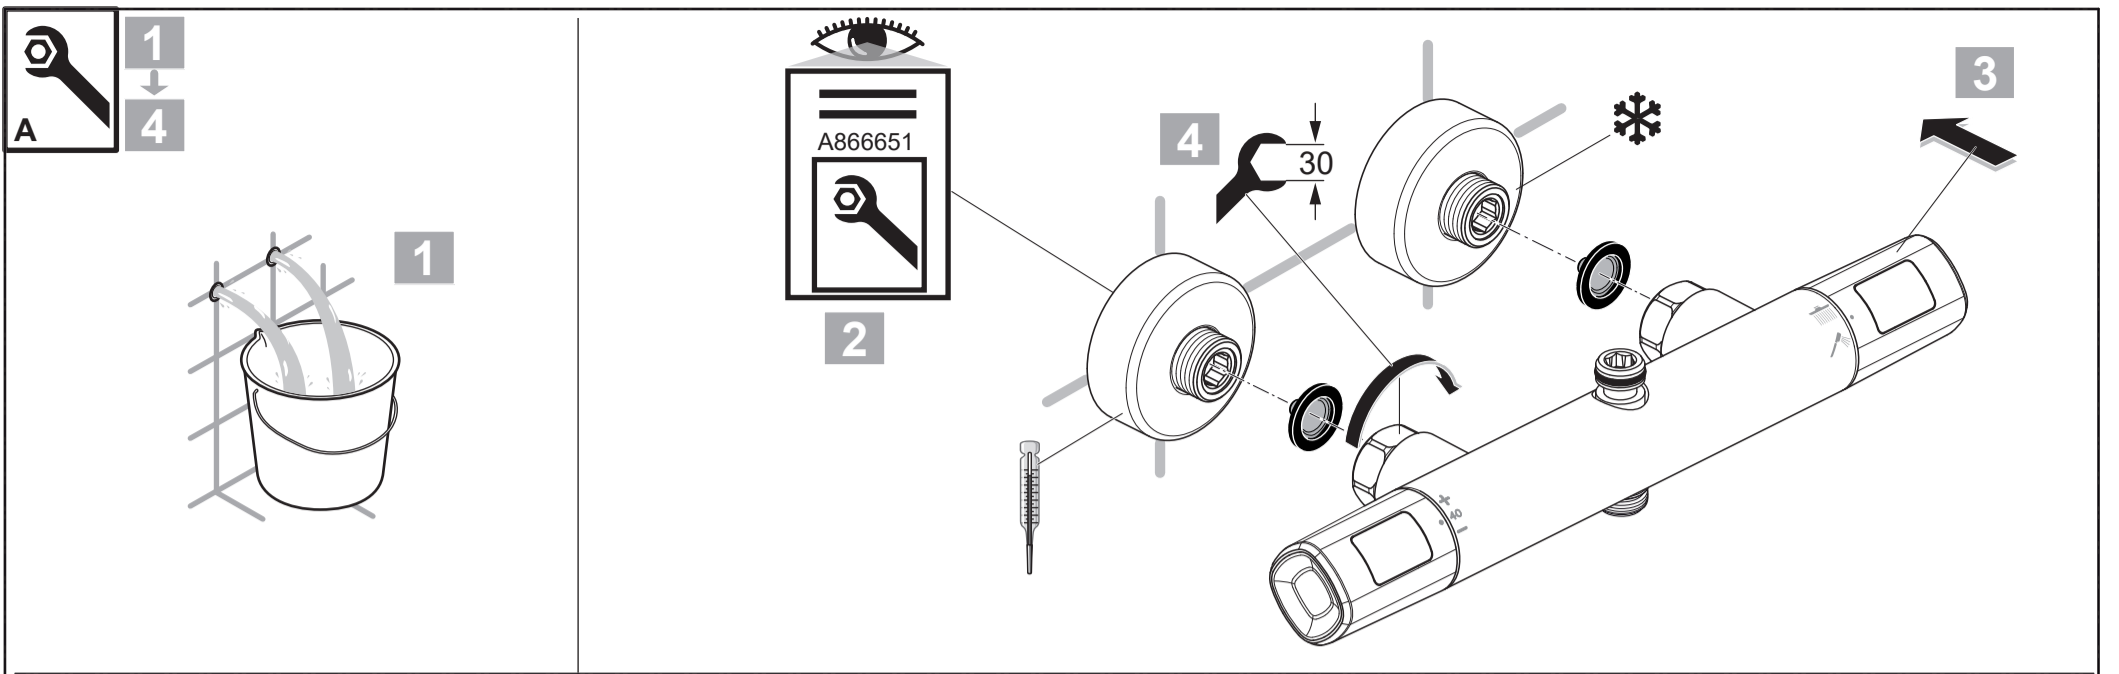

P	bar		MAX. 10		5		Q	(3 bar)
	T	°C		MAX. 80		65		l/min	
						55			8 12