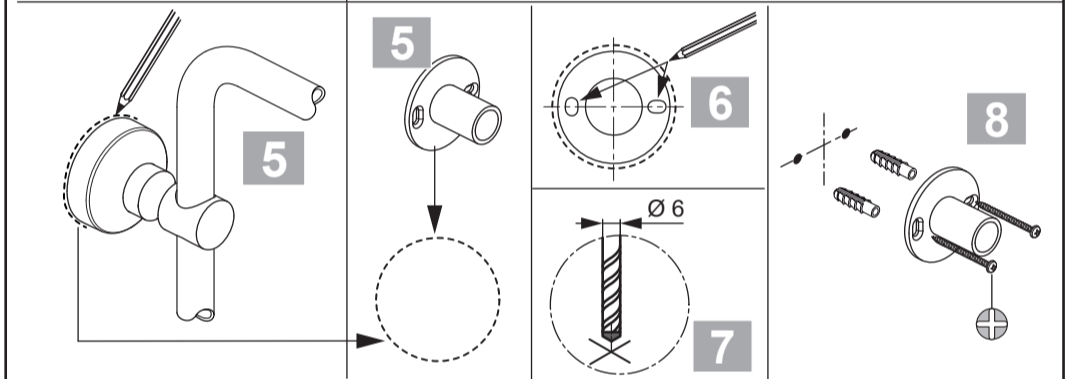

P	bar	MAX. 10	5		Q	(3 bar)
		0,5	1			l/min
T	°C	MAX. 80	65			8
			55			12