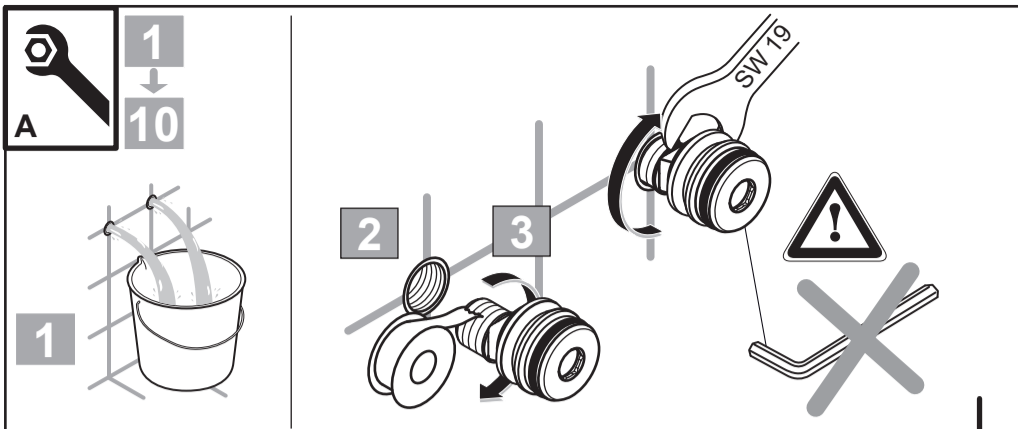

P	bar	MAX. 10	5		Q	(3 bar)
		0,5	1			l/min
T	°C	MAX. 80	65			8
			55			12