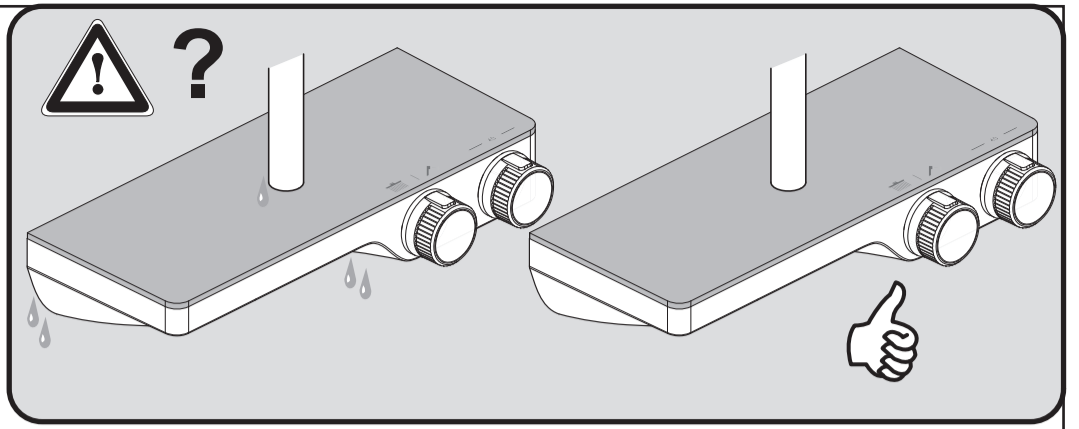

P	bar	MAX. 10	5		Q	(3 bar)
		0,5	1			l/min
T	°C	MAX. 80	65			8
			55			12