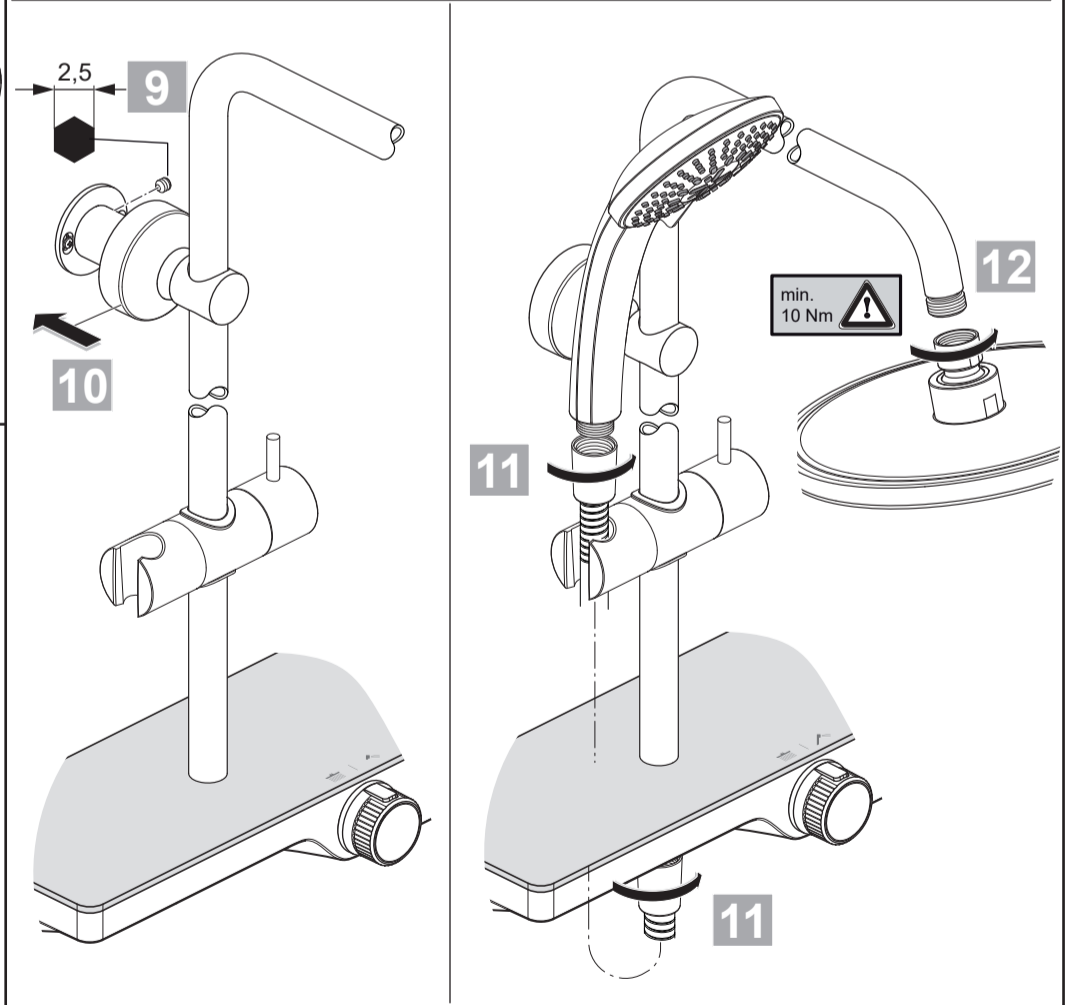

P	bar	MAX. 10	5		Q	(3 bar)
		0,5	1			l/min
T	°C	MAX. 80	65			8
			55			12