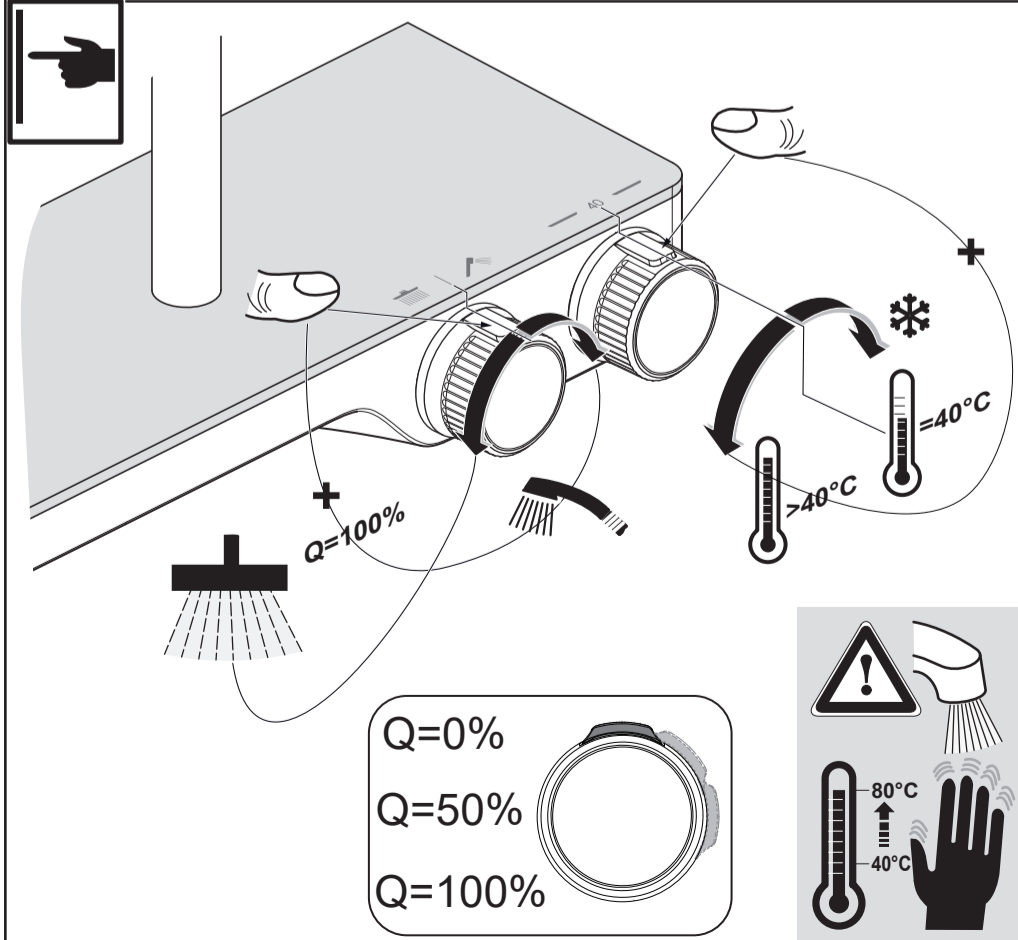

P	bar	MAX. 10	5		Q	(3 bar)
		0,5	1			l/min
T	°C	MAX. 80	65			8
			55			12