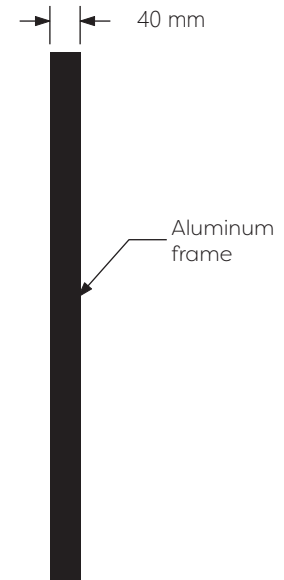

Technical Details

Schematic Diagram

HUX700RNDMB

Mirror Weight (kg)	4.80kg
Mirror+Box Weight (kg)	7.20kg
Light Source	LED
Light source average span	50K HOURS
Total Rated Wattage (W)	47W
Lumens (Lm)	2640
Kelvins (K)	3000-6000K

FEATURES
TOUCH SWITCH
DEMISTER
COLOR CHANGE
BLACK FRAME

Technical Details

Data Reference

Front view

Side view

Back view

Bottom view