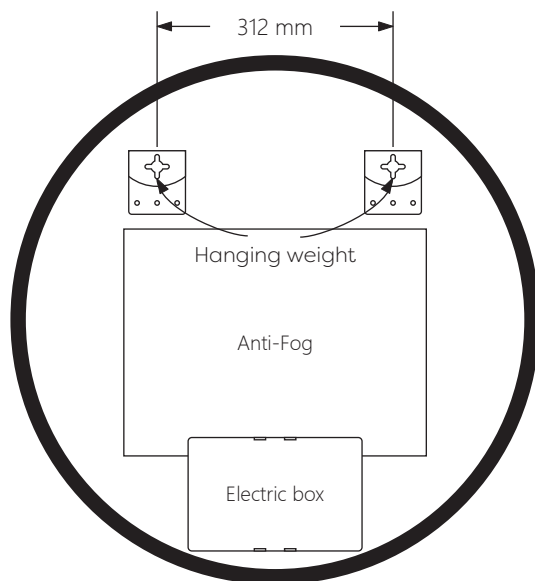

Technical Details

Schematic Diagram

HUX700RNDMB

Mirror Weight (kg)	4.80kg
Mirror+Box Weight (kg)	7.20kg
Light Source	LED
Light source average span	50K HOURS
Total Rated Wattage (W)	47W
Lumens (Lm)	2640
Kelvins (K)	3000-6000K

FEATURES
TOUCH SWITCH
DEMISTER
COLOR CHANGE
BLACK FRAME

Technical Details

Data Reference

Front view

Side view

Back view

Bottom view