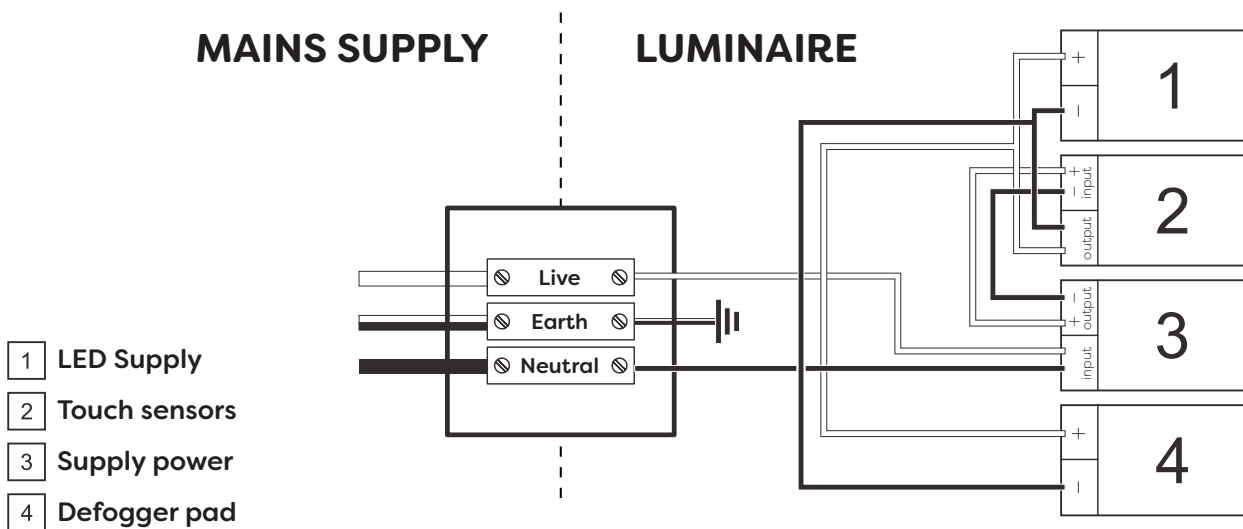

Technical Details

Schematic Diagram

HUX700RNDMB

Mirror Weight (kg)	4.80kg
Mirror+Box Weight (kg)	7.20kg
Light Source	LED
Light source average span	50K HOURS
Total Rated Wattage (W)	47W
Lumens (Lm)	2640
Kelvins (K)	3000-6000K

FEATURES
TOUCH SWITCH
DEMISTER
COLOR CHANGE
BLACK FRAME

Technical Details

Data Reference

Front view

Side view

Back view

Bottom view