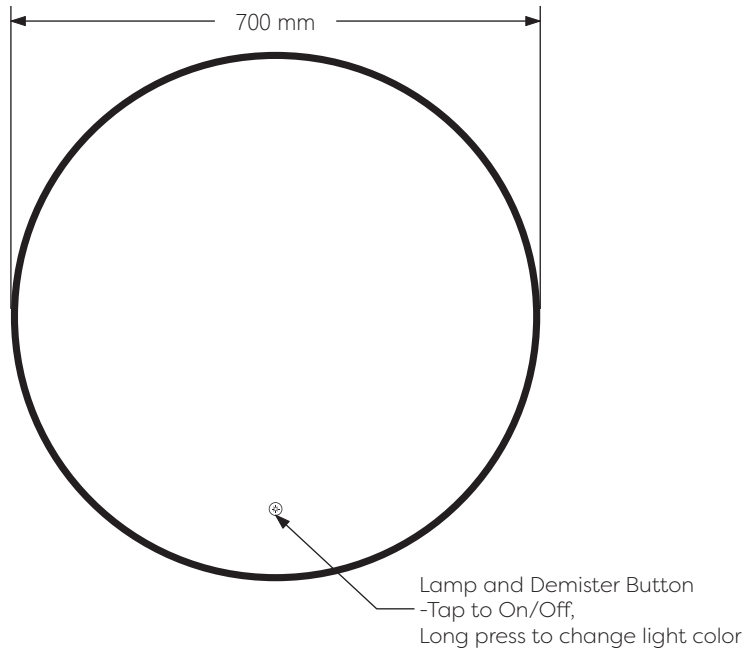

Technical Details

Schematic Diagram

HUX700RNDMB

Mirror Weight (kg)	4.80kg
Mirror+Box Weight (kg)	7.20kg
Light Source	LED
Light source average span	50K HOURS
Total Rated Wattage (W)	47W
Lumens (Lm)	2640
Kelvins (K)	3000-6000K

FEATURES
TOUCH SWITCH
DEMISTER
COLOR CHANGE
BLACK FRAME

Technical Details

Data Reference

Front view

Side view

Back view

Bottom view