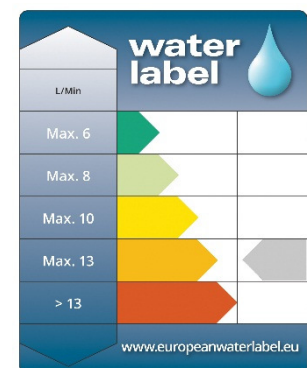

TECHNICAL DATA SHEET

Heritage Handset

Product Specification

Product Codes & Finish:	THC24 (Chrome) THA24 (Vintage Gold)
Product Type:	Traditional
Construction:	Plated Brass
Working Pressures:	Mon 0.1 Bar, Max 5.0 Bar

Additional Information

- Chrome plated to BS EN 248
- Traditional handset, single function
- 5 Year Guarantee

Flow Rates (litres per minute)

System Pressure	0.1bar	0.2bar	0.5bar	1bar	2bar	3bar	5bar
Open Outlet	2.36	3.33	5.27	7.45	10.53	12.9	16.65