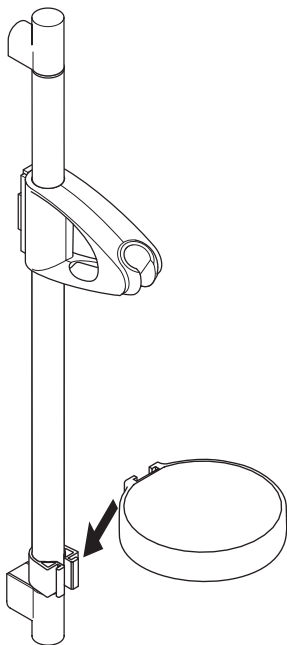

Cassetta'C
28678000

Cassetta'D
28664000
28689000

**Cassetta
U-88**
28675000

hansgrohe

12/2015
9.06685.03