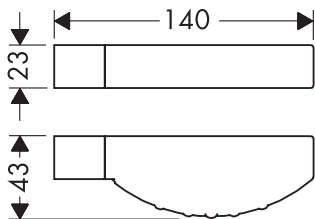

Cassetta'C
28678000

Cassetta'D
28664000
28689000

**Cassetta
U-88**
28675000

hansgrohe

12/2015
9.06685.03