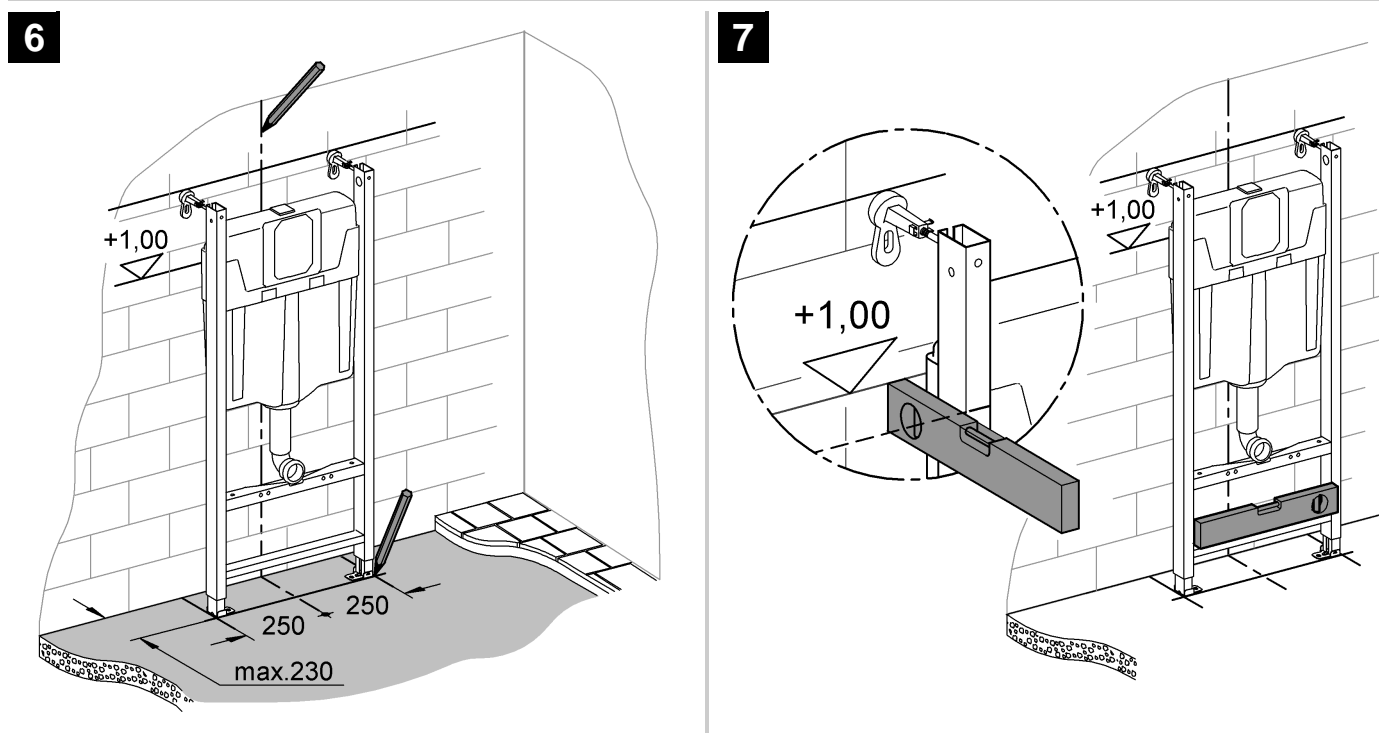

38 924
 38 939
 38 941
 38 950
 39 104
 39 114
 39 115

Design + Engineering GROHE Germany

99.742.231/ÄM 230430/04.14

ENJOY WATER®

1

2

3

1