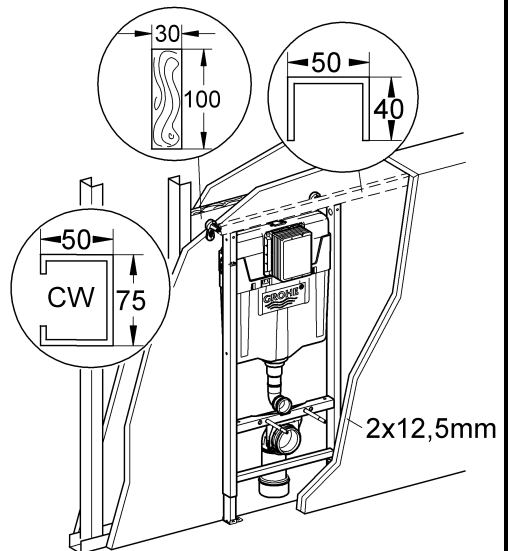

38 924
 38 939
 38 941
 38 950
 39 104
 39 114
 39 115

Design + Engineering GROHE Germany

99.742.231/ÄM 230430/04.14

ENJOY WATER®

1

2

3

1