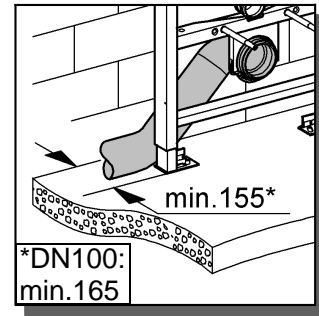

38 924
 38 939
 38 941
 38 950
 39 104
 39 114
 39 115

Design + Engineering GROHE Germany

99.742.231/ÄM 230430/04.14

ENJOY WATER®

1

2

3

1