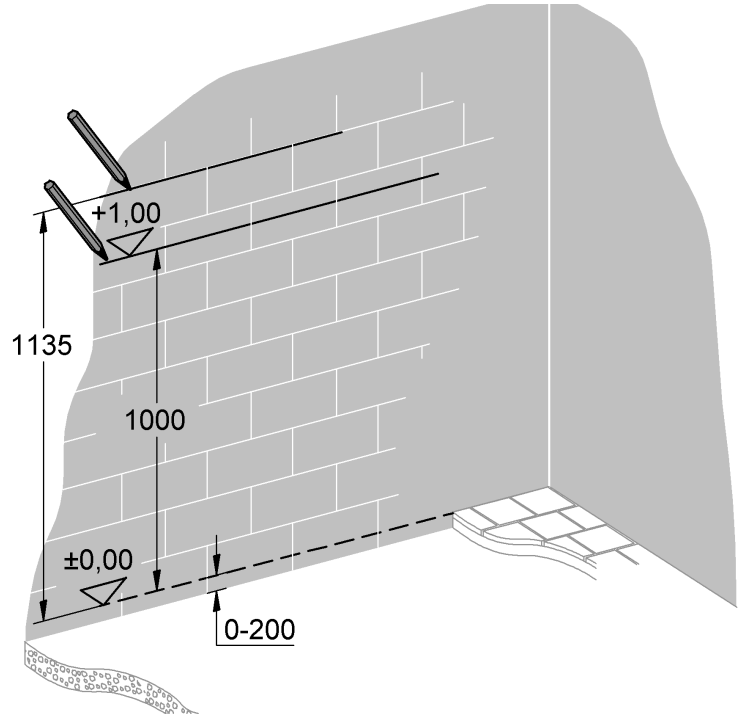

38 924
 38 939
 38 941
 38 950
 39 104
 39 114
 39 115

Design + Engineering GROHE Germany

99.742.231/ÄM 230430/04.14

ENJOY WATER®

1

2

3

1