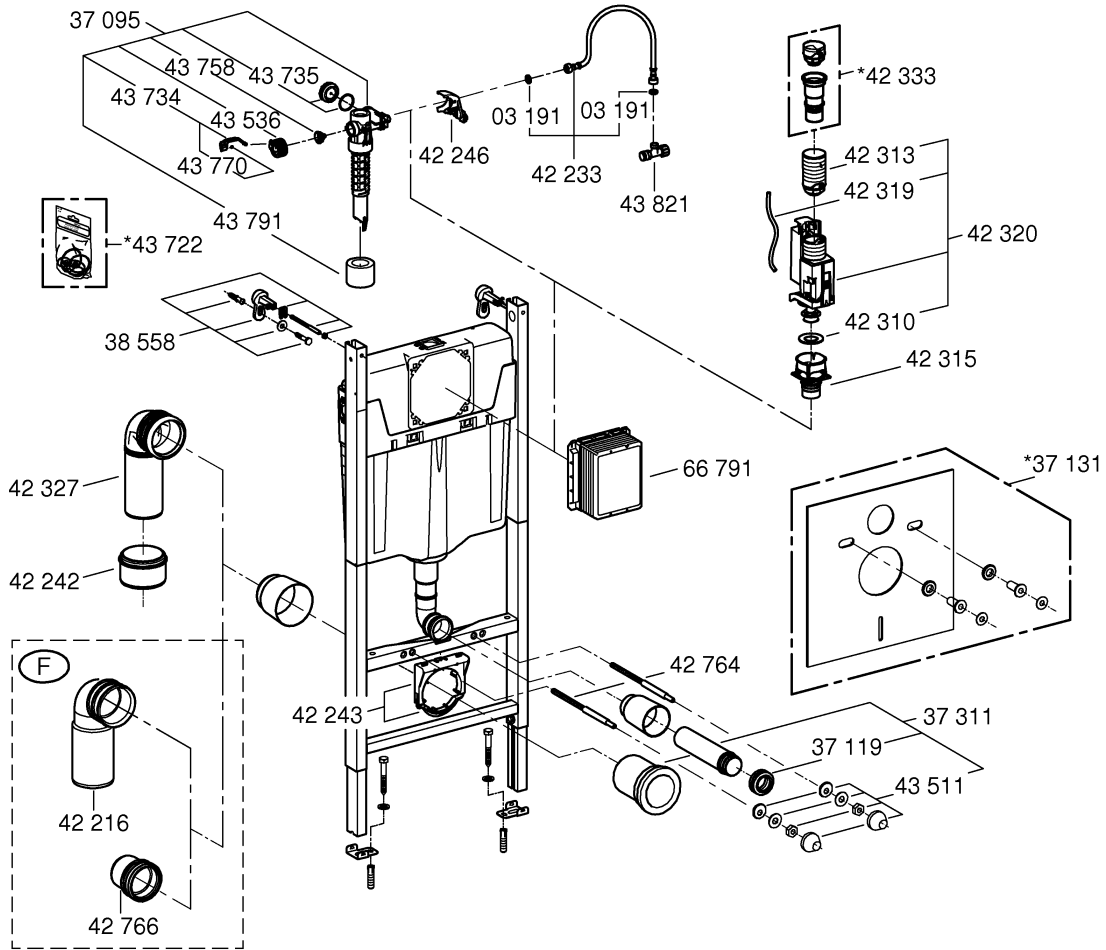

38 924
 38 939
 38 941
 38 950
 39 104
 39 114
 39 115

Design + Engineering GROHE Germany

99.742.231/ÄM 230430/04.14

ENJOY WATER®

1

2

3

1