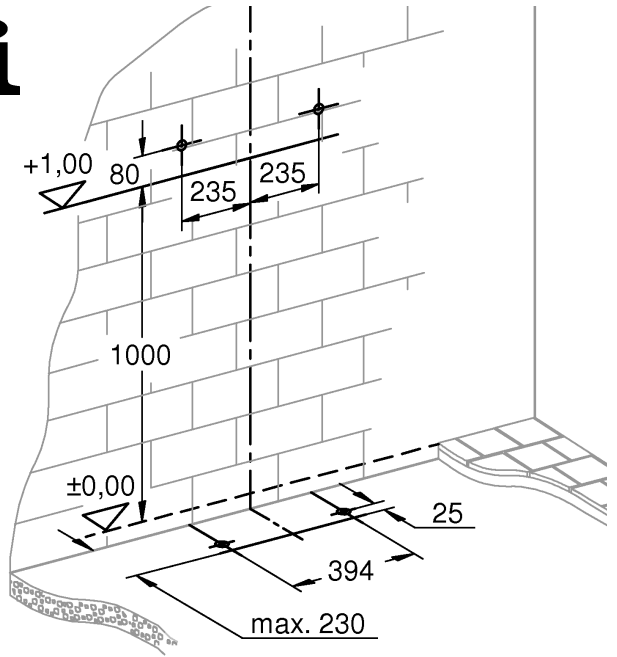

38 924
 38 939
 38 941
 38 950
 39 104
 39 114
 39 115

Design + Engineering GROHE Germany

99.742.231/ÄM 230430/04.14

ENJOY WATER®

1

2

3

1

i**8****9****10****11**

1

2

3

4

5

6

7