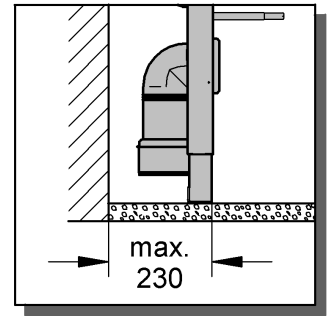

38 924
 38 939
 38 941
 38 950
 39 104
 39 114
 39 115

Design + Engineering GROHE Germany

99.742.231/ÄM 230430/04.14

ENJOY WATER®

1

2

3

1