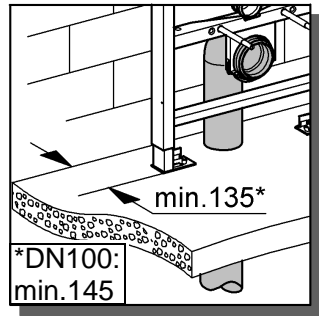

38 924
 38 939
 38 941
 38 950
 39 104
 39 114
 39 115

Design + Engineering GROHE Germany

99.742.231/ÄM 230430/04.14

ENJOY WATER®

1

2

3

1