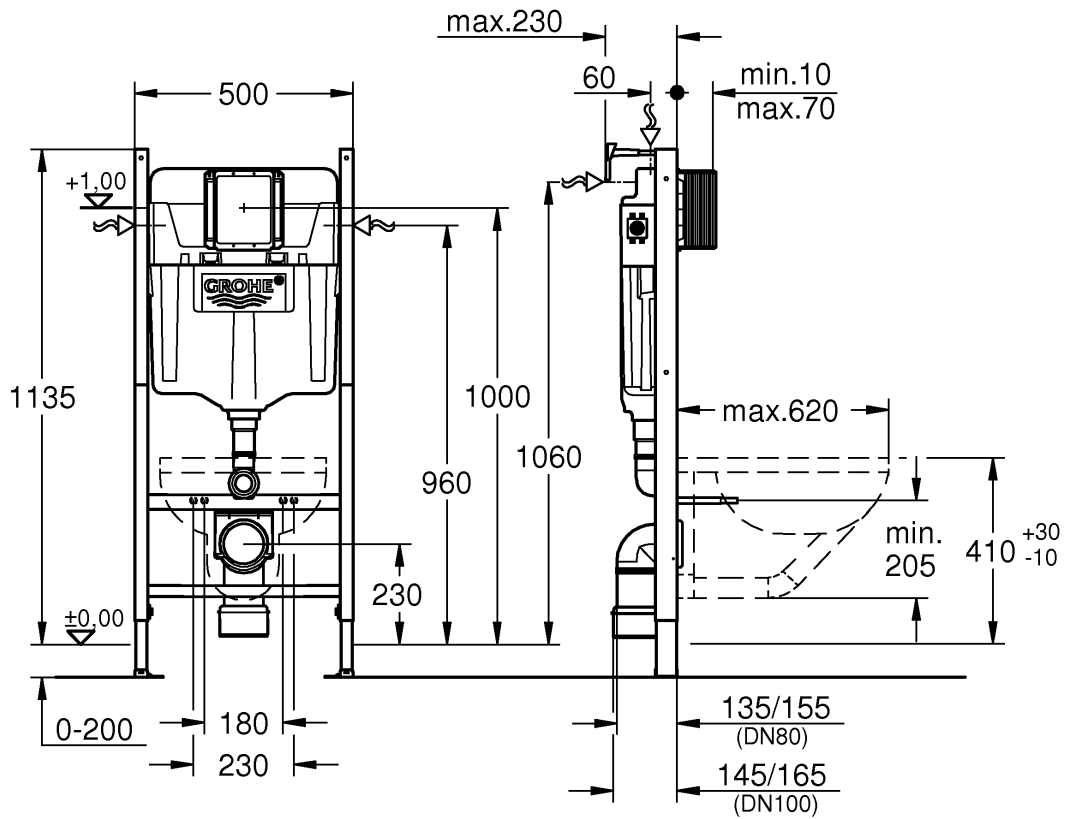

38 924
 38 939
 38 941
 38 950
 39 104
 39 114
 39 115

Design + Engineering GROHE Germany

99.742.231/ÄM 230430/04.14

ENJOY WATER®

1

2

3

1

i**8****9****10****11**

1

2

3

4

5

6

7