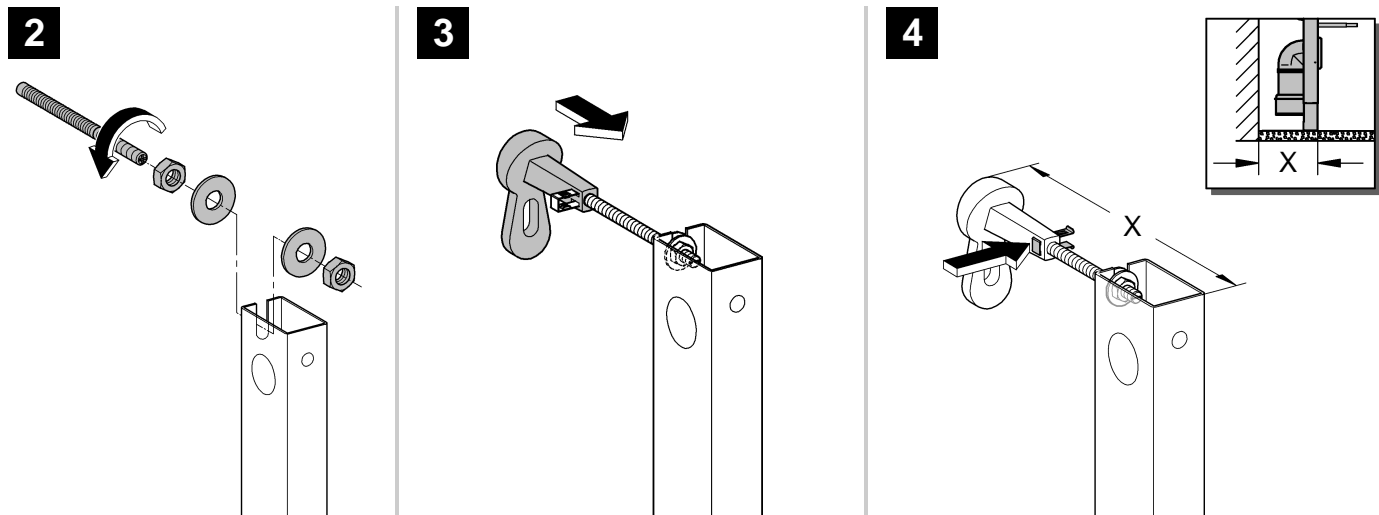

38 924
 38 939
 38 941
 38 950
 39 104
 39 114
 39 115

Design + Engineering GROHE Germany

99.742.231/ÄM 230430/04.14

ENJOY WATER®

1

2

3

1