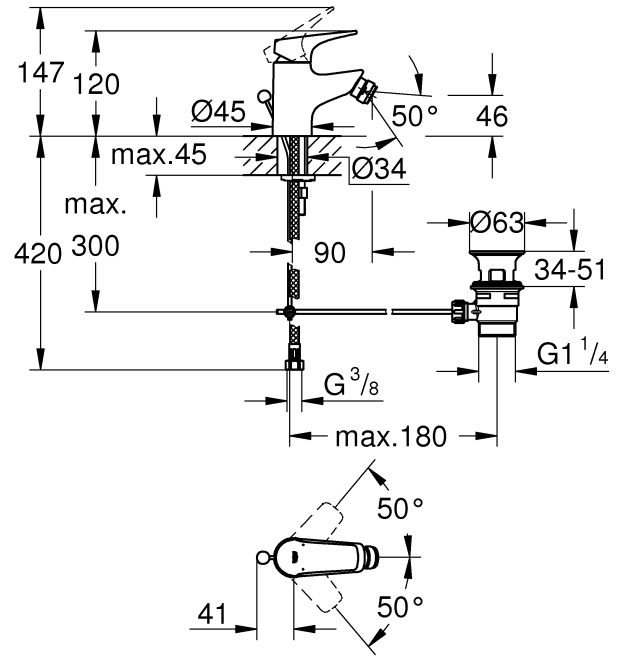

StartFlow

DESIGN + ENGINEERING
GROHE GERMANY

99.0713.031/ÄM 237973/12.16

www.grohe.com

Pure Freude an Wasser

GROHE

23 769

23 770

23 809

23 811