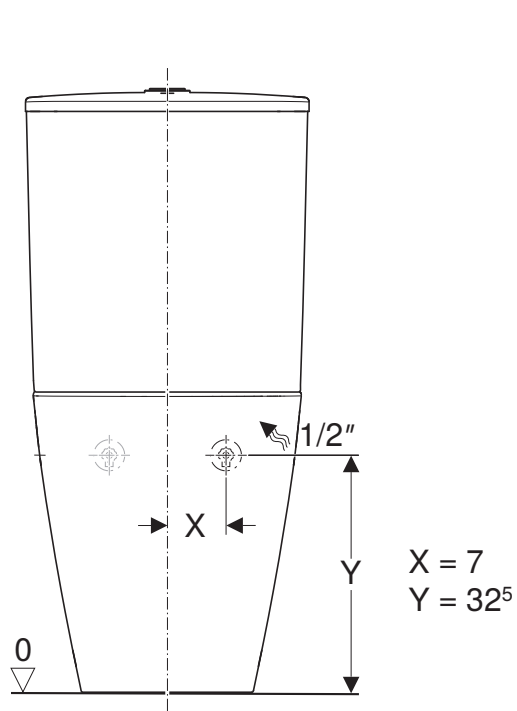

Geberit International AG
Schachenstrasse 77, CH-8645 Jona
documentation@geberit.com
www.geberit.com