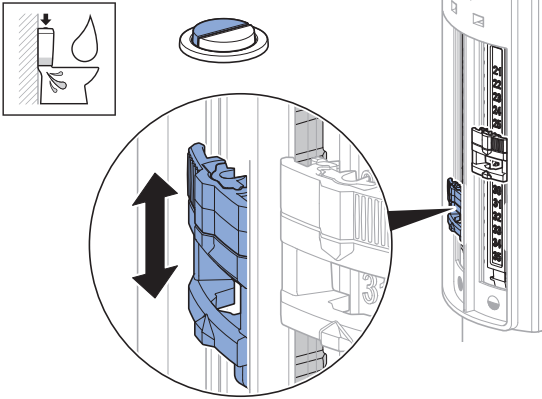

## Flush valve (Type 290)

4/2,6 l (factory settings)	
A	B
10	28

6/4 l	
A	B
13	33

A

B

Installation manual

966.907

<https://doc.geberit.com/966.907.00.0>

## Fill valve (Type 380AG)

Low pressure filter

High pressure filter (fitted)

Installation manual

969.639

<https://doc.geberit.com/969.639.00.0>

Geberit International AG  
 Schachenstrasse 77, CH-8645 Jona  
 documentation@geberit.com  
 www.geberit.com