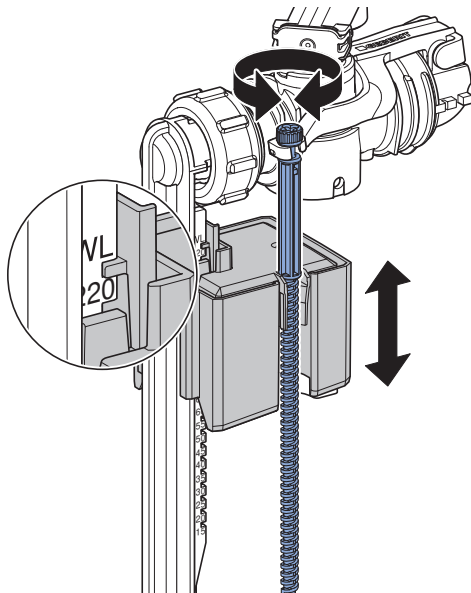

Fill valve (Type 380AG)

Low pressure filter

High pressure filter (fitted)

Installation manual

969.639

<https://doc.geberit.com/969.639.00.0>

Geberit International AG
Schachenstrasse 77, CH-8645 Jona
documentation@geberit.com
www.geberit.com