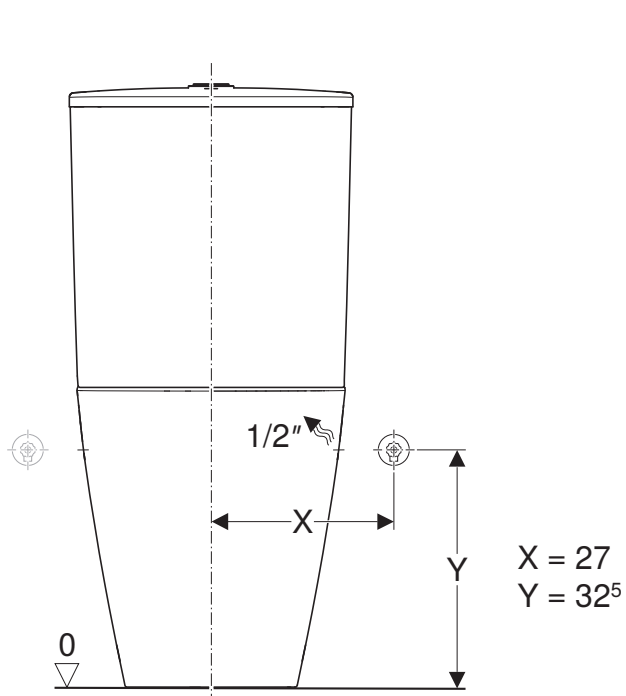

Geberit International AG
Schachenstrasse 77, CH-8645 Jona
documentation@geberit.com
www.geberit.com