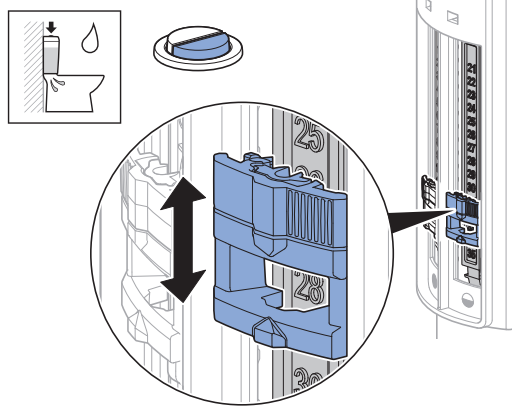

## Flush valve (Type 290)

4/2,6 l (factory settings)	
A	B
10	28

6/4 l	
A	B
13	33

A

B

Installation manual

966.907

<https://doc.geberit.com/966.907.00.0>

## Fill valve (Type 380AG)

Low pressure filter

High pressure filter (fitted)

Installation manual

969.639

<https://doc.geberit.com/969.639.00.0>

Geberit International AG  
 Schachenstrasse 77, CH-8645 Jona  
 documentation@geberit.com  
 www.geberit.com