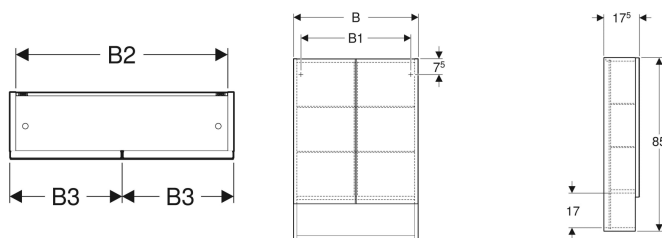

## Geberit Selnova Square mirror cabinet with two doors

Example image

### Characteristics

- FSC™ C134279 certified
- Wall-hung
- With two doors
- Doors mirrored on the outside
- Hinge side left or right

- Door with soft closing
- With open shelf surface
- With four movable glass shelves
- Delivered preassembled

### Scope of delivery

- 4 glass shelves
- Fastening material

Art. no.	Colour / surface	B	B1	B2	B3	H	T
501.264.00.1	white / high-gloss coated	58.8 cm	51.8 cm	55.6 cm	29.1 cm	85 cm	17.5 cm
501.265.00.1	* lava / matt coated	58.8 cm	51.8 cm	55.6 cm	29.1 cm	85 cm	17.5 cm
501.266.00.1	hickory / wooden-textured melamine	58.8 cm	51.8 cm	55.6 cm	29.1 cm	85 cm	17.5 cm
501.267.00.1	* light hickory / wooden-textured melamine	58.8 cm	51.8 cm	55.6 cm	29.1 cm	85 cm	17.5 cm
501.268.00.1	white / high-gloss coated	78.8 cm	71.8 cm	75.6 cm	39.1 cm	85 cm	17.5 cm
501.269.00.1	* lava / matt coated	78.8 cm	71.8 cm	75.6 cm	39.1 cm	85 cm	17.5 cm
501.270.00.1	hickory / wooden-textured melamine	78.8 cm	71.8 cm	75.6 cm	39.1 cm	85 cm	17.5 cm
501.271.00.1	* light hickory / wooden-textured melamine	78.8 cm	71.8 cm	75.6 cm	39.1 cm	85 cm	17.5 cm